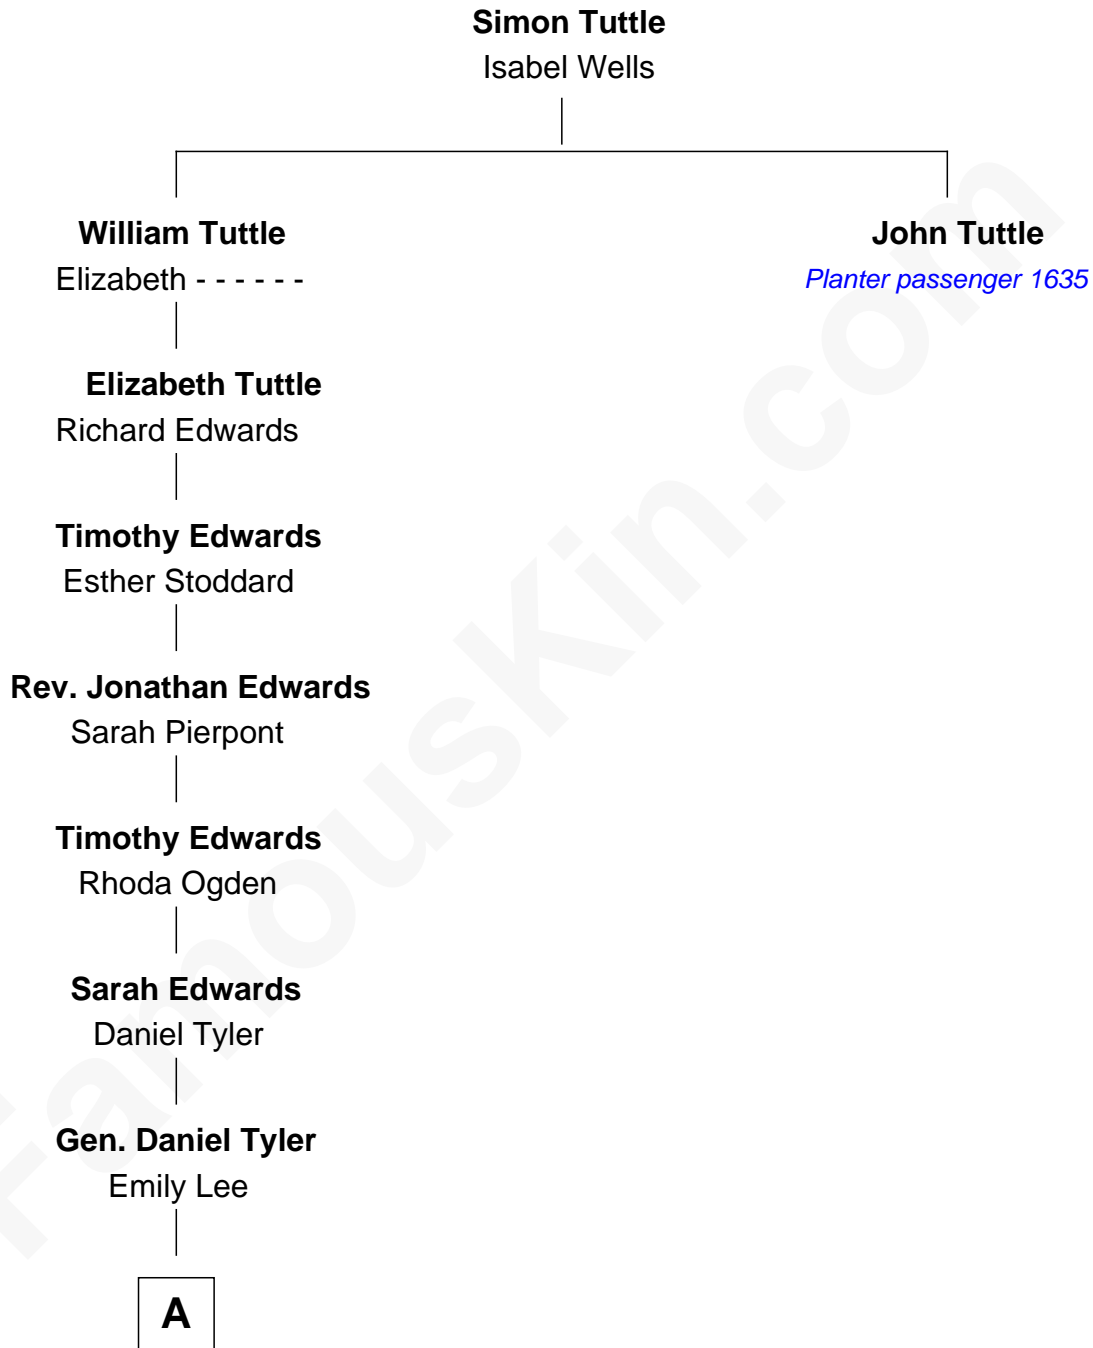

FamousKin.com

Relationship Chart of

Edith (Carow) Roosevelt

First Lady of President Theodore Roosevelt

6th great-grandniece of

John Tuttle

(1596 - 1656) Planter passenger 1635

A

—
Gertrude Elizabeth Tyler

Charles Carow

—
Edith (Carow) Roosevelt

First Lady of Theodore Roosevelt

FamousKin.com