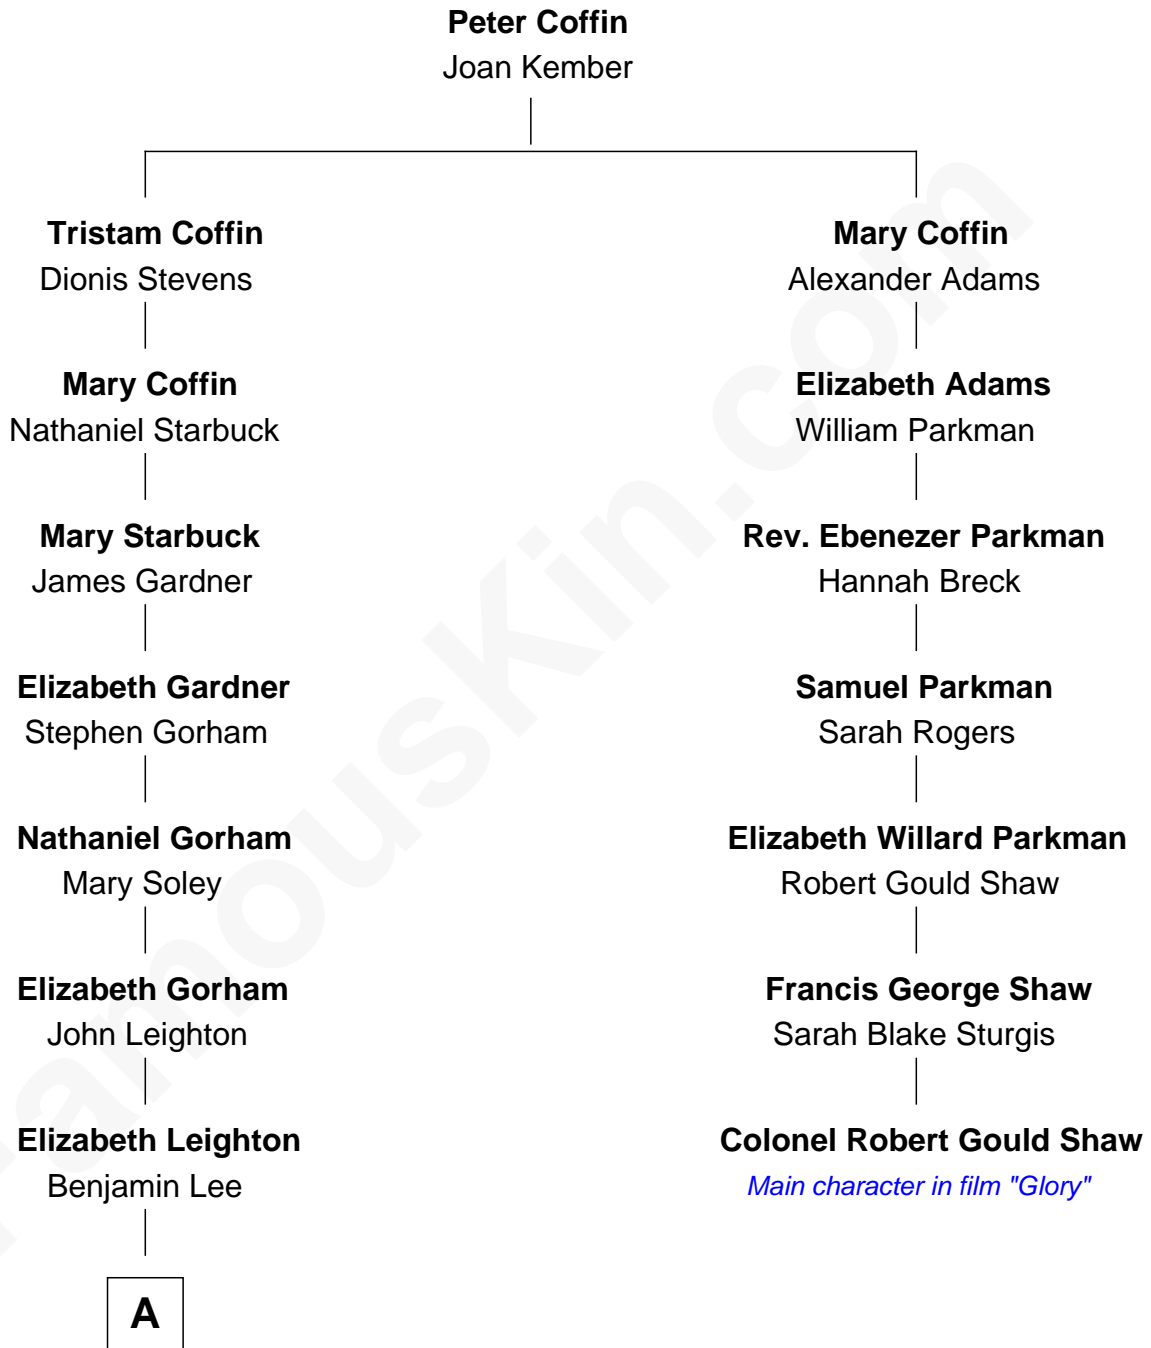

FamousKin.com

Relationship Chart of

Edith (Carow) Roosevelt

First Lady of President Theodore Roosevelt

6th cousin 3 times removed of

Colonel Robert Gould Shaw

U.S. Civil War leader of film "Glory" fame

A

Emily Lee

Gen. Daniel Tyler

Gertrude Elizabeth Tyler

Charles Carow

Edith (Carow) Roosevelt

First Lady of Theodore Roosevelt

FamousKin.com