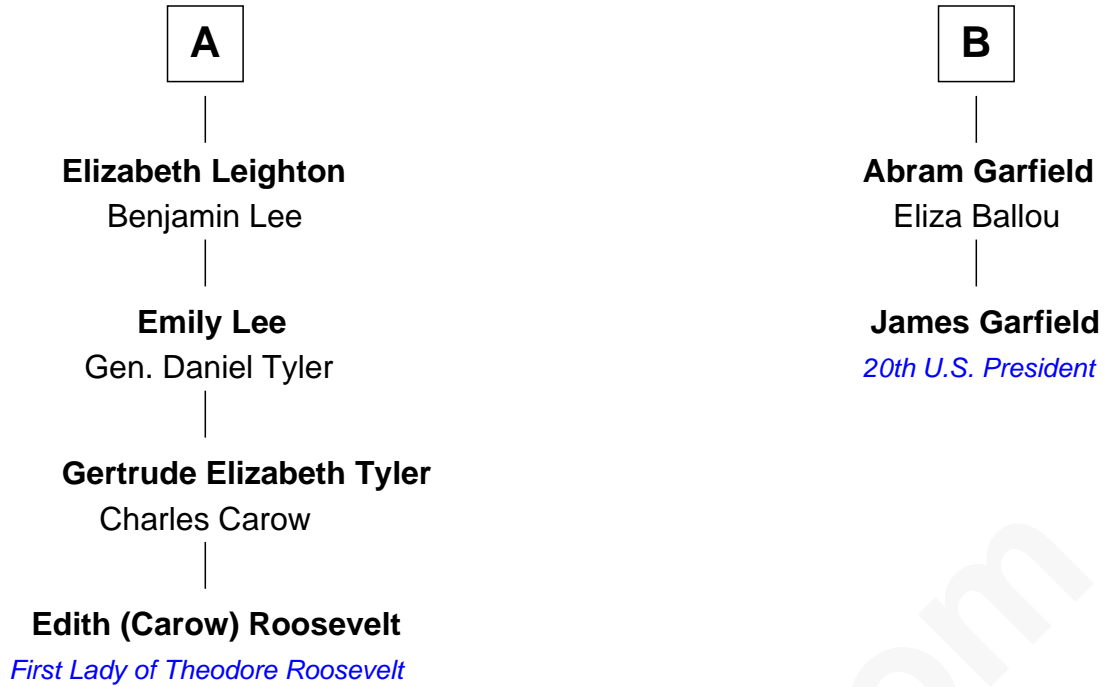

FamousKin.com

Relationship Chart of

Edith (Carow) Roosevelt

First Lady of President Theodore Roosevelt

8th cousin 2 times removed of

James Garfield
20th U.S. President

Henry Scott
Martha Whatlock

Ursula Scott
Richard Kimball

Abigail Kimball
John Severance

Mary Severance
James Coffin

Nathaniel Coffin
Damaris Gayer

Dorcas Coffin
John Soley

Mary Soley
Nathaniel Gorham

Elizabeth Gorham
John Leighton

A

Thomas Scott
Elizabeth Strutt

Elizabeth Scott
John Spofford

John Spaford
Sarah Wheeler

Martha Spofford
Caleb Hopkinson

Sarah Hopkinson
William Bryant

Sarah Bryant
Solomon Garfield

Thomas Garfield
Asenath Hill

B

FamousKin.com