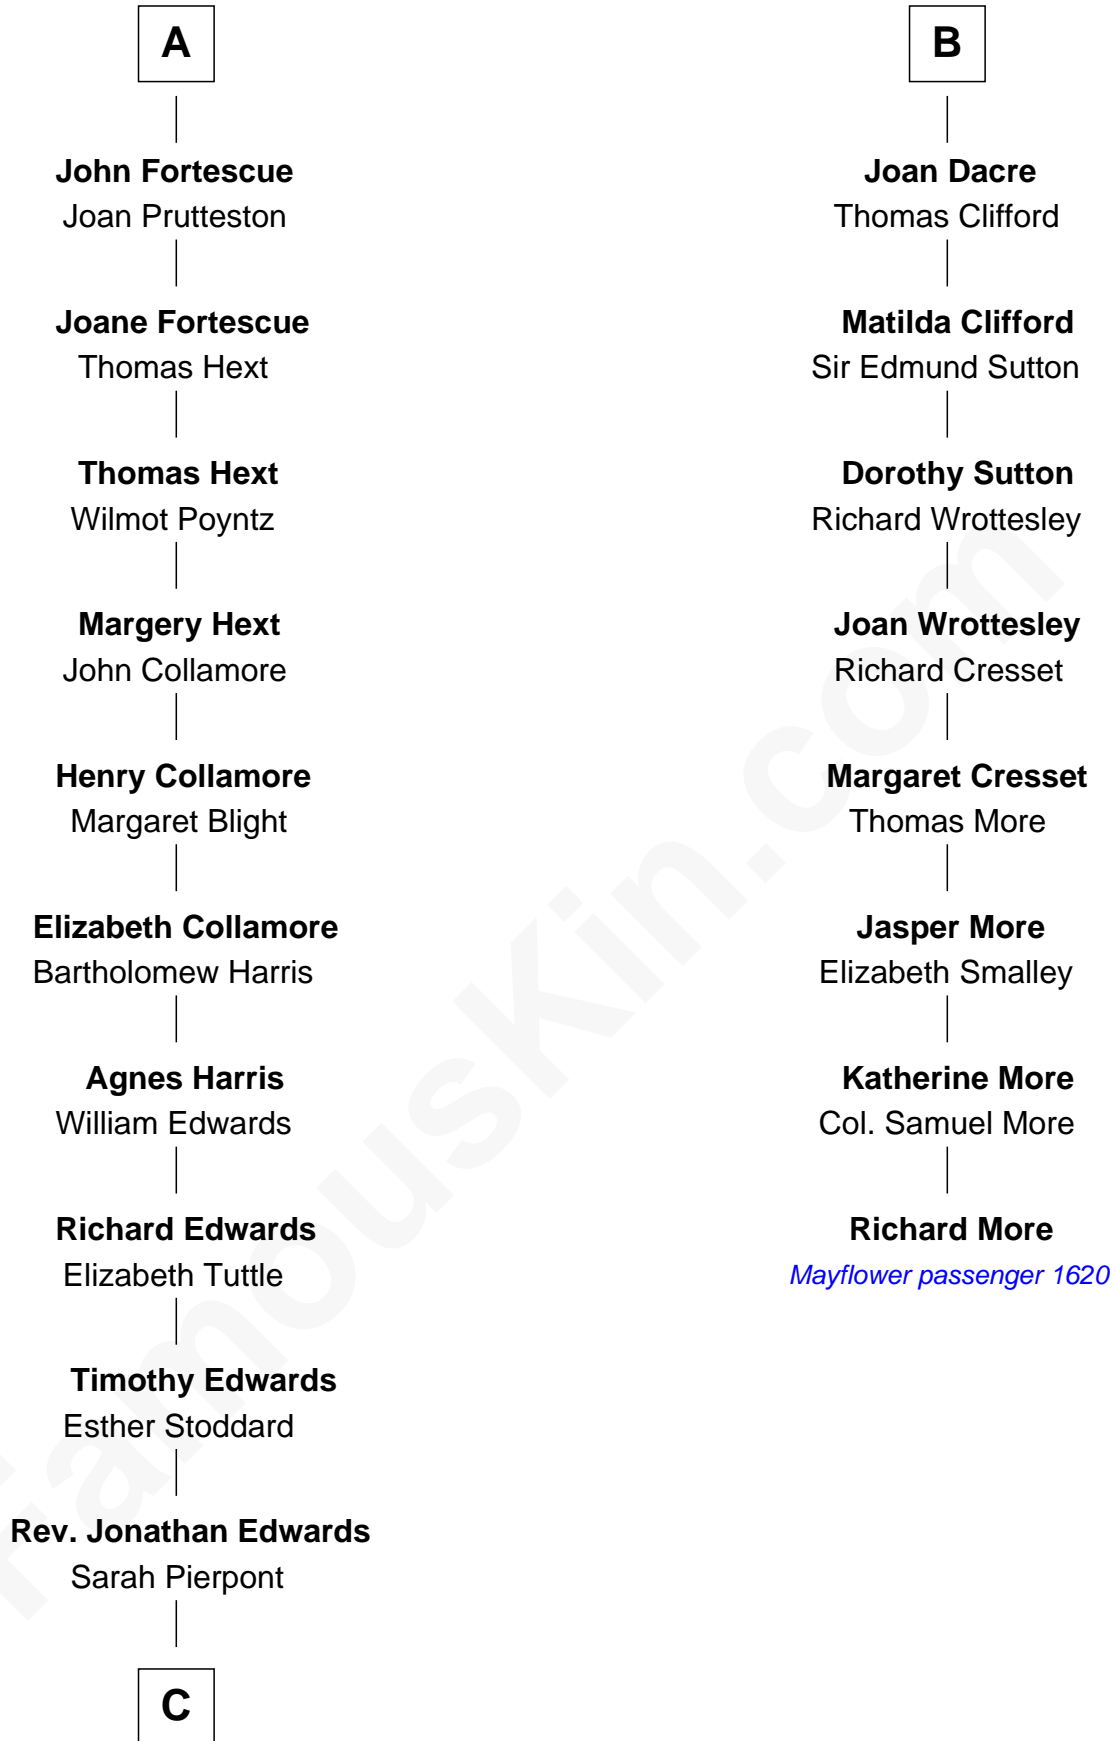

FamousKin.com

Relationship Chart of

Edith (Carow) Roosevelt

First Lady of President Theodore Roosevelt

14th cousin 7 times removed of

Richard More

(c1614 - c1696) Mayflower passenger 1620

MAYFLOWER

C

Timothy Edwards

Rhoda Ogden

Sarah Edwards

Daniel Tyler

Gen. Daniel Tyler

Emily Lee

Gertrude Elizabeth Tyler

Charles Carow

Edith (Carow) Roosevelt

First Lady of Theodore Roosevelt

FamousKin.com