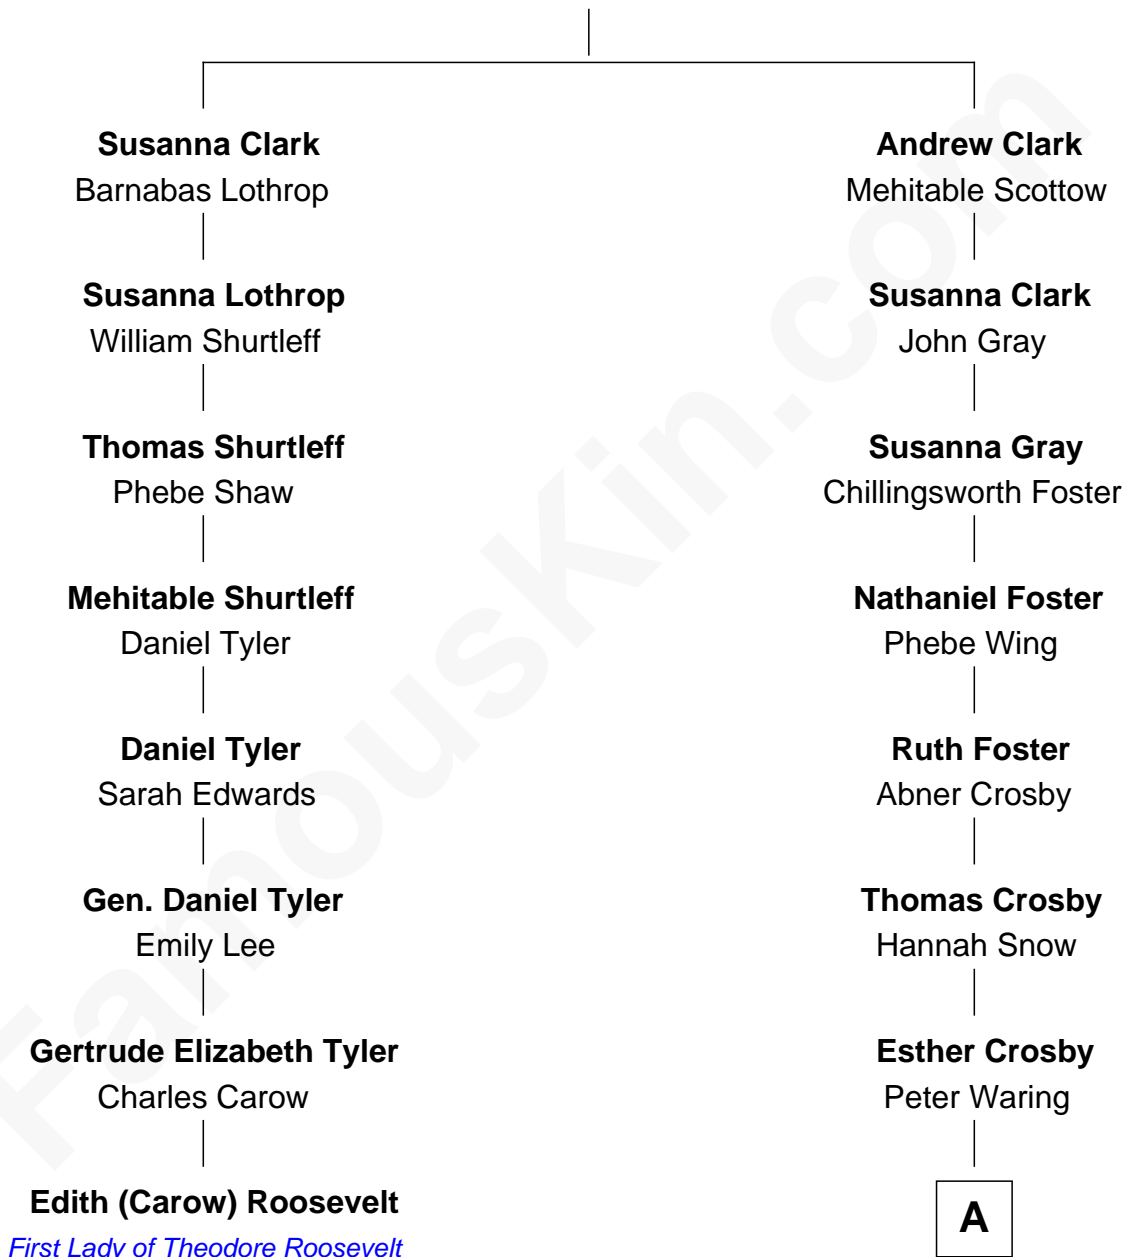

FamousKin.com

Relationship Chart of

Edith (Carow) Roosevelt

First Lady of President Theodore Roosevelt

7th cousin 3 times removed of

Norman Rockwell

American Artist

Thomas Clark

Susanna Ring

A

Jarvis Augustus Waring

Nancy Odell Boyce

Phebe Boyce Waring

John William Rockwell

Jarvis Waring Rockwell

Anne Mary Hill

Norman Rockwell

American Artist