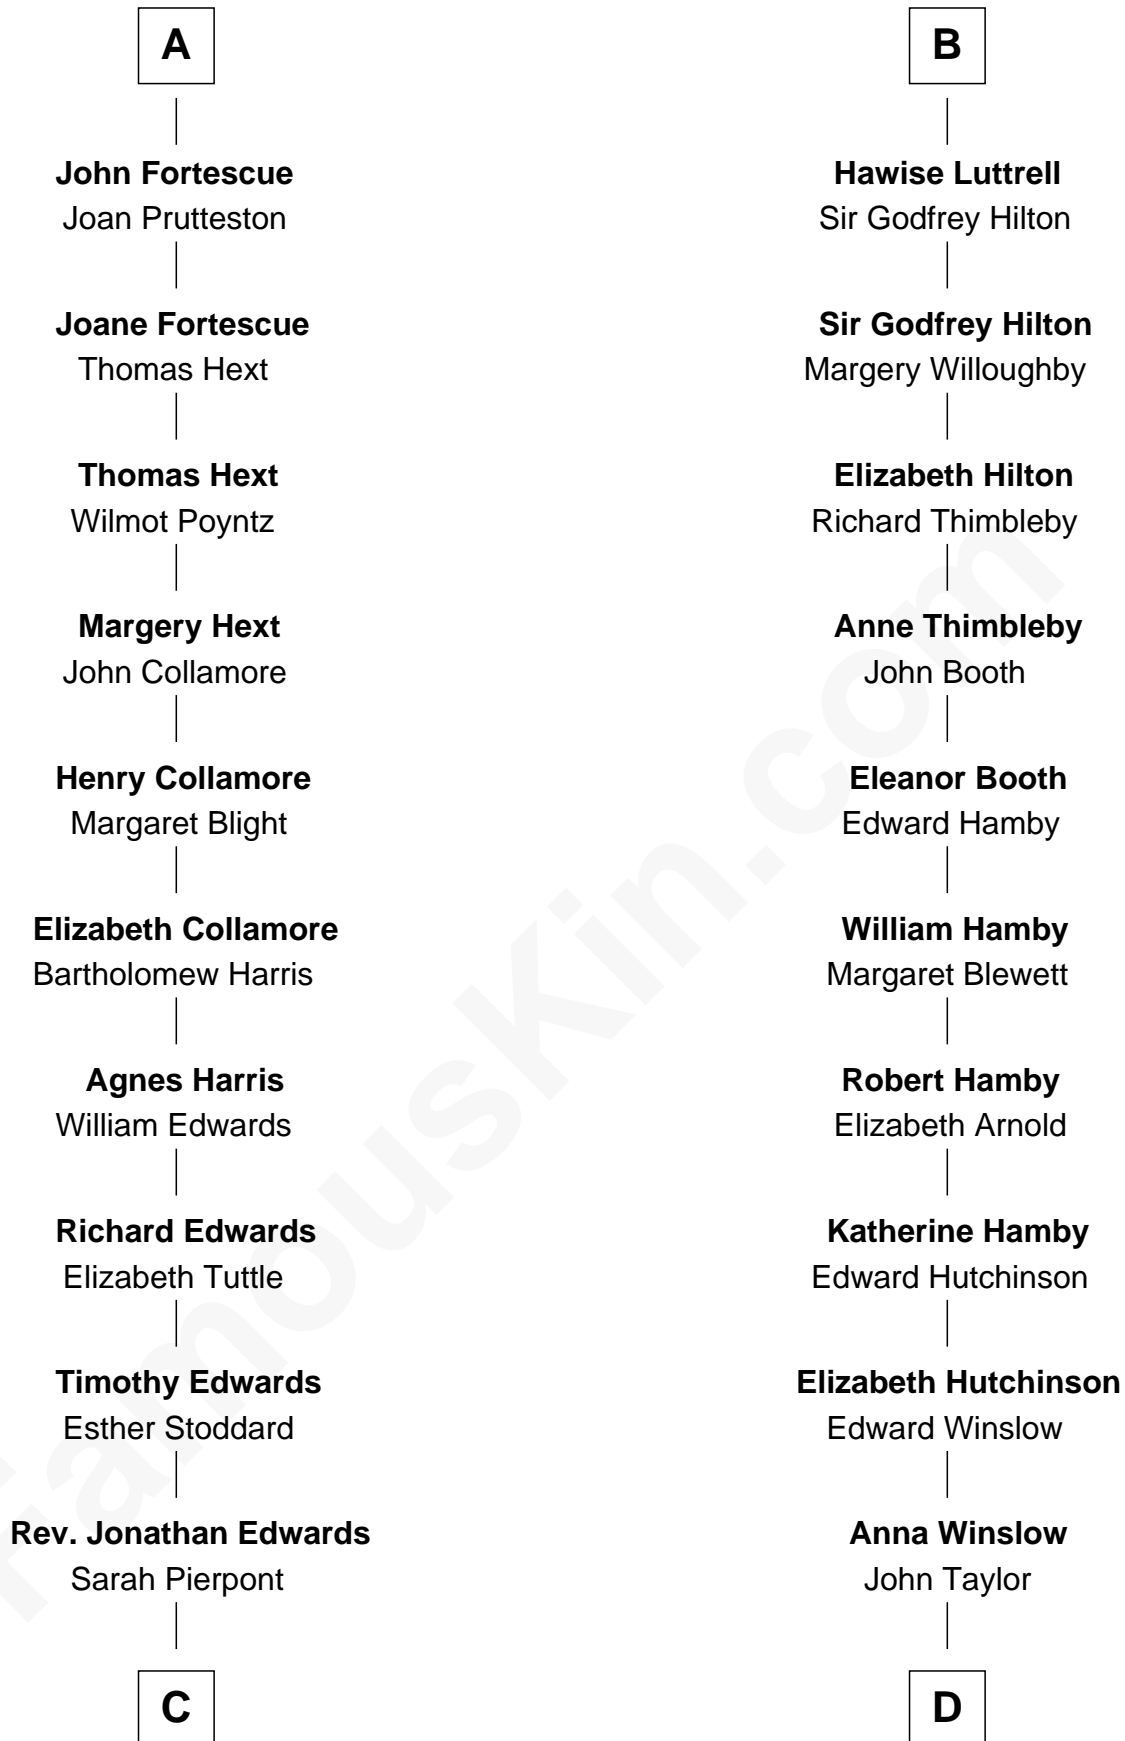

FamousKin.com

Relationship Chart of

Edith (Carow) Roosevelt

First Lady of President Theodore Roosevelt

19th cousin 2 times removed of

Nicholas Gilman

Signer of the U.S. Constitution

C

Timothy Edwards

Rhoda Ogden

Sarah Edwards

Daniel Tyler

Gen. Daniel Tyler

Emily Lee

Gertrude Elizabeth Tyler

Charles Carow