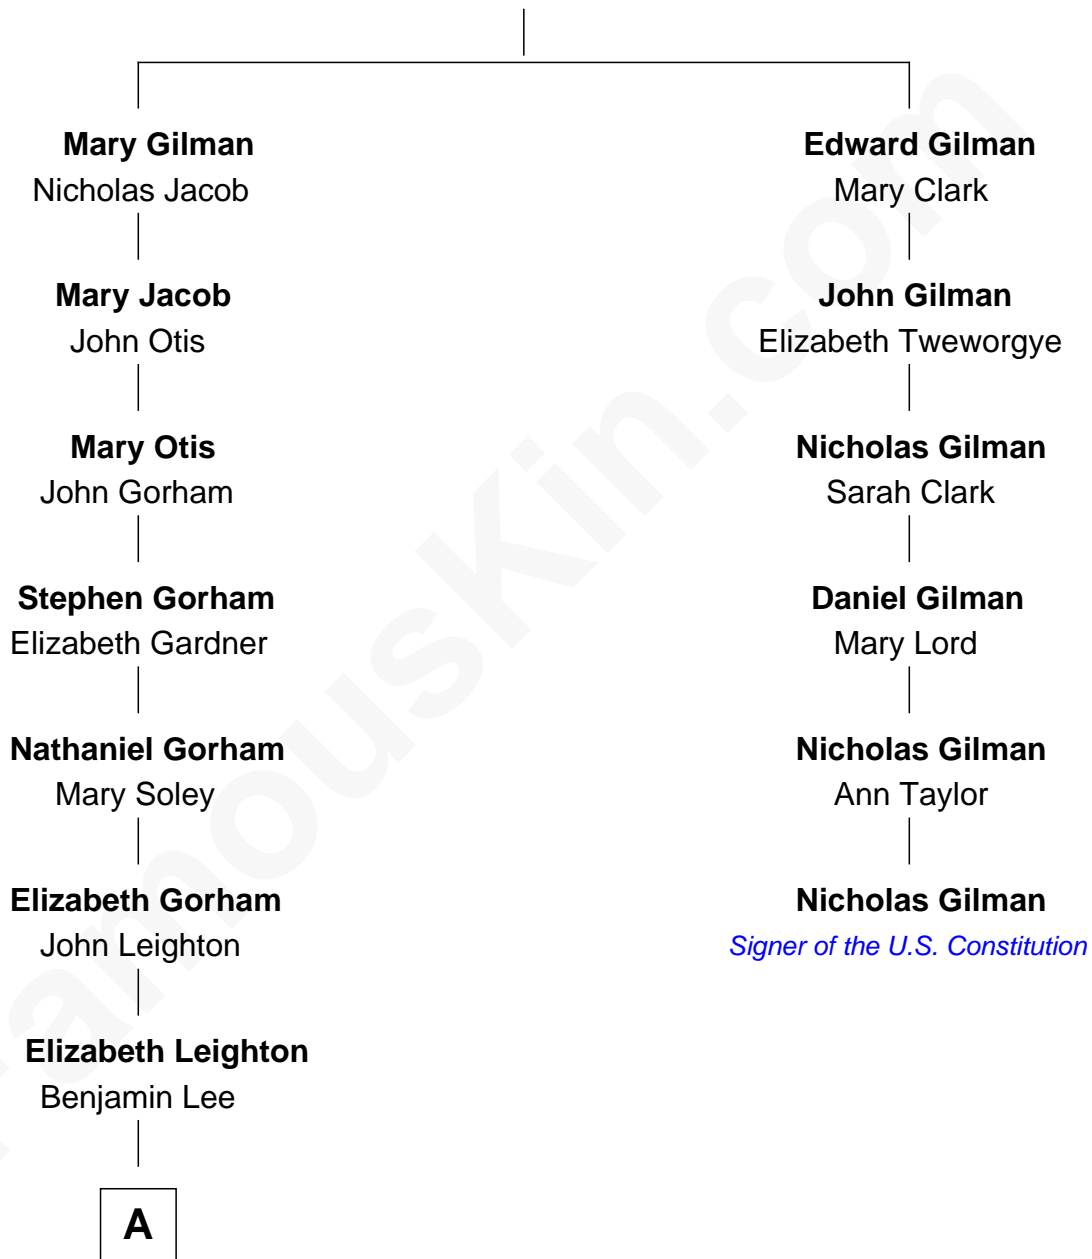

FamousKin.com

Relationship Chart of

Edith (Carow) Roosevelt

First Lady of President Theodore Roosevelt

5th cousin 4 times removed of

Nicholas Gilman

Signer of the U.S. Constitution

Edward Gilman

A

—
Emily Lee

Gen. Daniel Tyler

—
Gertrude Elizabeth Tyler

Charles Carow

—
Edith (Carow) Roosevelt

First Lady of Theodore Roosevelt

FamousKin.com