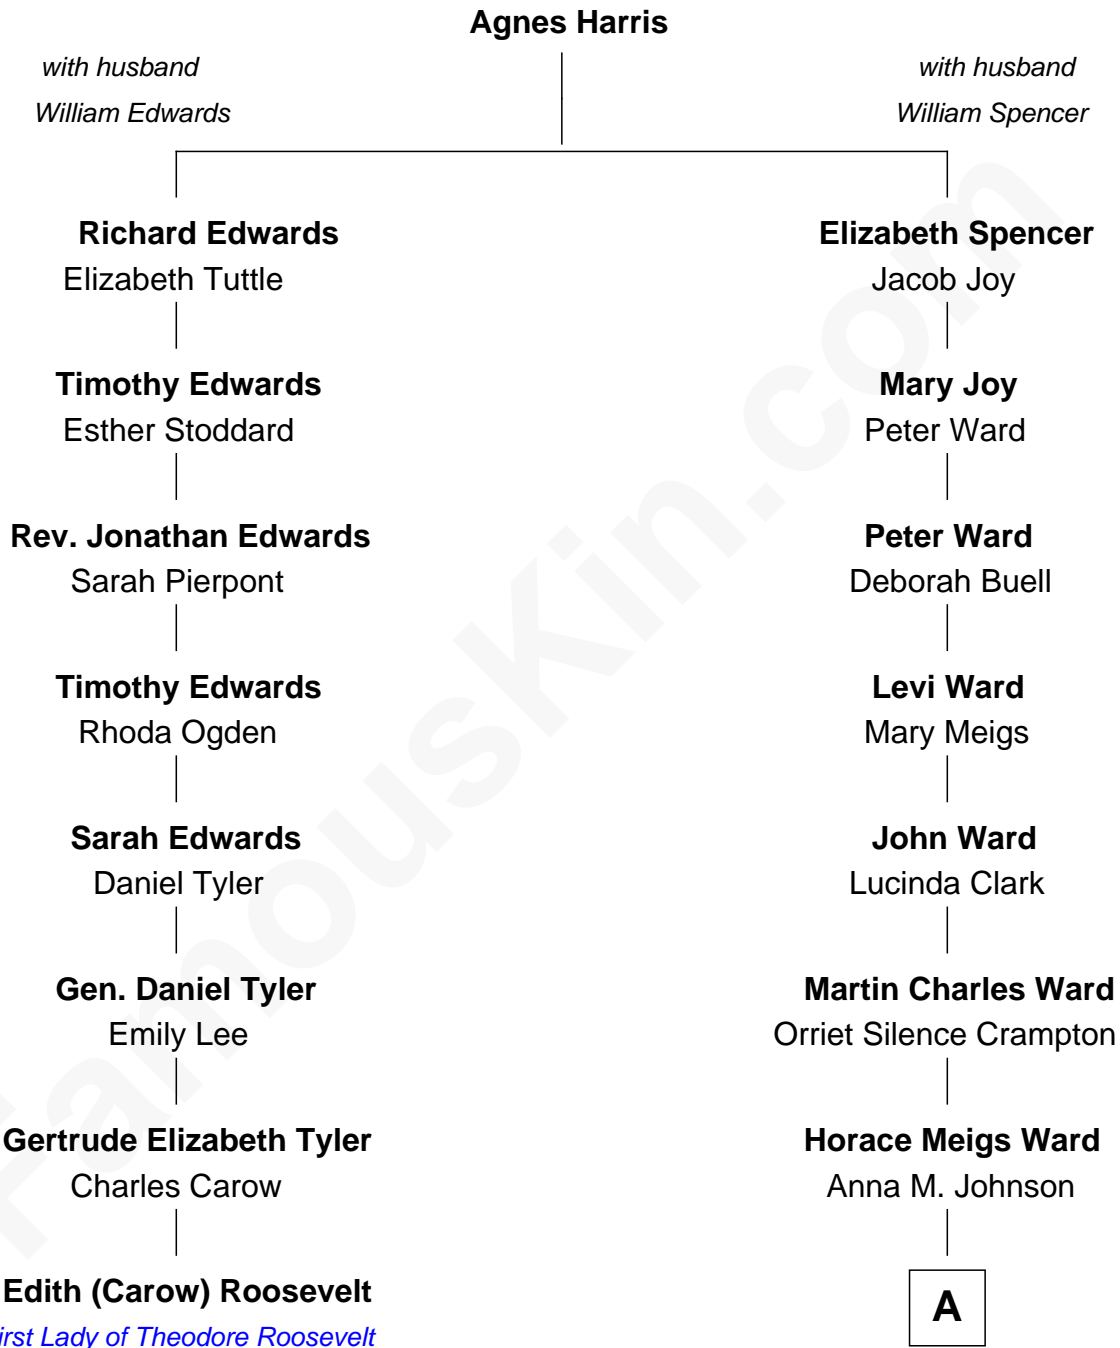

FamousKin.com

Relationship Chart of

Edith (Carow) Roosevelt

First Lady of President Theodore Roosevelt

7th cousin 4 times removed of

Aaron Rodgers
NFL Quarterback

A

Edson Horace Ward