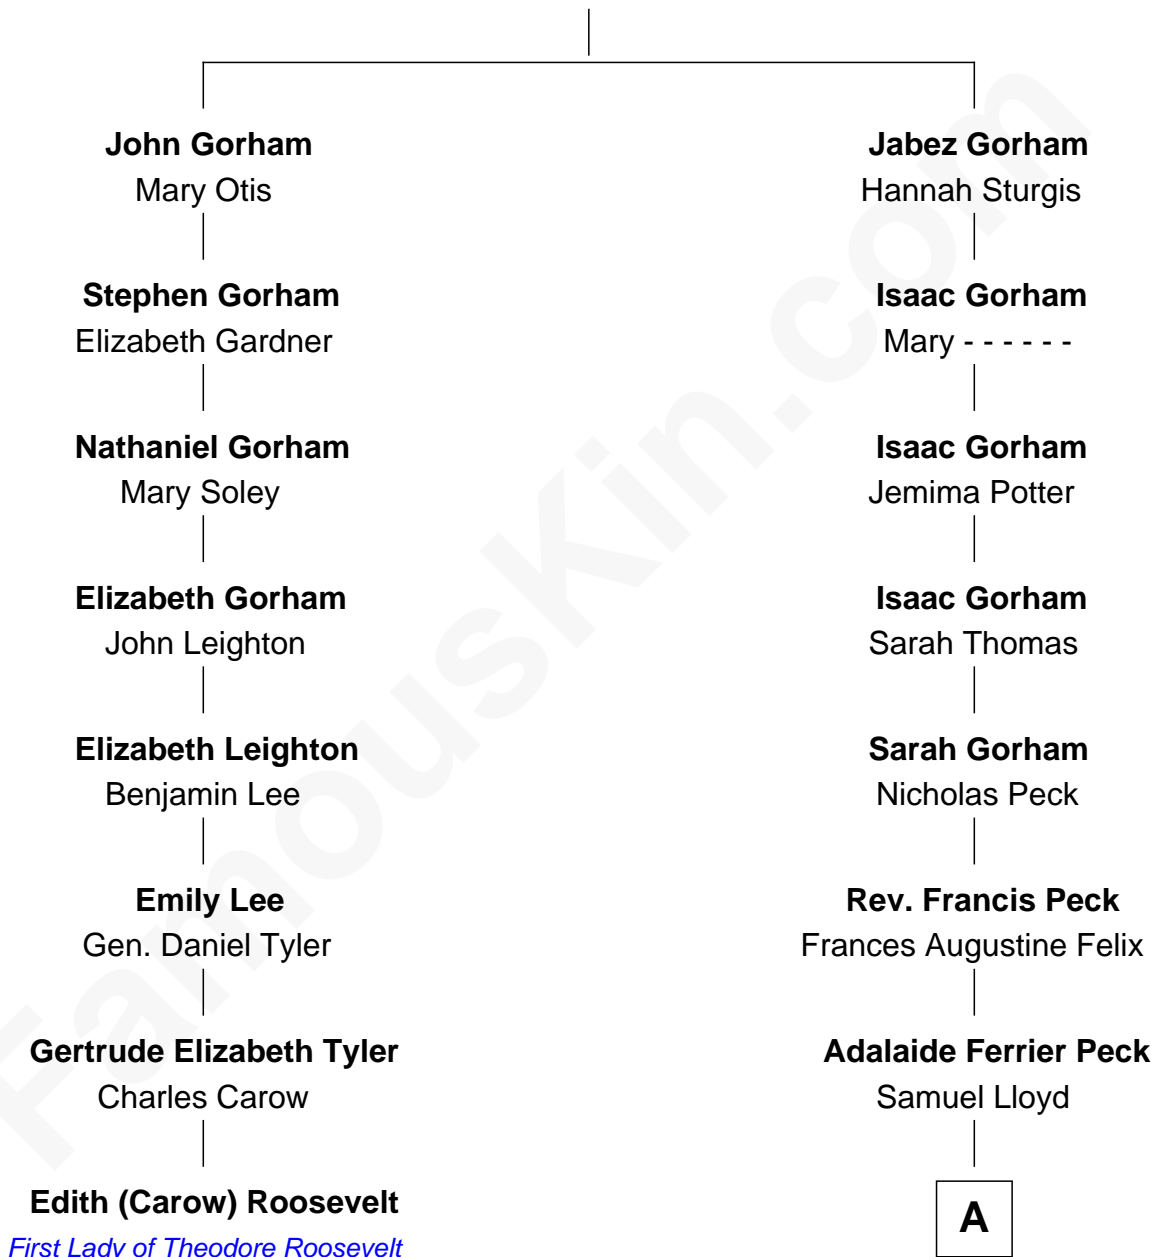

FamousKin.com

Relationship Chart of

Edith (Carow) Roosevelt

First Lady of President Theodore Roosevelt

7th cousin 1 time removed of

Christopher Lloyd
Movie Actor

John Gorham
Desire Howland

A

Samuel R. Lloyd

Ruth Lapham

Christopher Lloyd

Movie Actor

FamousKin.com