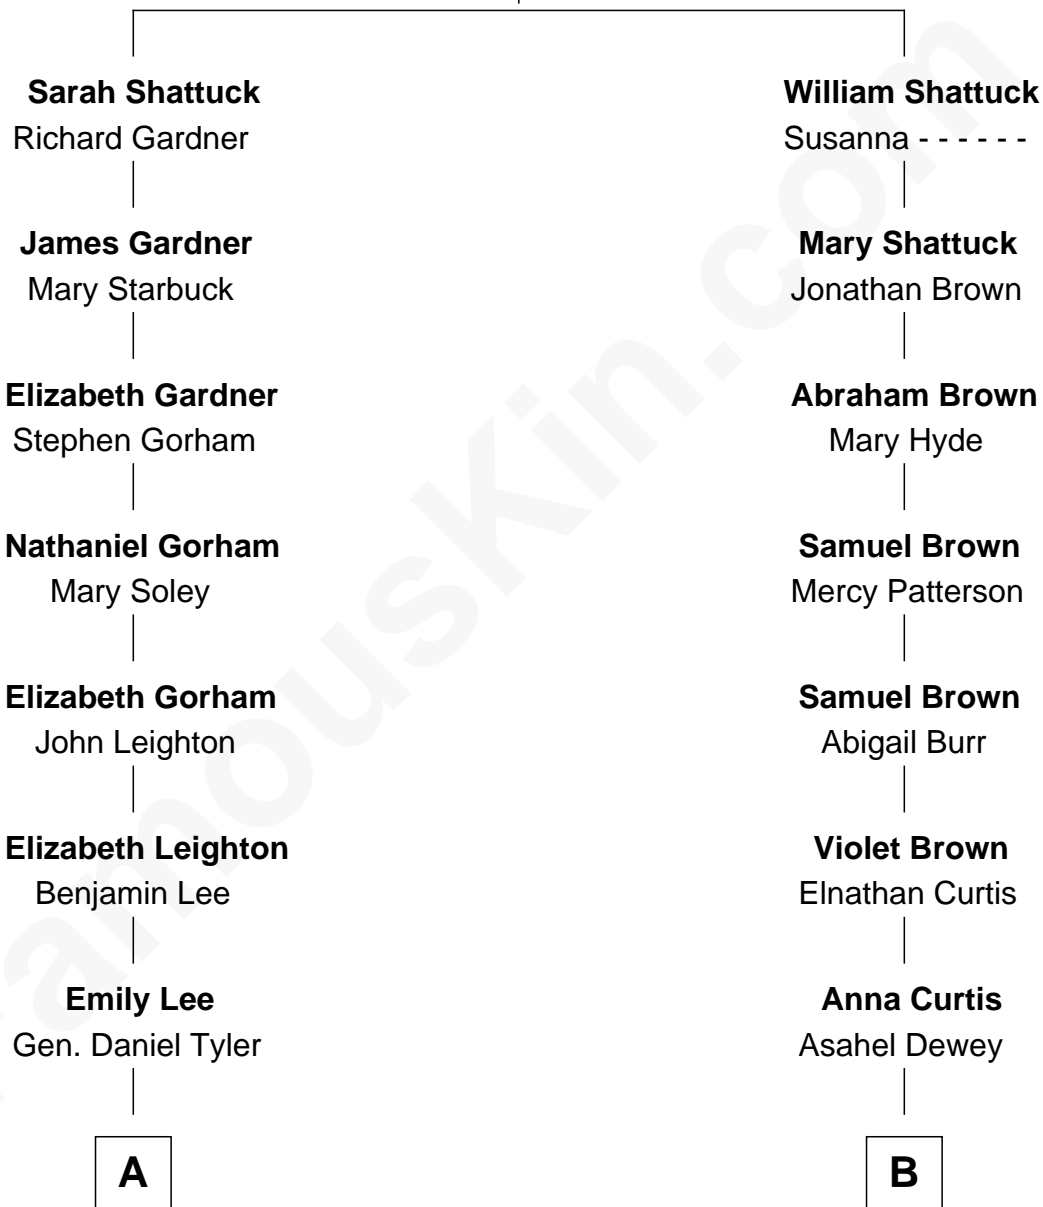

FamousKin.com

Relationship Chart of

Edith (Carow) Roosevelt

First Lady of President Theodore Roosevelt

8th cousin 2 times removed of

Humphrey Bogart
Movie Actor

----- Shattuck
Damaris -----

A

Gertrude Elizabeth Tyler

Charles Carow

Edith (Carow) Roosevelt

First Lady of Theodore Roosevelt

B

Sarah Dewey

Henry L. Churchill

Frances Dewey Churchill