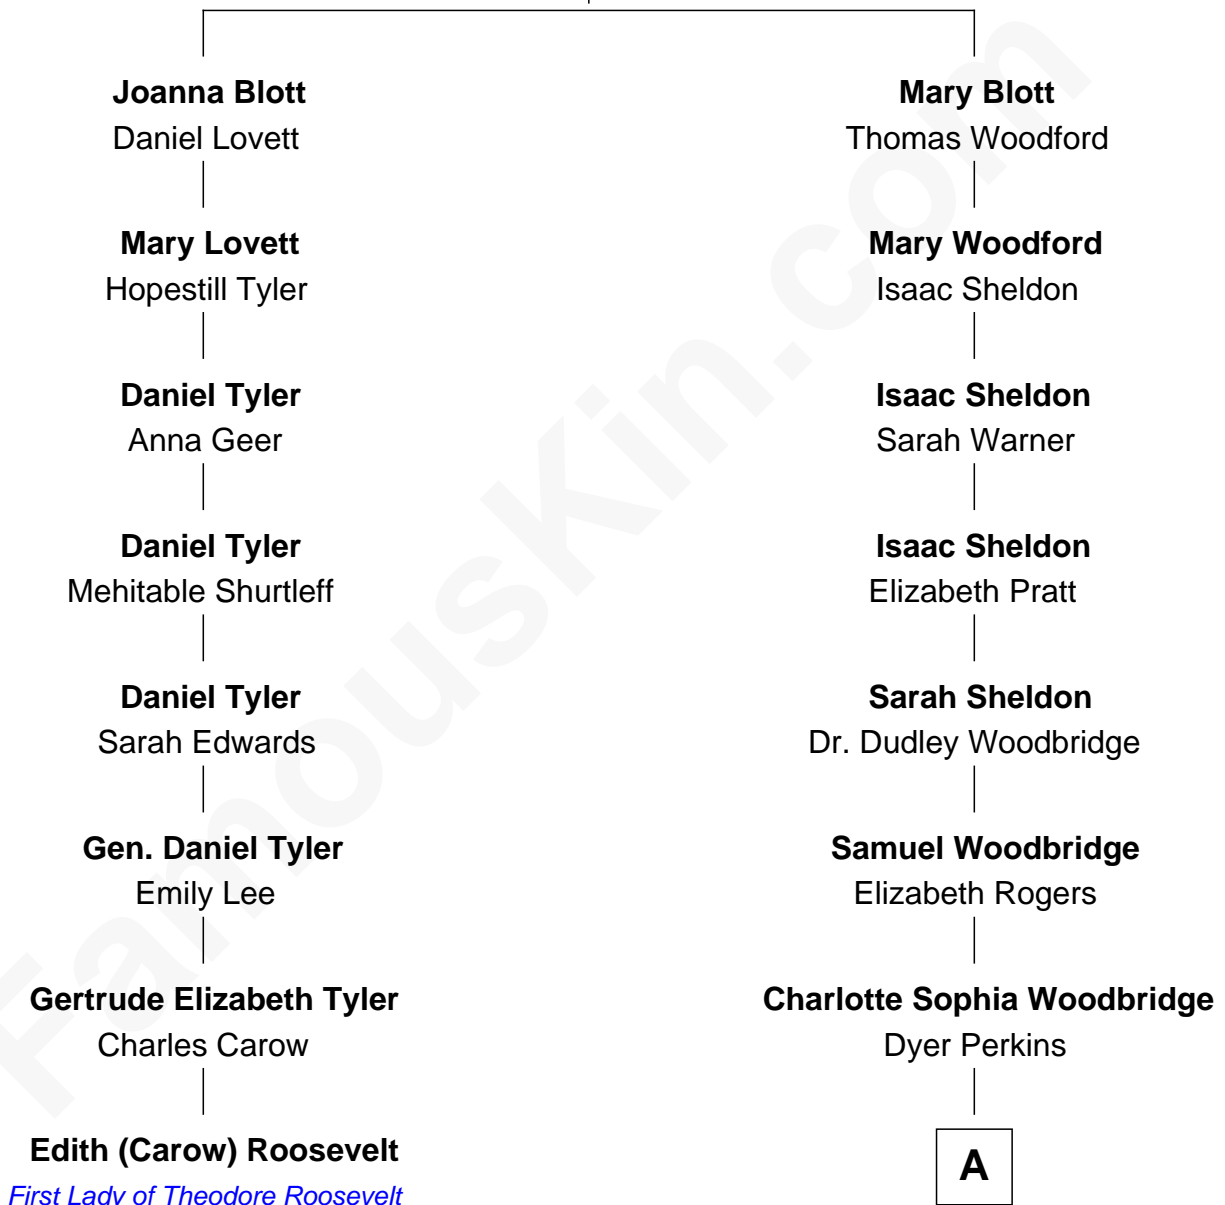

FamousKin.com

Relationship Chart of

Edith (Carow) Roosevelt

First Lady of President Theodore Roosevelt

7th cousin 3 times removed of

Humphrey Bogart
Movie Actor

Robert Blott
Susanna Selbee

A

Elizabeth Rogers Perkins

Harvey Humphrey

John Perkins Humphrey

Frances Dewey Churchill

Maud Humphrey

Dr. Belmont Deforest Bogart

Humphrey Bogart

Movie Actor