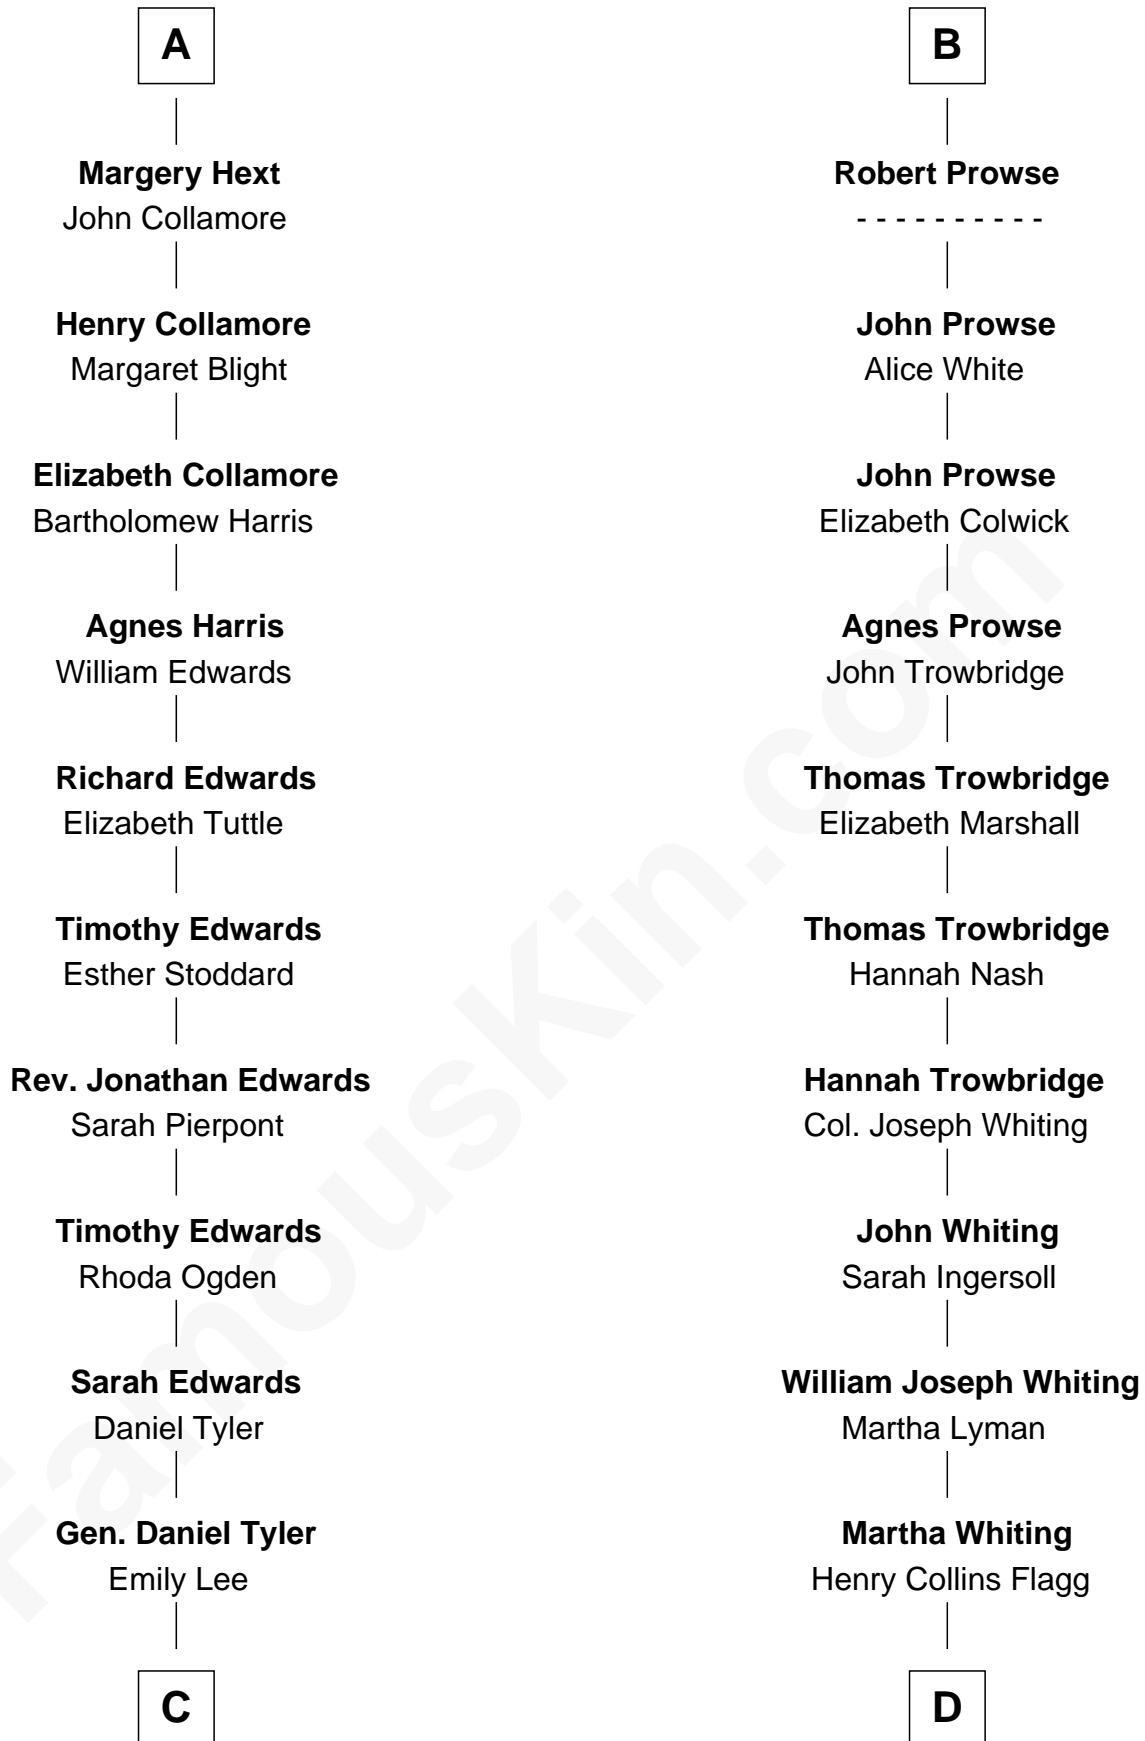

FamousKin.com

Relationship Chart of

Edith (Carow) Roosevelt

First Lady of President Theodore Roosevelt

18th cousin 3 times removed of

Anderson Cooper
Television Journalist

Sir Humphrey de Beauchamp
Sibyl Oliver

C

Gertrude Elizabeth Tyler

Charles Carow

Edith (Carow) Roosevelt

First Lady of Theodore Roosevelt

D

Rachel Moore Flagg

Abraham Evan Gwynne

Alice Claypoole Gwynne

Cornelius Vanderbilt

Reginald Claypoole Vanderbilt

Gloria Maria Mercedes Morgan

Gloria Laura Morgan Vanderbilt

Wyatt Emory Cooper

Anderson Cooper

Television Journalist