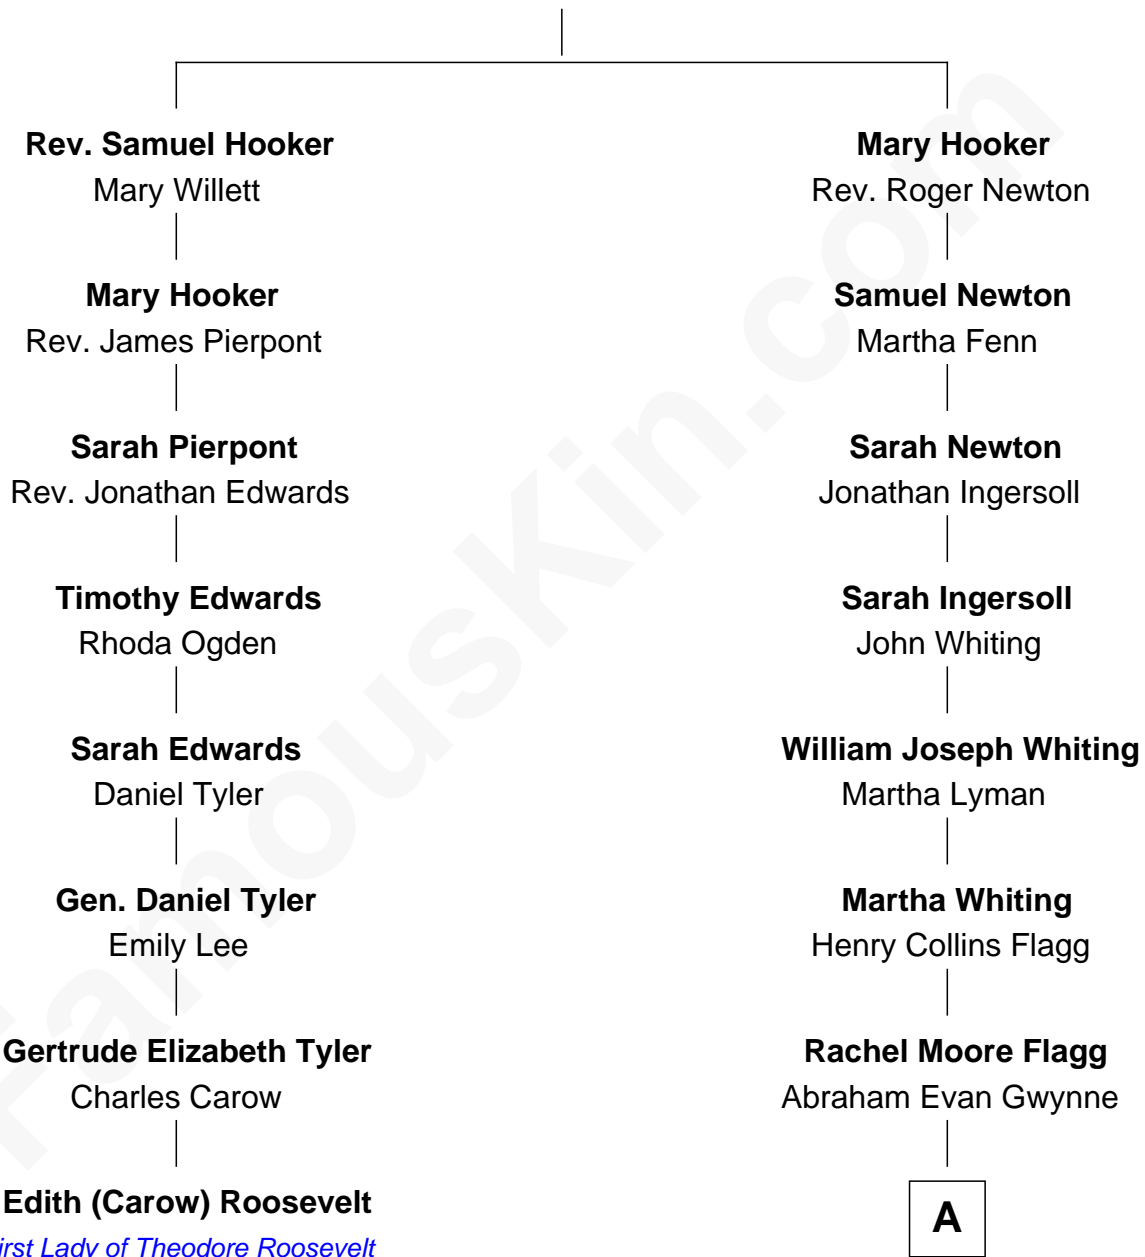

FamousKin.com

Relationship Chart of

Edith (Carow) Roosevelt

First Lady of President Theodore Roosevelt

7th cousin 3 times removed of

Anderson Cooper
Television Journalist

Rev. Thomas Hooker
Susannah Garbrand

A

Alice Claypoole Gwynne

Cornelius Vanderbilt

Reginald Claypoole Vanderbilt

Gloria Maria Mercedes Morgan

Gloria Laura Morgan Vanderbilt

Wyatt Emory Cooper

Anderson Cooper