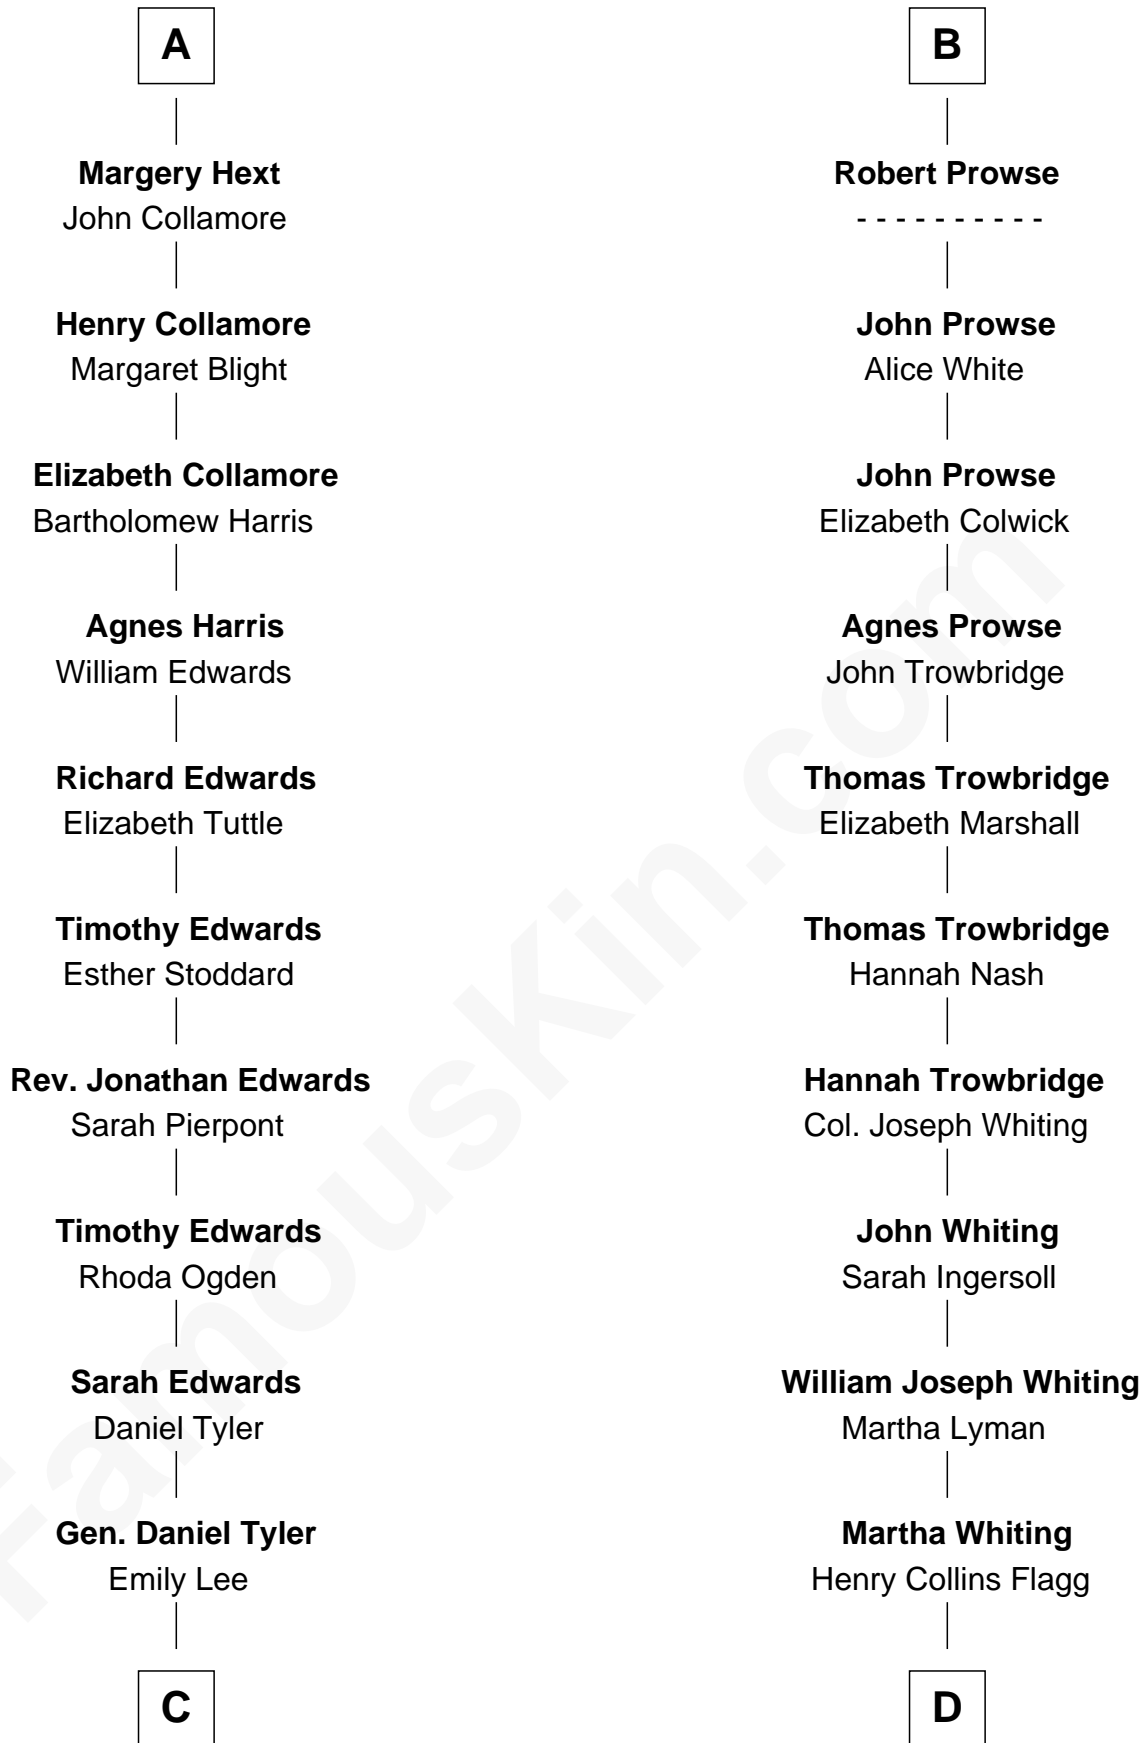

FamousKin.com

Relationship Chart of

Edith (Carow) Roosevelt

First Lady of President Theodore Roosevelt

18th cousin 2 times removed of

Gloria Vanderbilt
Fashion Designer

Sir Humphrey de Beauchamp
Sibyl Oliver

C

Gertrude Elizabeth Tyler

Charles Carow

Edith (Carow) Roosevelt

First Lady of Theodore Roosevelt

D

Rachel Moore Flagg

Abraham Evan Gwynne

Alice Claypoole Gwynne

Cornelius Vanderbilt

Reginald Claypoole Vanderbilt

Gloria Maria Mercedes Morgan

Gloria Vanderbilt

Fashion Designer

FamousKin.com