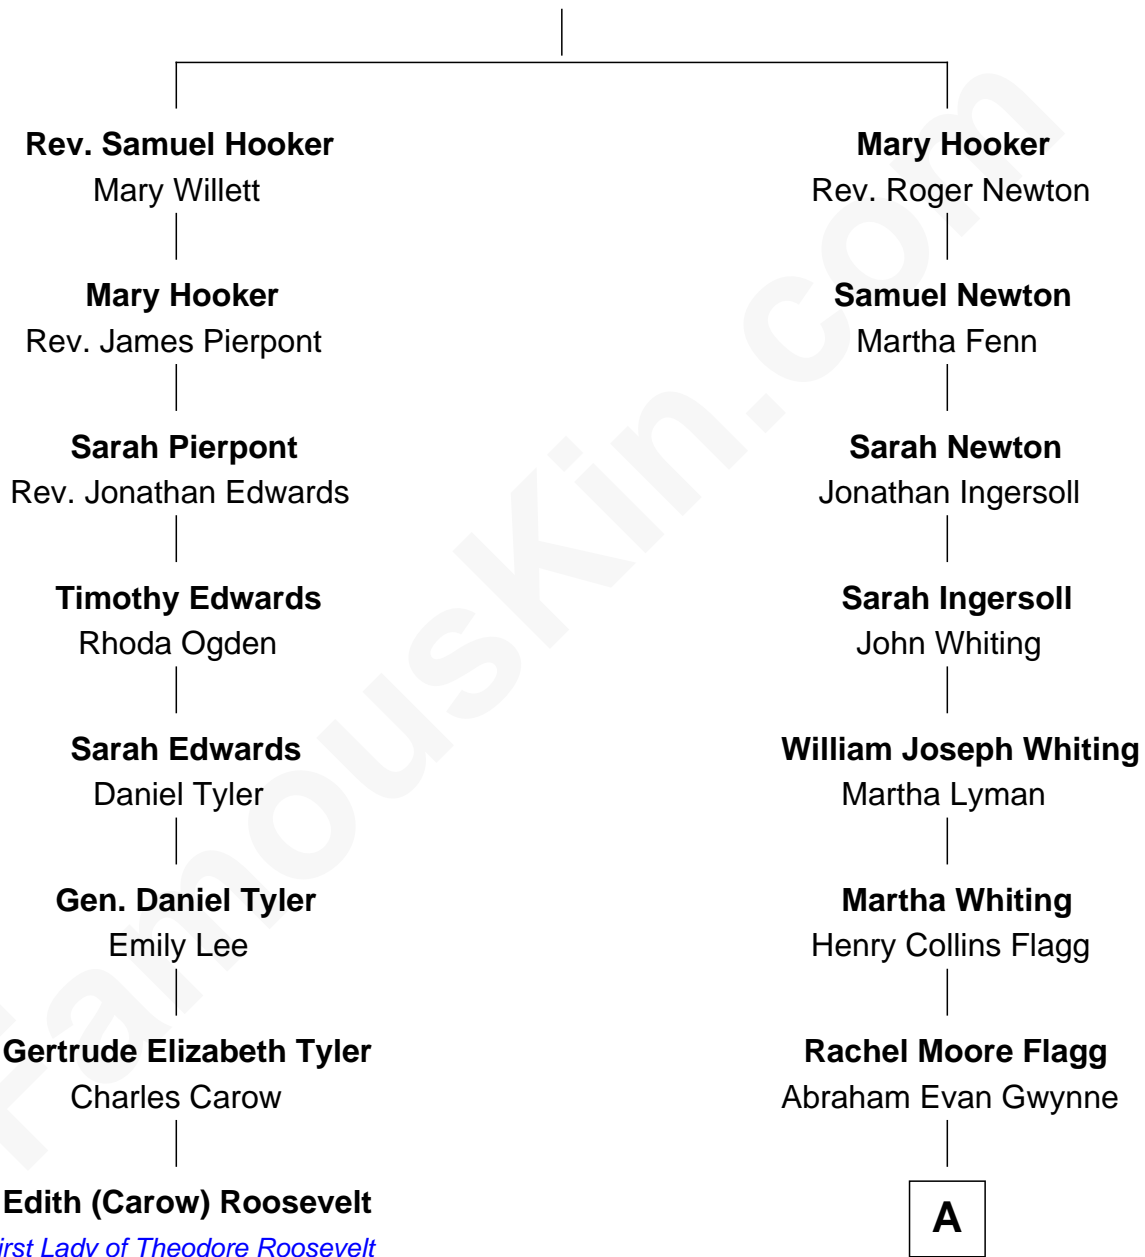

FamousKin.com

Relationship Chart of

Edith (Carow) Roosevelt

First Lady of President Theodore Roosevelt

7th cousin 2 times removed of

Gloria Vanderbilt
Fashion Designer

Rev. Thomas Hooker
Susannah Garbrand

A

Alice Claypoole Gwynne
Cornelius Vanderbilt

Reginald Claypoole Vanderbilt
Gloria Maria Mercedes Morgan

Gloria Vanderbilt
Fashion Designer

FamousKin.com