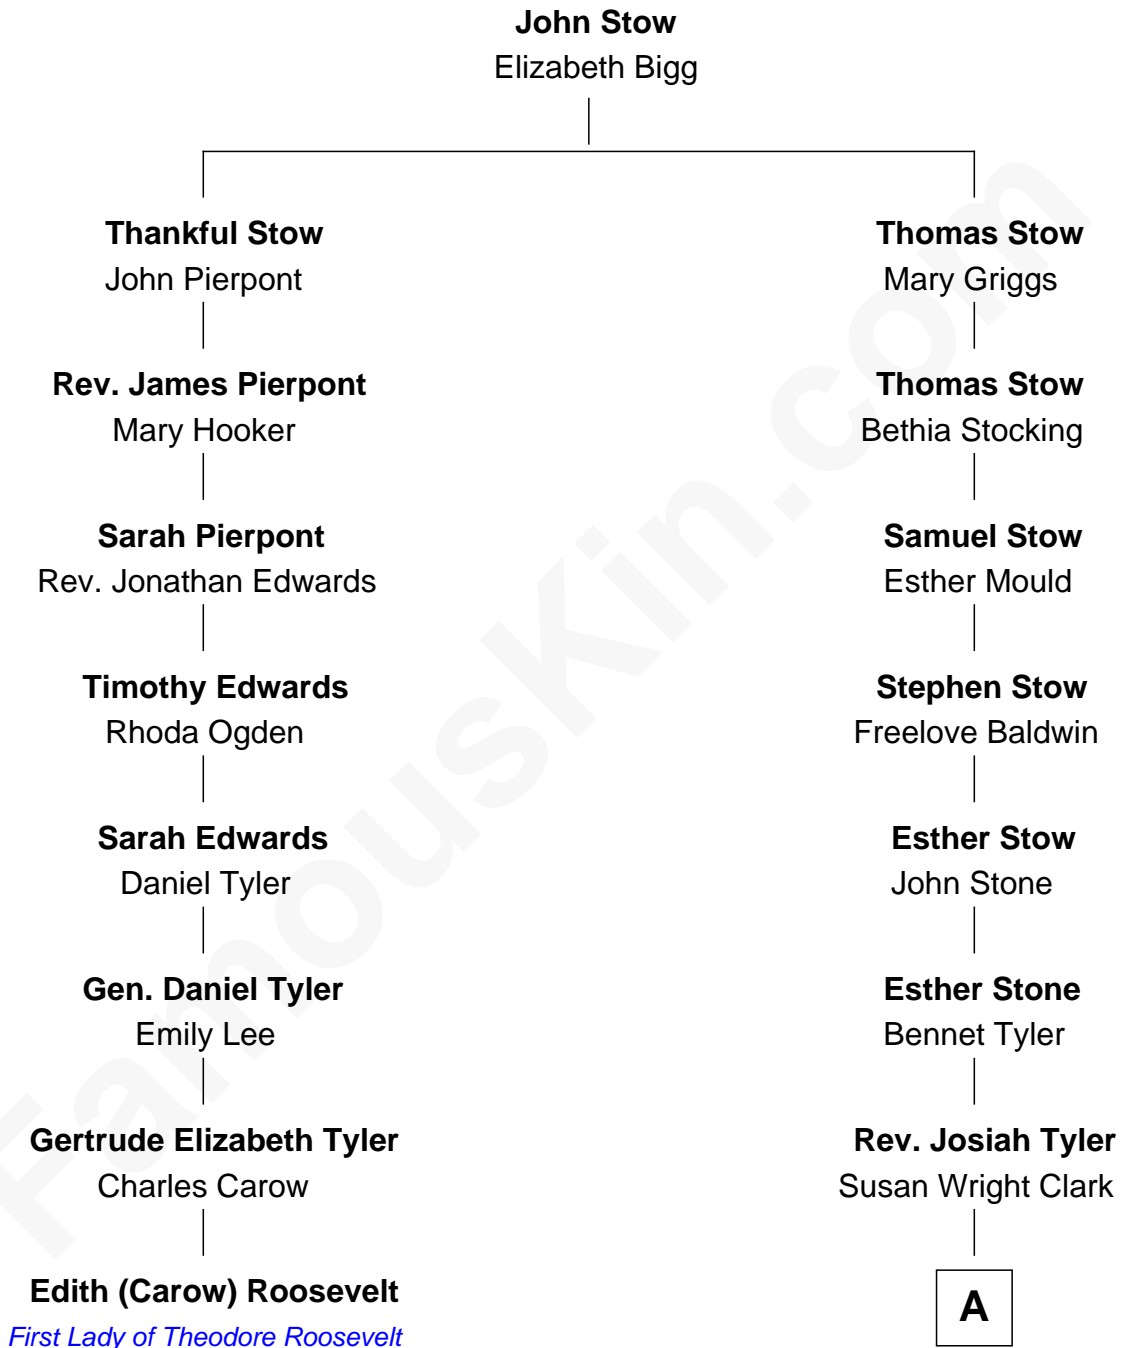

FamousKin.com

Relationship Chart of

Edith (Carow) Roosevelt

First Lady of President Theodore Roosevelt

7th cousin 4 times removed of

Kate Upton

Sports Illustrated Swimsuit Cover Model

A

William Chester Tyler

Laura Leland Brooks

Margaret Hastings Tyler

Charles Henry Vial

Elizabeth Brooks Vial

Stephen Edward Upton

Jefferson Matthew Upton

Shelley Fawn Davis