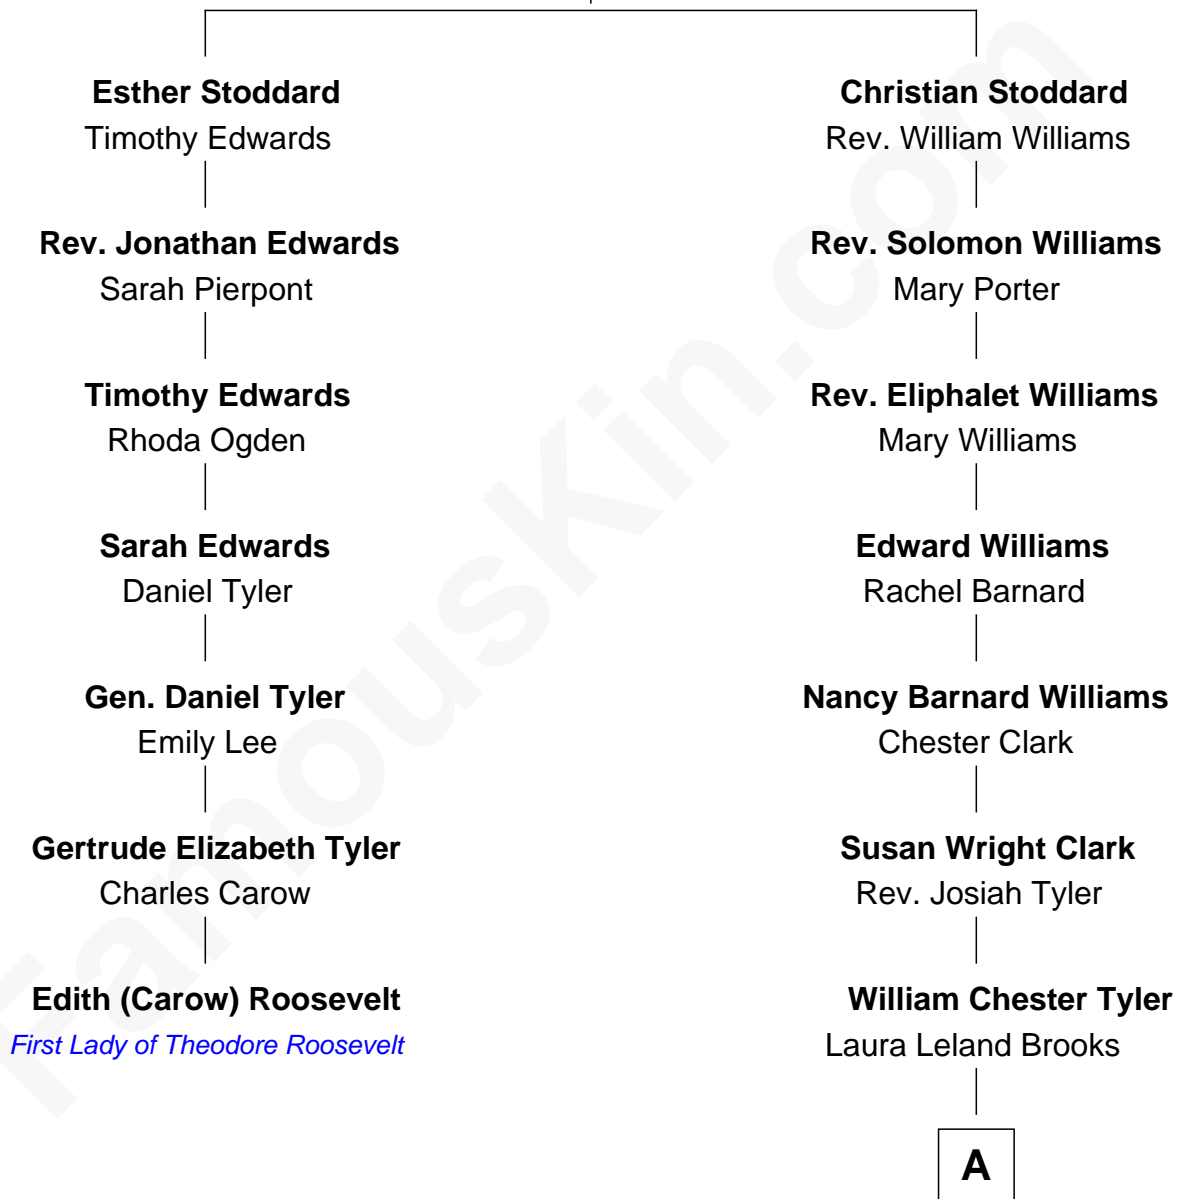

## Relationship Chart of

### Edith (Carow) Roosevelt

*First Lady of President Theodore Roosevelt*

6th cousin 4 times removed of

**Kate Upton**

*Sports Illustrated Swimsuit Cover Model*

**Rev. Solomon Stoddard**

Esther Warham

**A**

—  
**Margaret Hastings Tyler**

Charles Henry Vial

—  
**Elizabeth Brooks Vial**

Stephen Edward Upton

—  
**Jefferson Matthew Upton**

Shelley Fawn Davis

—  
**Kate Upton**

*Model and Actress*