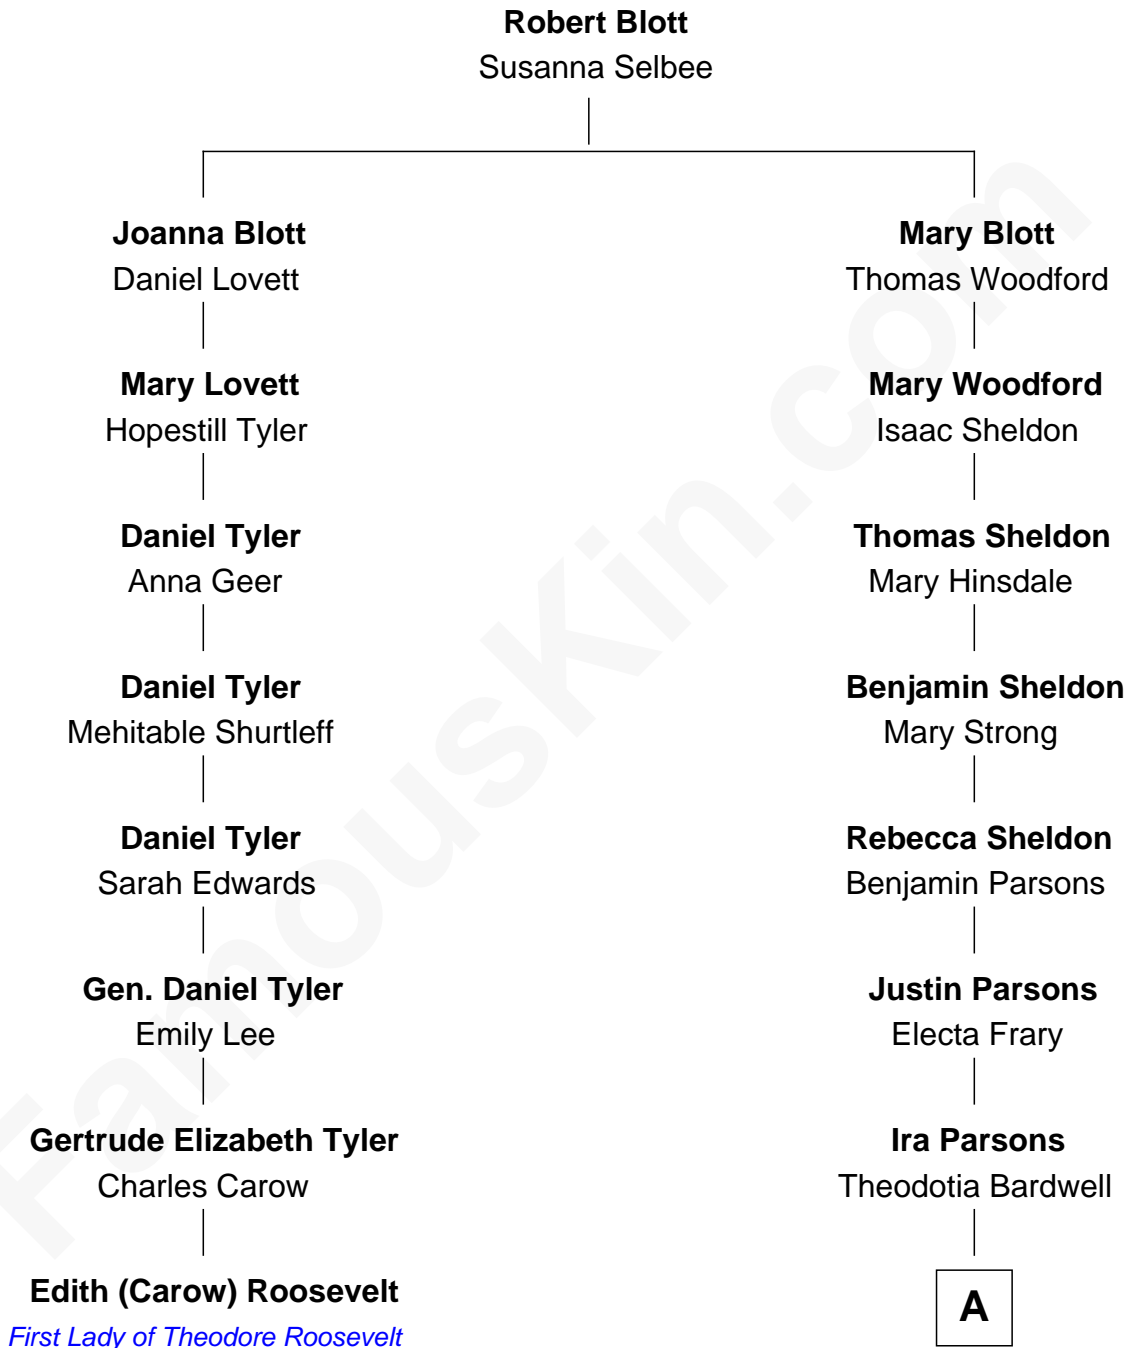

FamousKin.com

Relationship Chart of

Edith (Carow) Roosevelt

First Lady of President Theodore Roosevelt

7th cousin 5 times removed of

Kate Upton

Sports Illustrated Swimsuit Cover Model

A

Agnes Elizabeth Parsons

William Hamilton Blodgett

Carrie A. Blodgett

Cassius Marcellus Upton

Frederick Stanley Upton

Margaret M. Beckley

Stephen Edward Upton

Elizabeth Brooks Vial