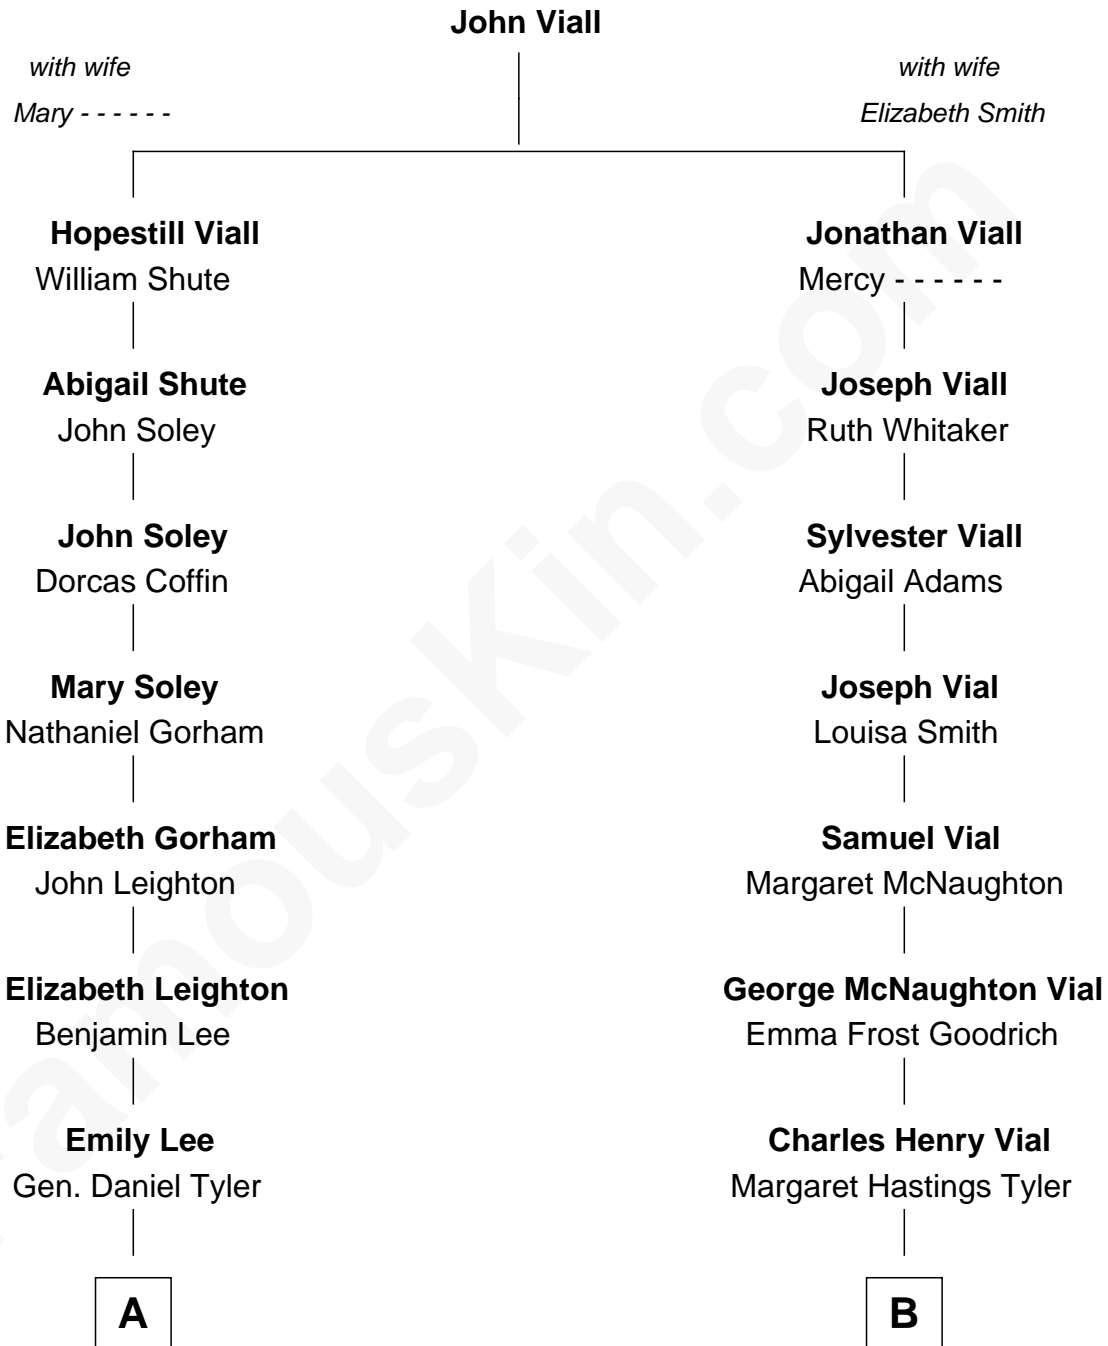

FamousKin.com

Relationship Chart of

Edith (Carow) Roosevelt

First Lady of President Theodore Roosevelt

8th cousin 1 time removed of

Kate Upton

Sports Illustrated Swimsuit Cover Model

A

Gertrude Elizabeth Tyler

Charles Carow

Edith (Carow) Roosevelt

First Lady of Theodore Roosevelt

B

Elizabeth Brooks Vial

Stephen Edward Upton

Jefferson Matthew Upton