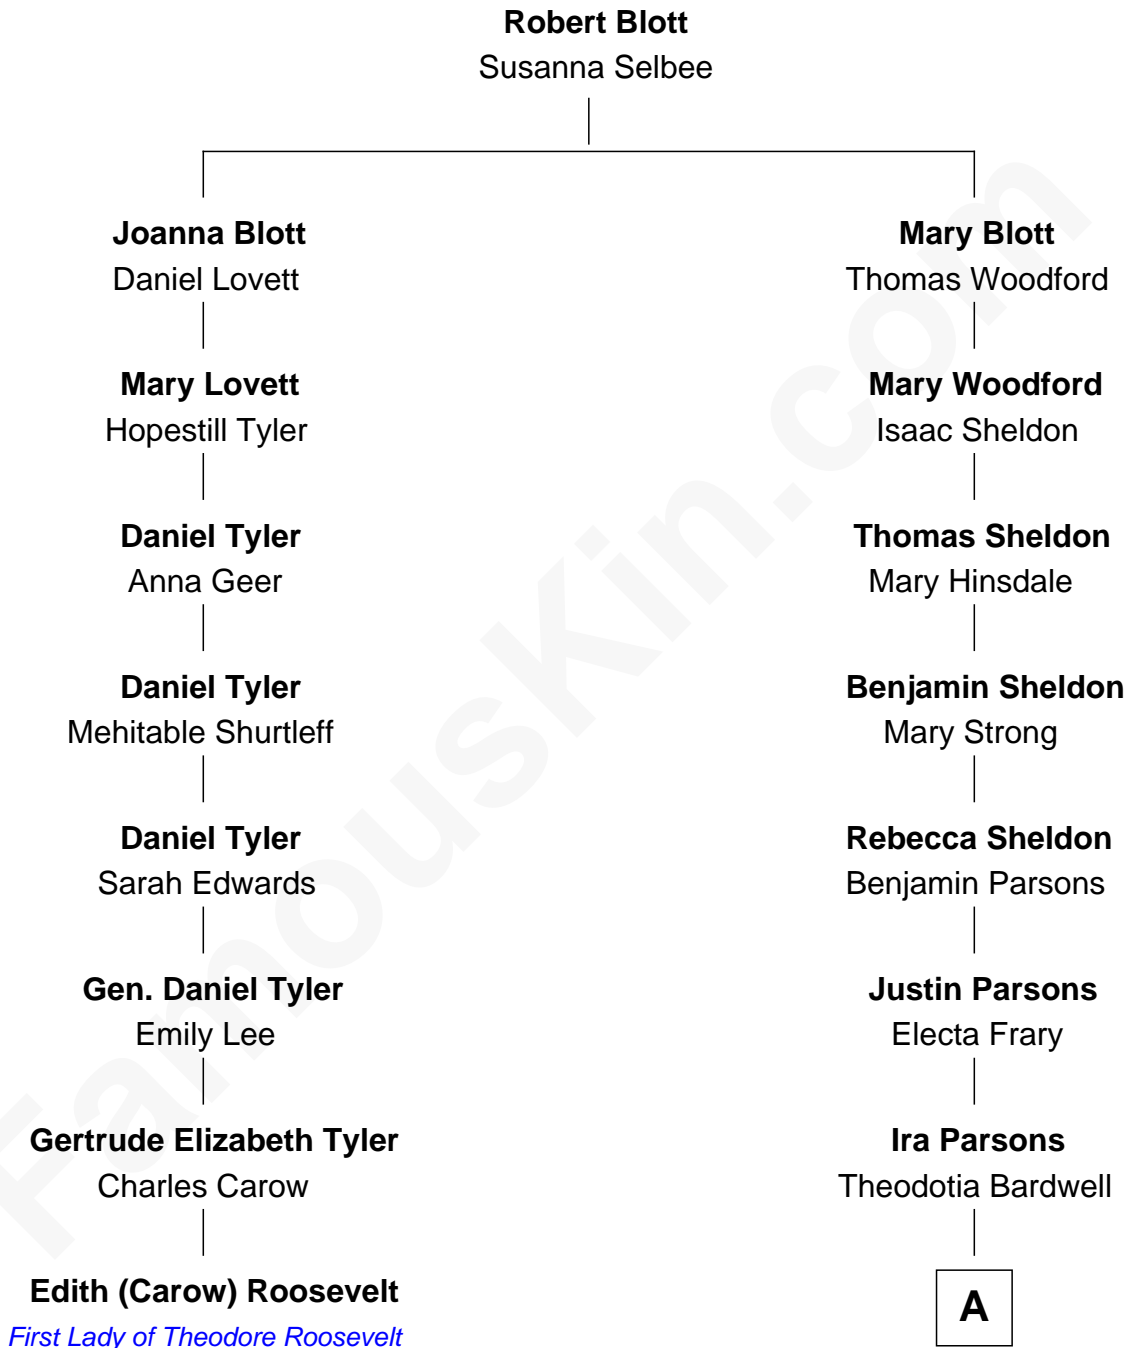

FamousKin.com

Relationship Chart of

Edith (Carow) Roosevelt

First Lady of President Theodore Roosevelt

7th cousin 2 times removed of

Frederick Upton

Co-Founder of Whirlpool Corporation

A

Agnes Elizabeth Parsons

William Hamilton Blodgett

Carrie A. Blodgett

Cassius Marcellus Upton

Frederick Upton

Co-Founder of Whirlpool Corporation

FamousKin.com