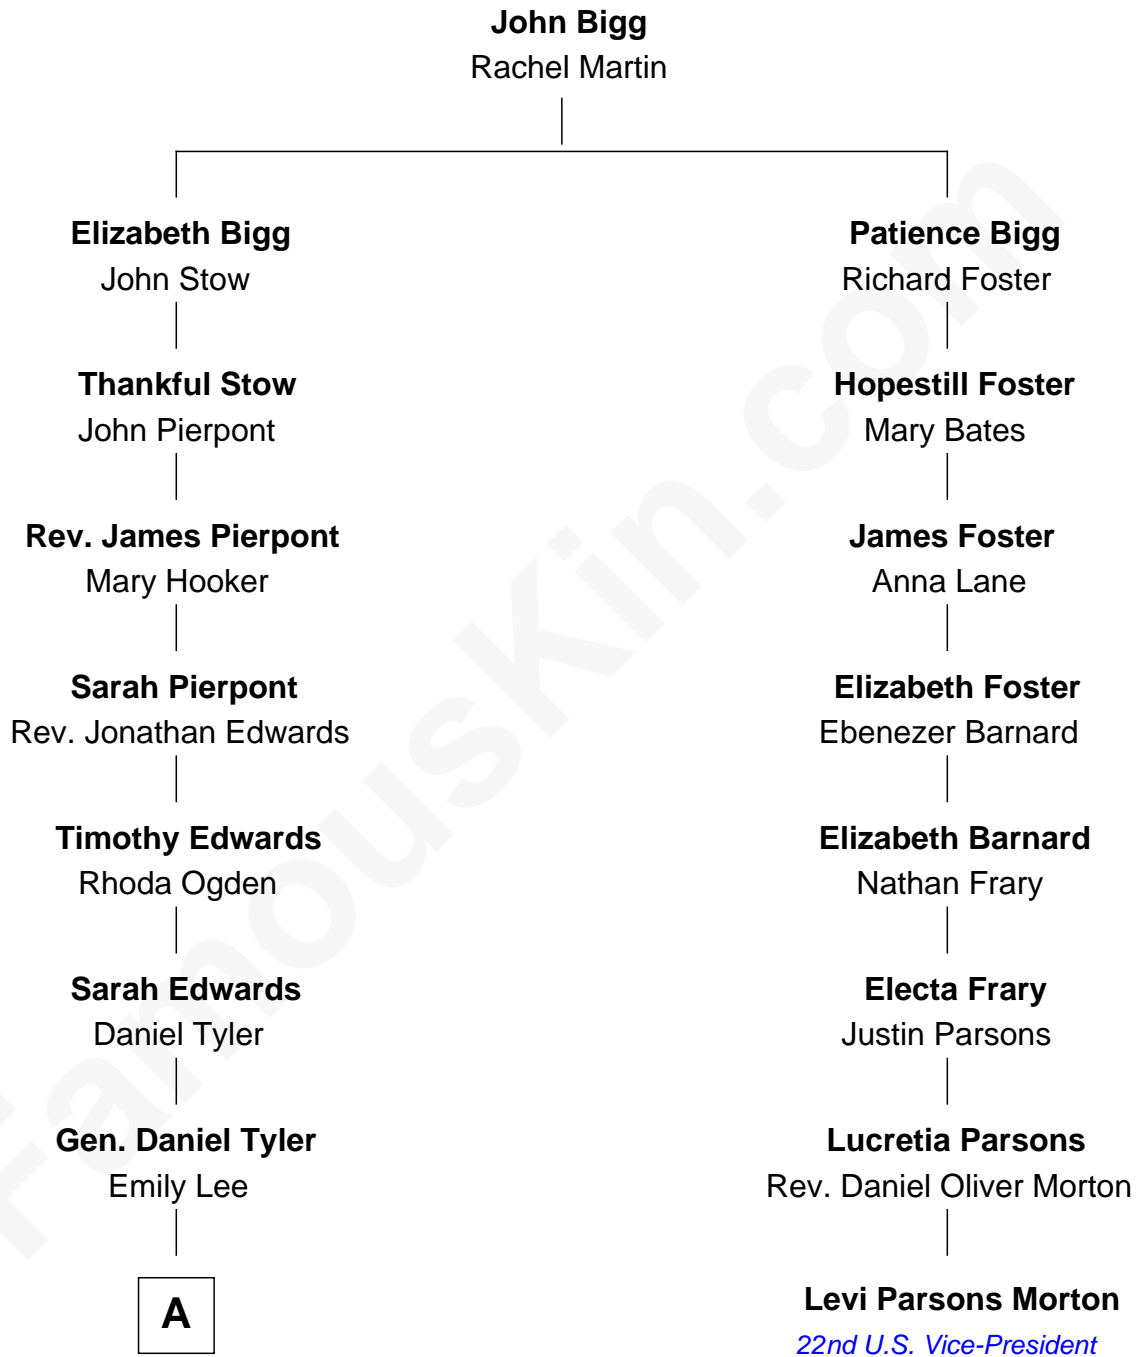

FamousKin.com

Relationship Chart of

Edith (Carow) Roosevelt

First Lady of President Theodore Roosevelt

7th cousin 1 time removed of

Levi Parsons Morton
22nd U.S. Vice-President

A

—
Gertrude Elizabeth Tyler

Charles Carow

—
Edith (Carow) Roosevelt

First Lady of Theodore Roosevelt

FamousKin.com