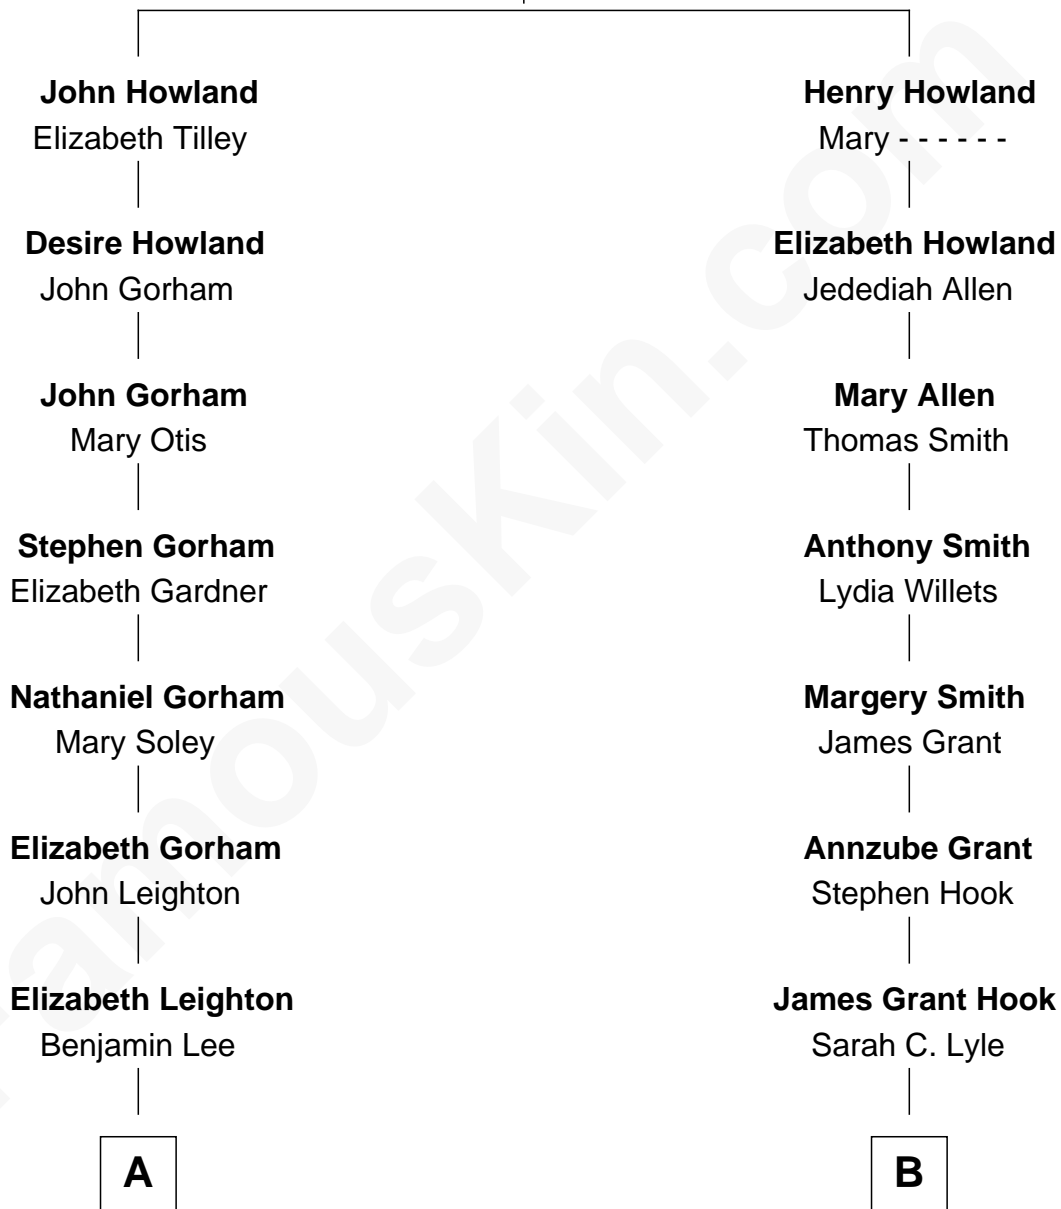

## Relationship Chart of

### Edith (Carow) Roosevelt

*First Lady of President Theodore Roosevelt*

9th cousin 1 time removed of

### Johnny Carson

*TV Host - "The Tonight Show"*

**Henry Howland**

Margaret - - - - -

**A**

**Emily Lee**

Gen. Daniel Tyler

**Gertrude Elizabeth Tyler**

Charles Carow

**Edith (Carow) Roosevelt**

*First Lady of Theodore Roosevelt*

**B**

**William Hook**

Cynthia Saphronia Hopkins

**George William Hook**

Jessie Elton Boyd