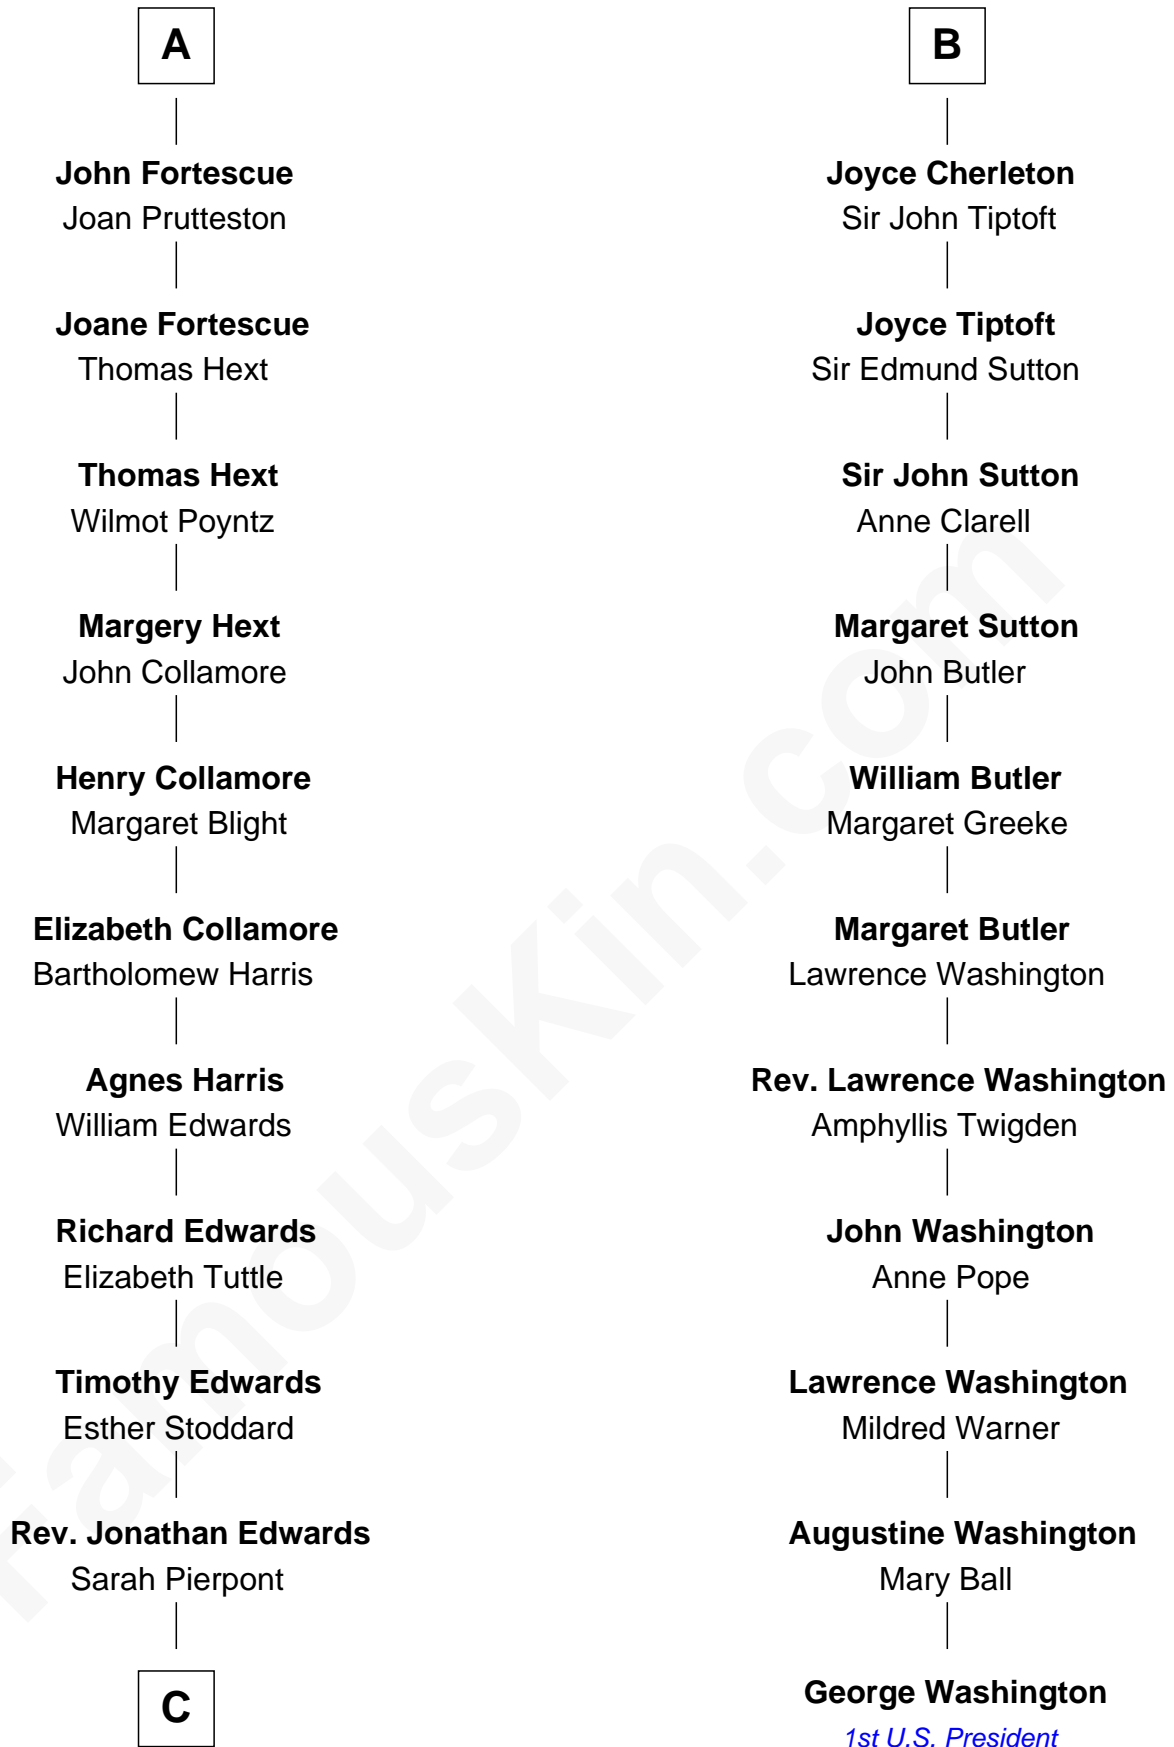

## Relationship Chart of

### Edith (Carow) Roosevelt

*First Lady of President Theodore Roosevelt*

17th cousin 4 times removed of

**George Washington**  
*1st U.S. President*

**C**

—  
**Timothy Edwards**

Rhoda Ogden

—  
**Sarah Edwards**