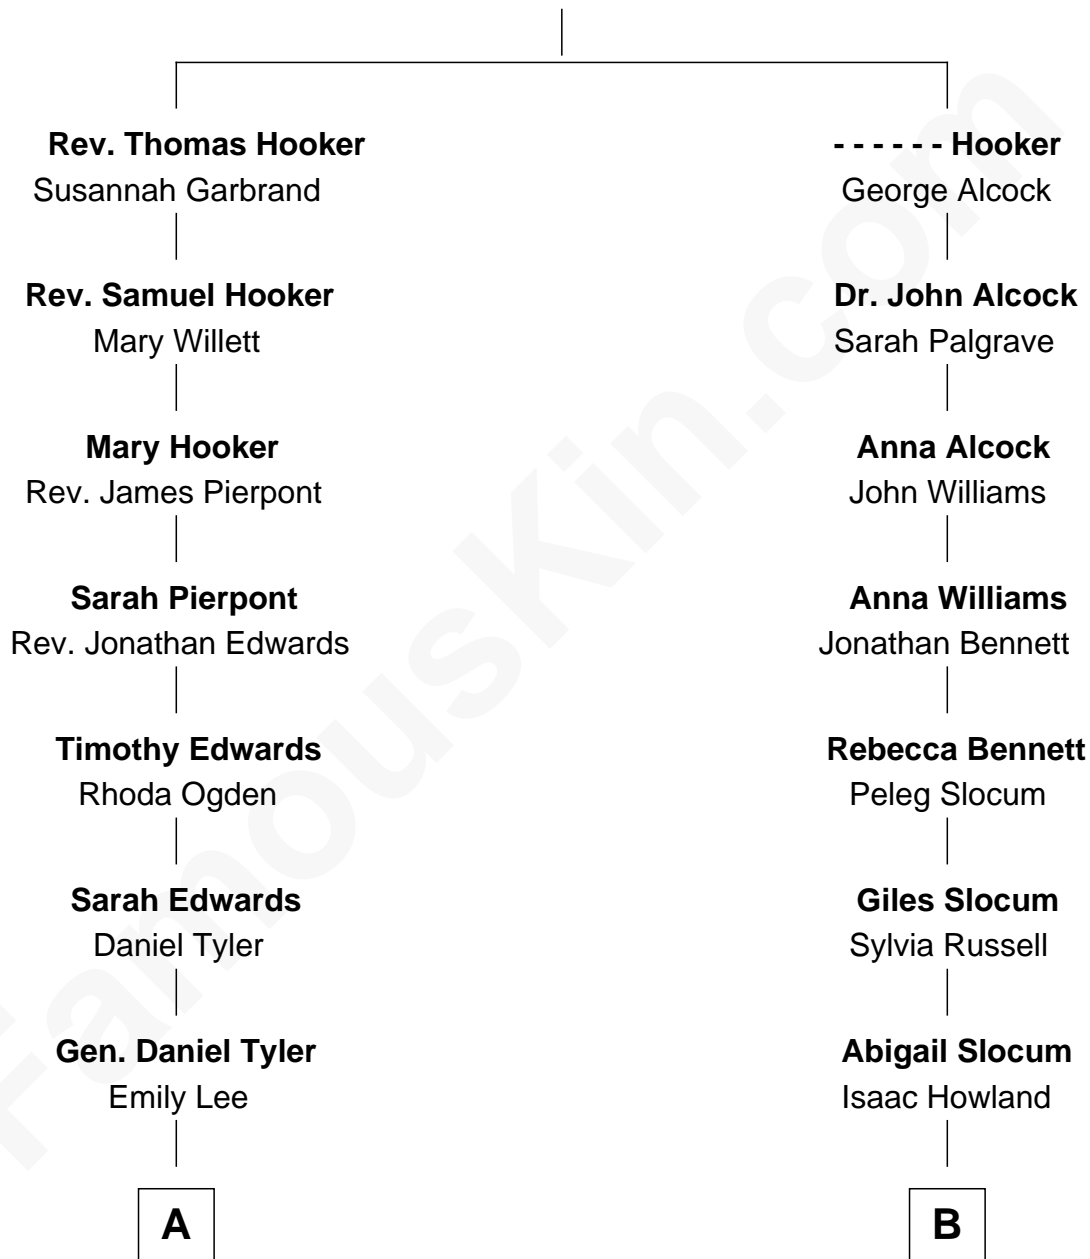

## Relationship Chart of

### Edith (Carow) Roosevelt

*First Lady of President Theodore Roosevelt*

8th cousin 1 time removed of

**Hetty Green**

*"The Witch of Wall Street"*

**Thomas Hooker**

**A**

**Gertrude Elizabeth Tyler**

Charles Carow

**Edith (Carow) Roosevelt**

*First Lady of Theodore Roosevelt*

**B**

**Mehitable Howland**

Gideon Howland

**Abby Slocum Howland**

Edward Mott Robinson

**Hetty Green**

*"The Witch of Wall Street"*

FamousKin.com