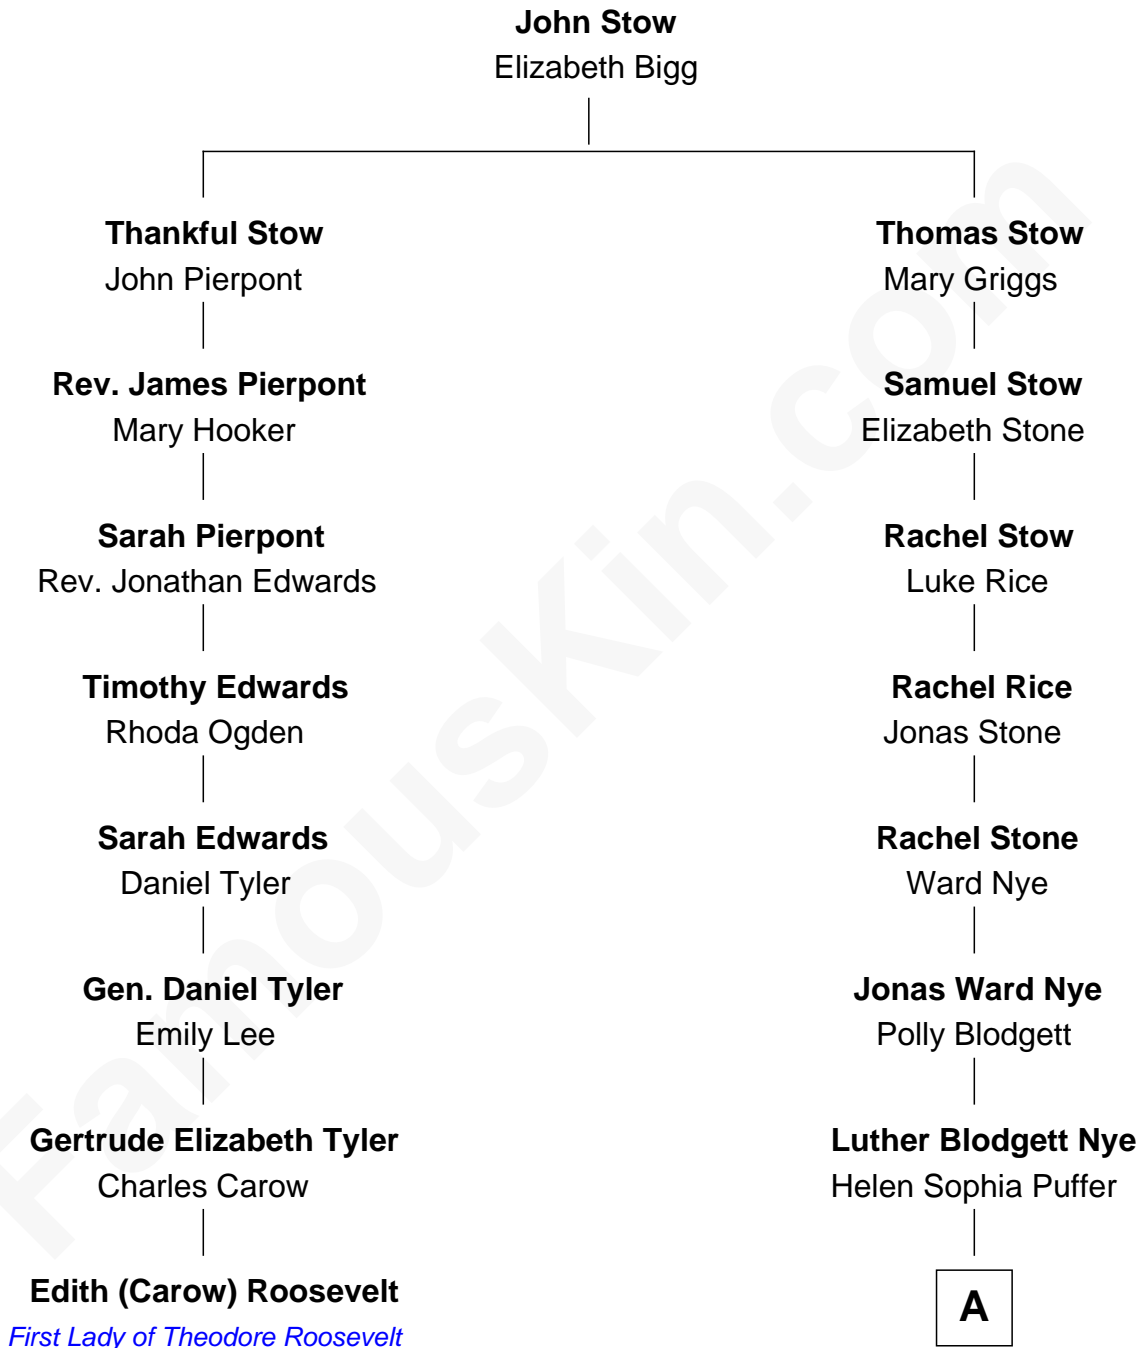

FamousKin.com

Relationship Chart of

Edith (Carow) Roosevelt

First Lady of President Theodore Roosevelt

7th cousin 2 times removed of

Bill Nye

TV's The Science Guy

A

Luther Bertram Nye

Minnie Wheatley Farr

Edwin Darby Nye

Dr. Jacqueline Blanche Jenkins

Bill Nye

TV's The Science Guy

FamousKin.com