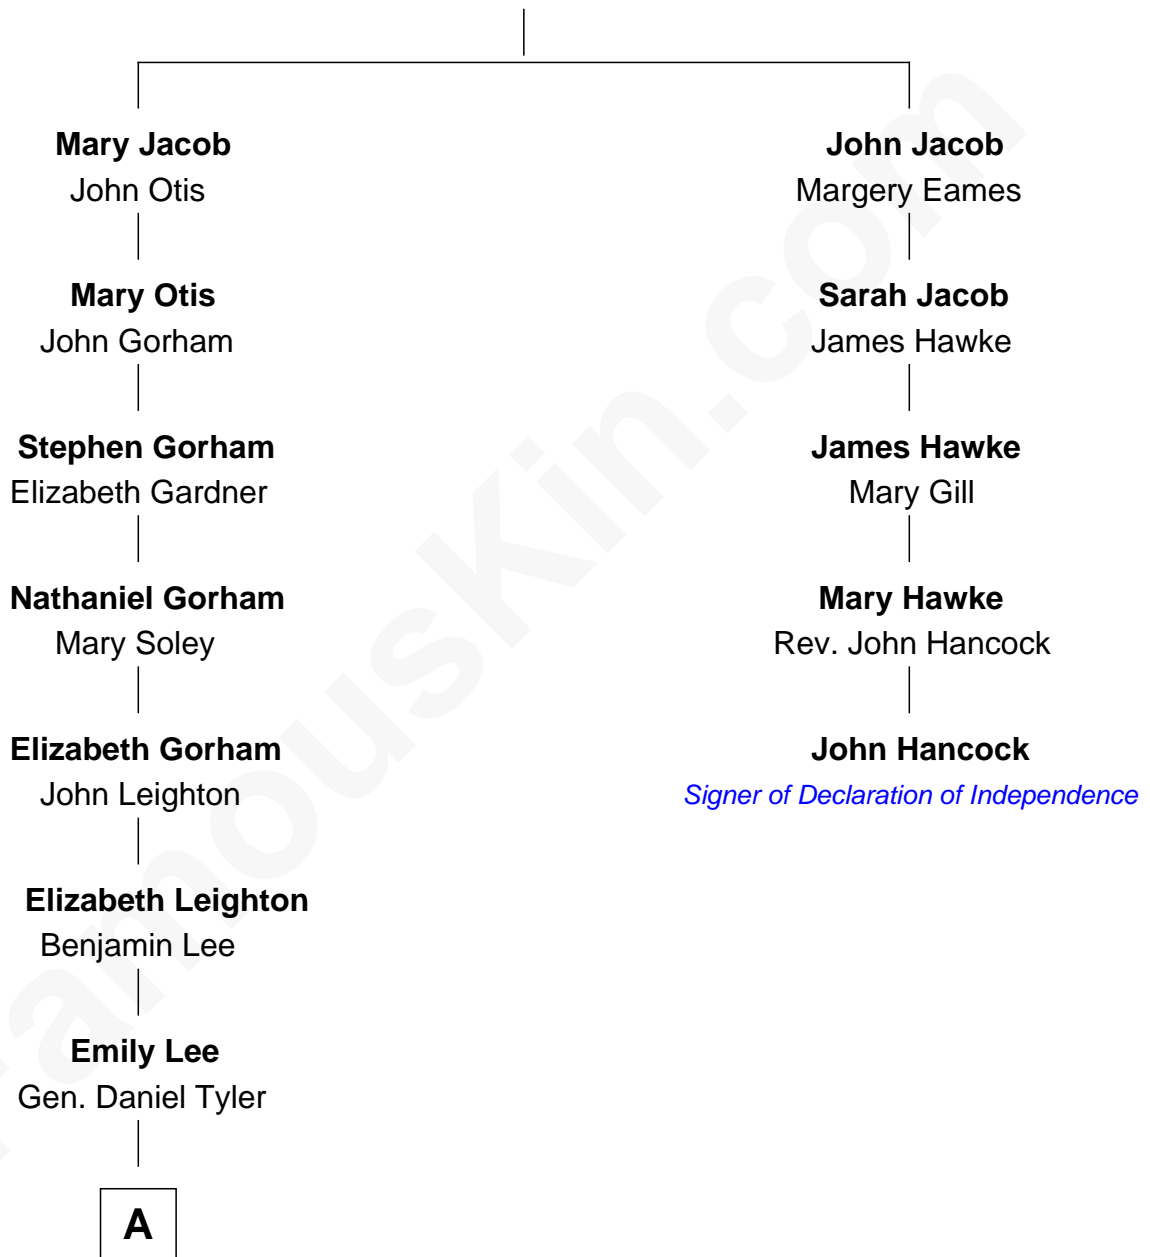

FamousKin.com

Relationship Chart of

Edith (Carow) Roosevelt

First Lady of President Theodore Roosevelt

4th cousin 4 times removed of

John Hancock

Signer of the Declaration of Independence

Nicholas Jacob

Mary Gilman

A

—
Gertrude Elizabeth Tyler

Charles Carow

—
Edith (Carow) Roosevelt

First Lady of Theodore Roosevelt

FamousKin.com