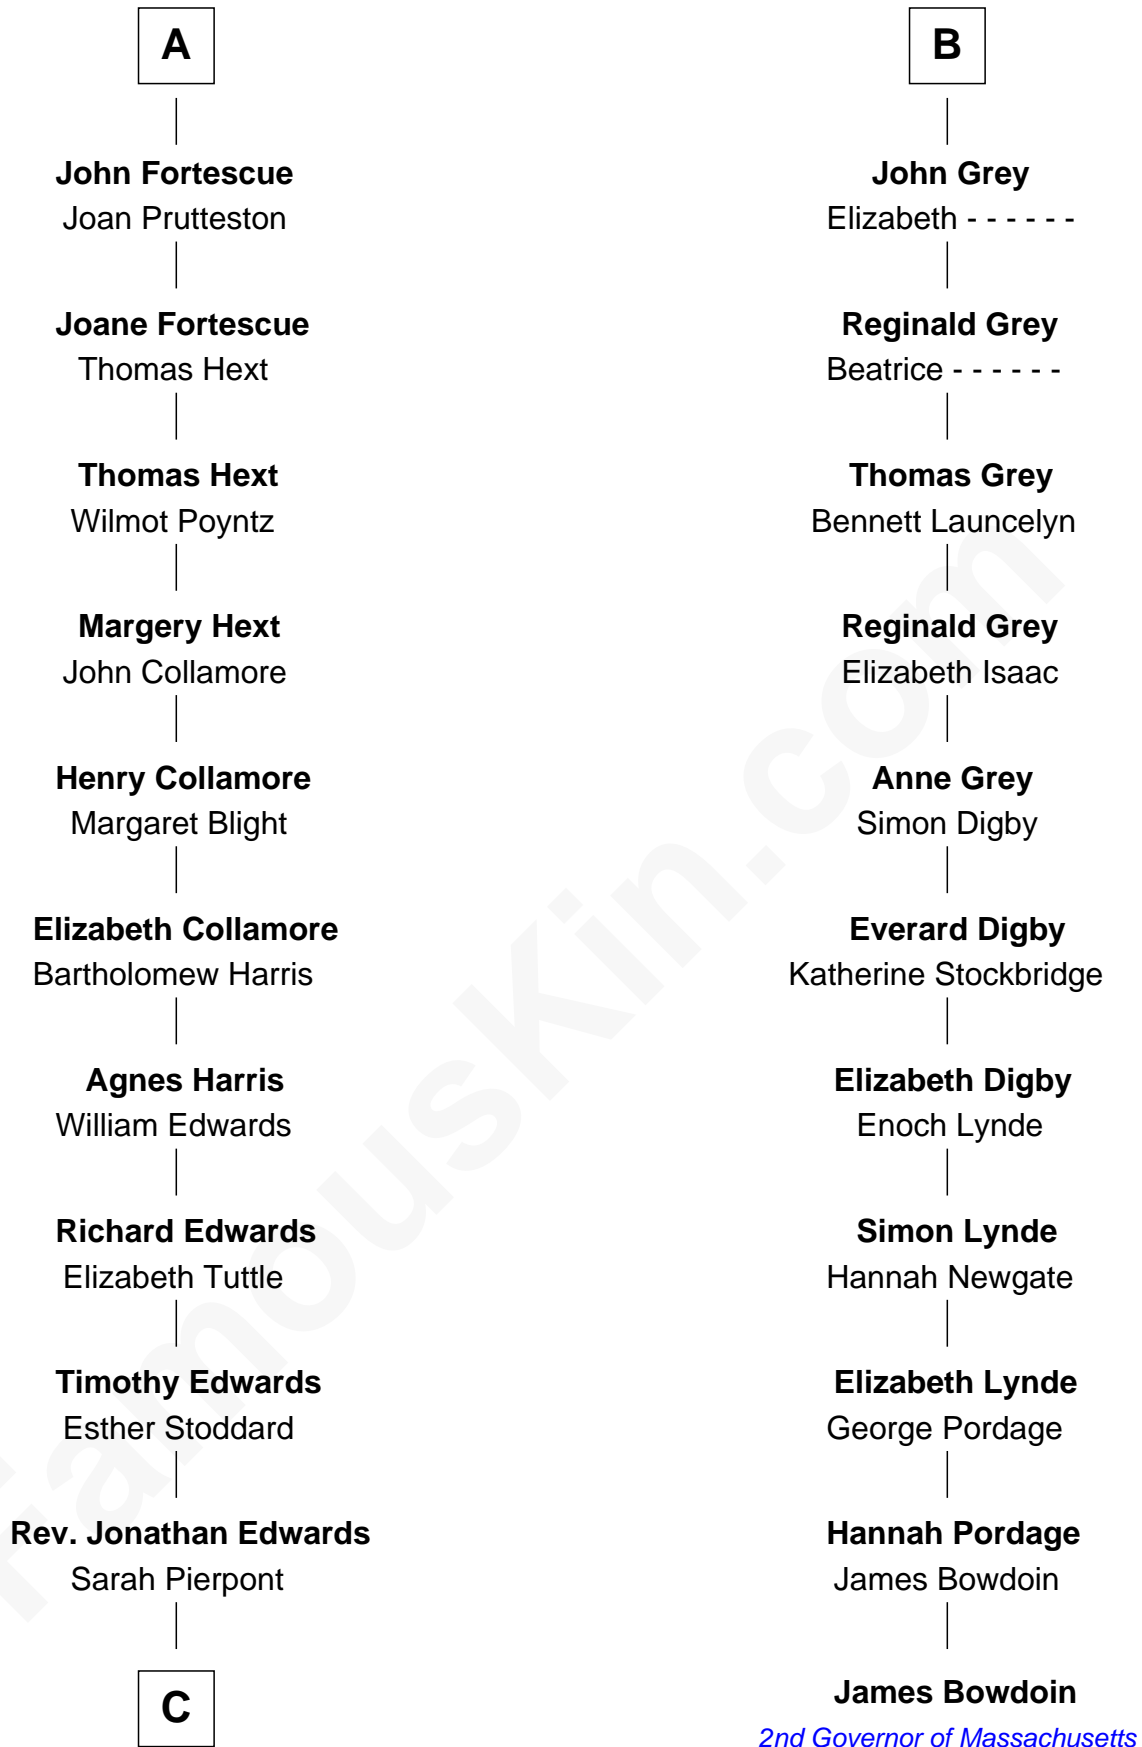

FamousKin.com

Relationship Chart of

Edith (Carow) Roosevelt

First Lady of President Theodore Roosevelt

17th cousin 4 times removed of

James Bowdoin

2nd Governor of Massachusetts

C

—
Timothy Edwards

Rhoda Ogden

—
Sarah Edwards

Daniel Tyler

—
Gen. Daniel Tyler

Emily Lee

—
Gertrude Elizabeth Tyler

Charles Carow

—
Edith (Carow) Roosevelt

First Lady of Theodore Roosevelt

FamousKin.com