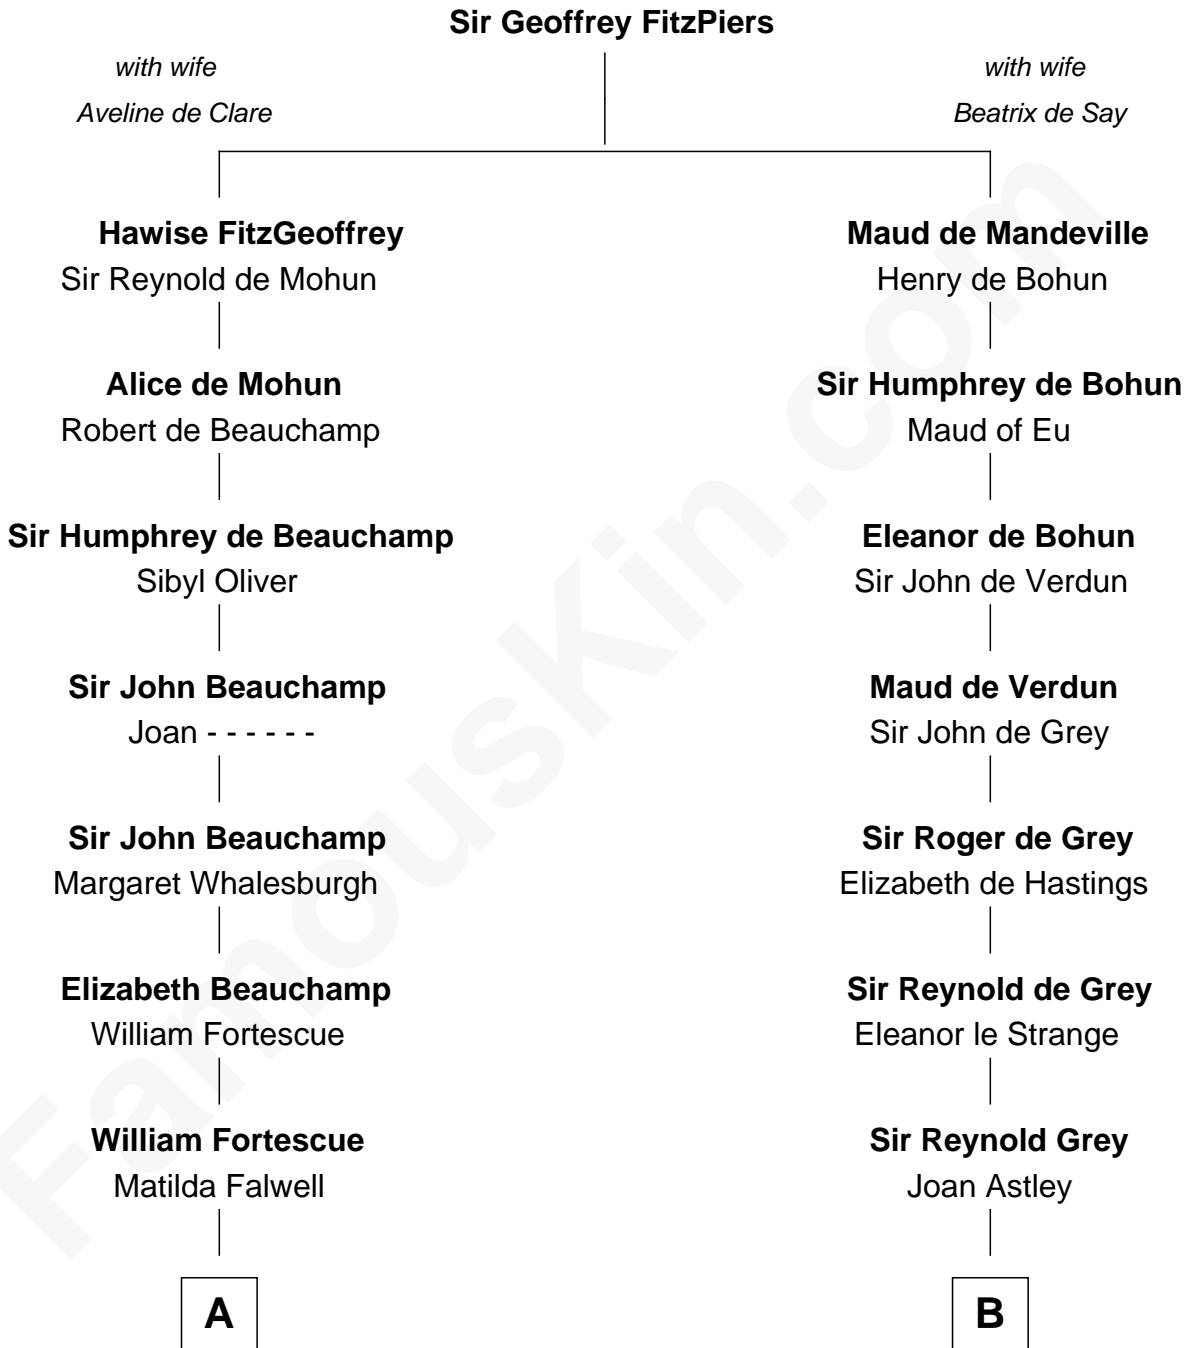

FamousKin.com

Relationship Chart of

Edith (Carow) Roosevelt

First Lady of President Theodore Roosevelt

17th cousin 4 times removed of

James Bowdoin

2nd Governor of Massachusetts

C

—
Timothy Edwards

Rhoda Ogden

—
Sarah Edwards

Daniel Tyler

—
Gen. Daniel Tyler

Emily Lee

—
Gertrude Elizabeth Tyler

Charles Carow

—
Edith (Carow) Roosevelt

First Lady of Theodore Roosevelt

FamousKin.com