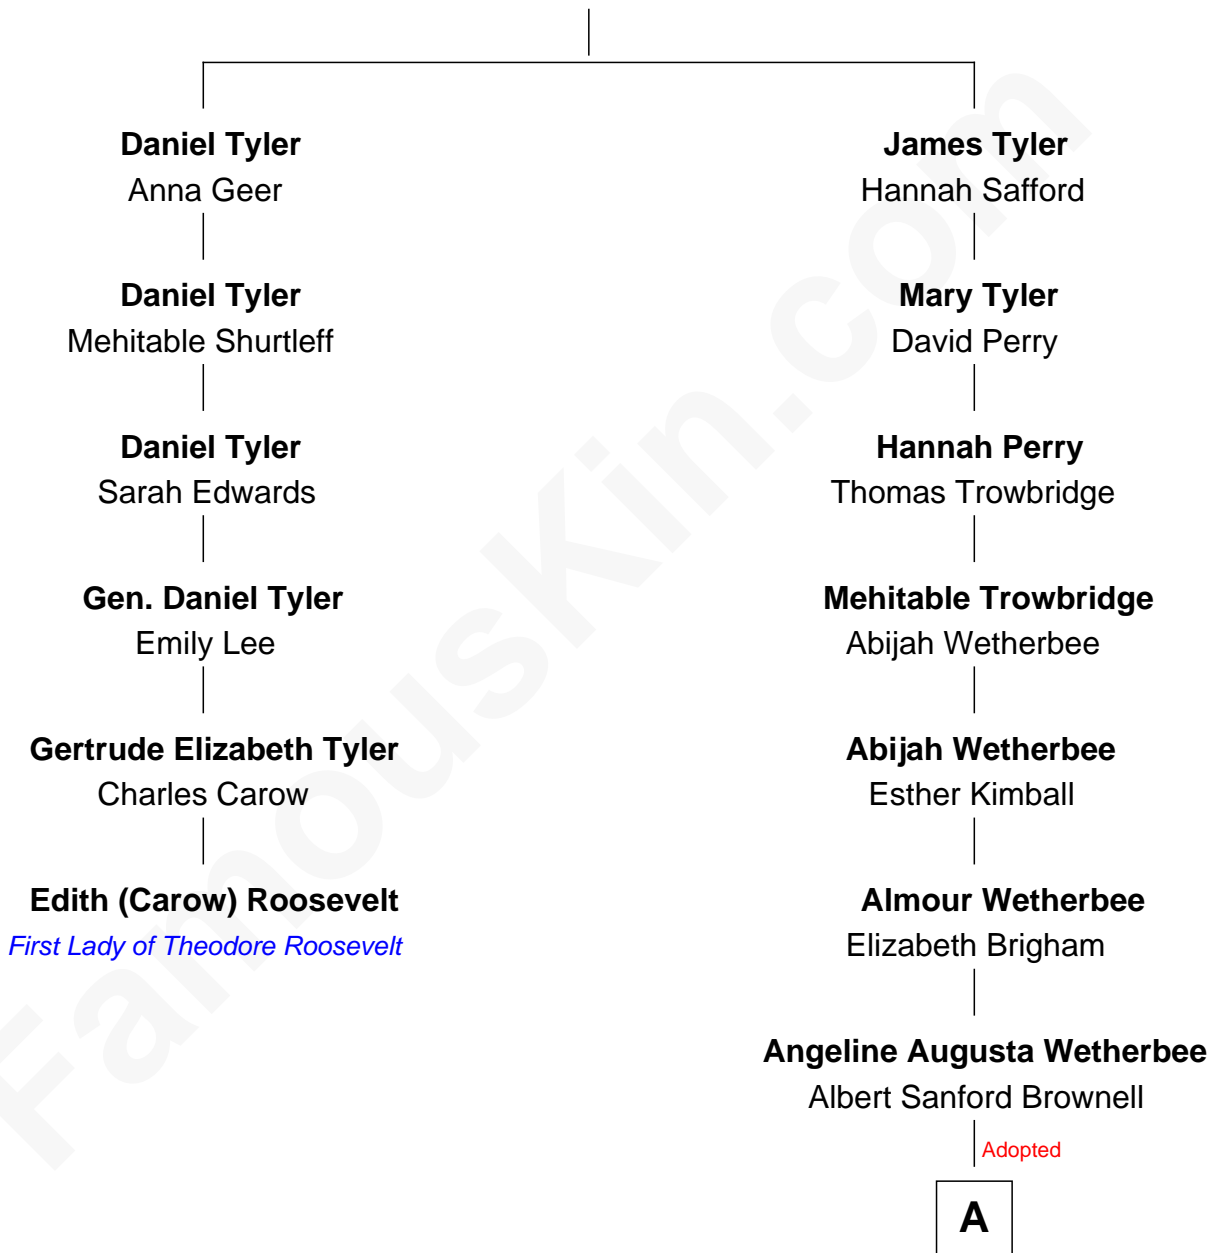

FamousKin.com

Relationship Chart of

Edith (Carow) Roosevelt

First Lady of President Theodore Roosevelt

5th cousin 5 times removed of

James Brolin

TV and Movie Actor

Hopestill Tyler

Mary Lovett

A

—
Helen Aline Brownell

Ozro Edward Mansur

—
Alan J. Mansur

Gertrude K. Stone

—
Helen Sue Mansur

Henry Hurst Bruderlin