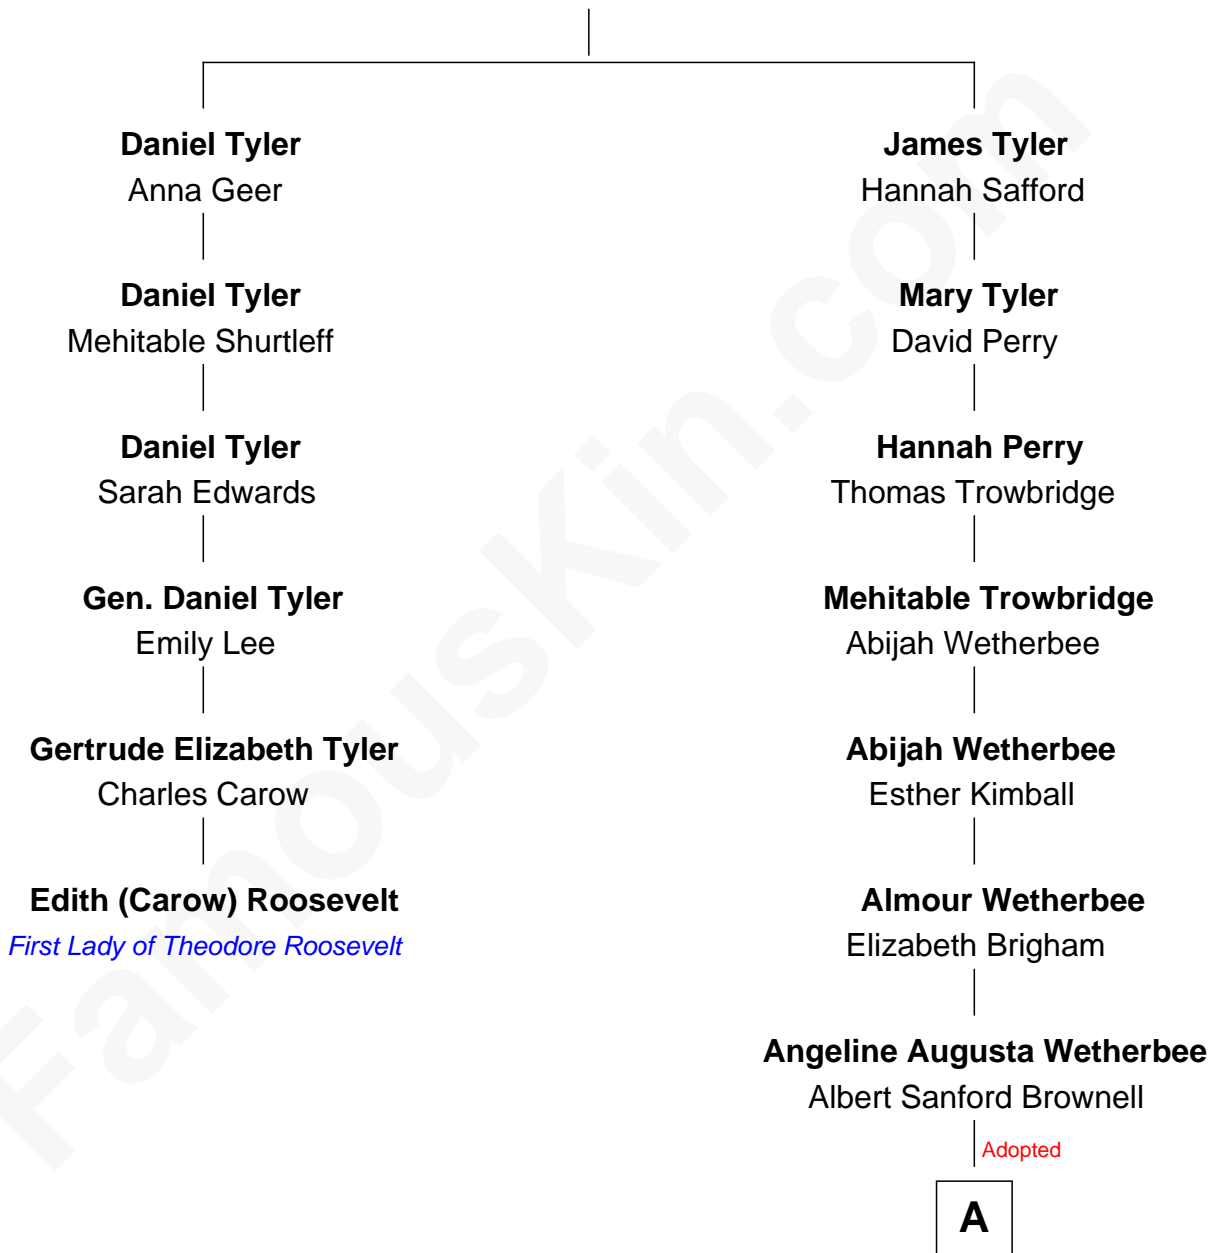

## Relationship Chart of

### Edith (Carow) Roosevelt

*First Lady of President Theodore Roosevelt*

5th cousin 6 times removed of

**Josh Brolin**

*TV and Movie Actor*

**Hopestill Tyler**

Mary Lovett

**A**

**Helen Aline Brownell**

Ozro Edward Mansur

**Alan J. Mansur**

Gertrude K. Stone

**Helen Sue Mansur**

Henry Hurst Bruderlin

**Craig Kenneth Bruderlin**

Jane Cameron Agee

**Josh Brolin**

*TV and Movie Actor*