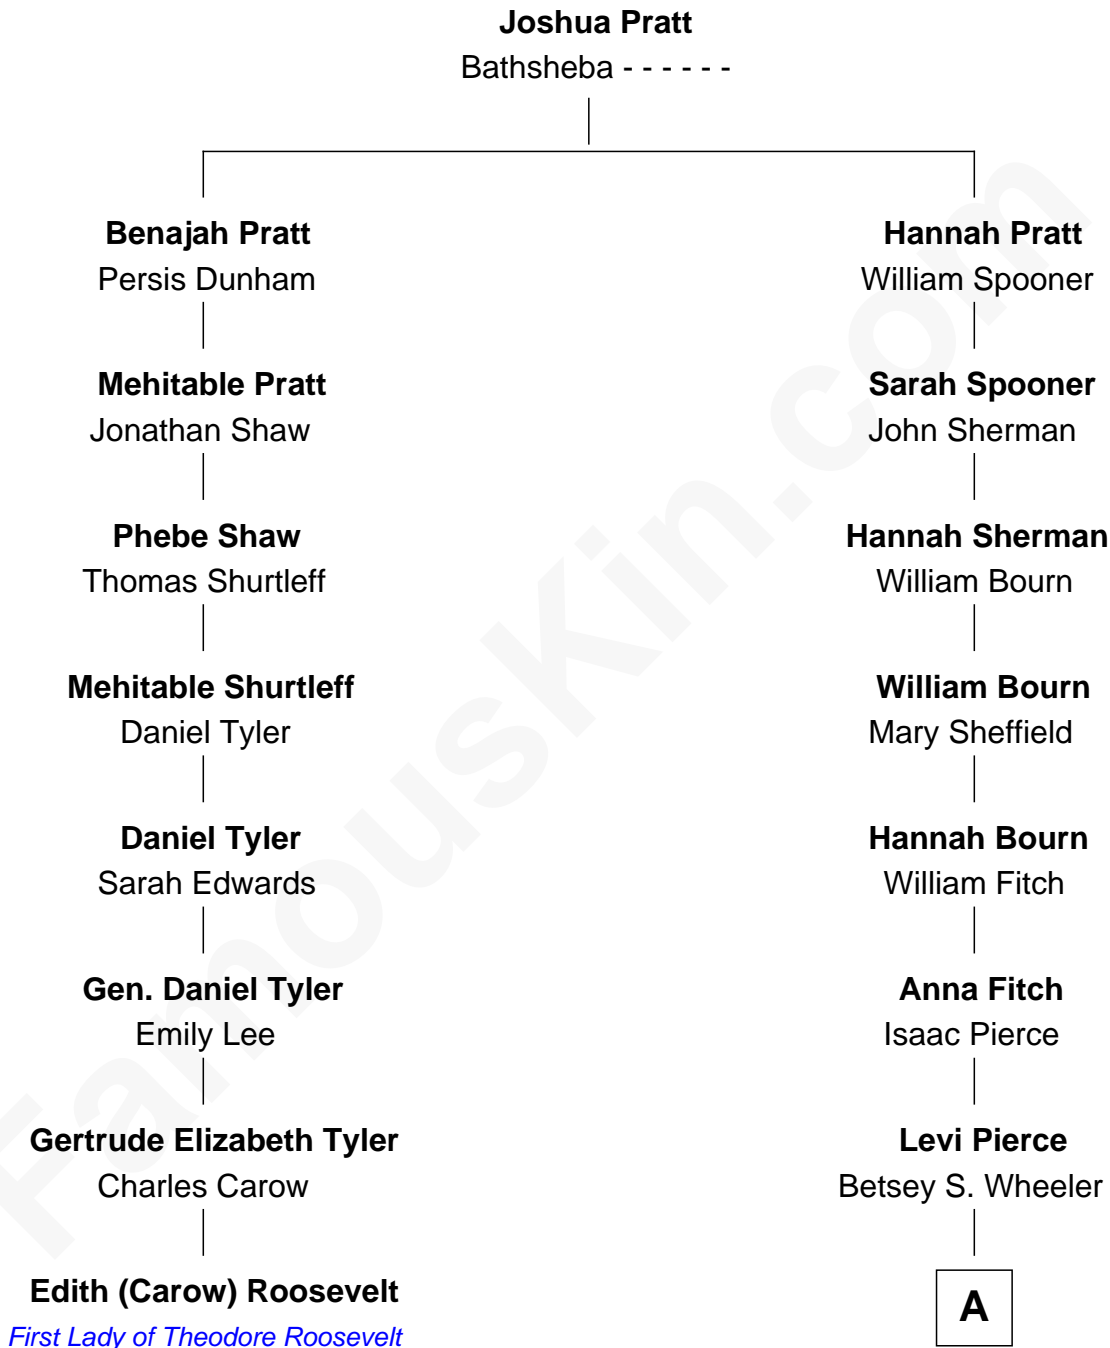

FamousKin.com

Relationship Chart of

Edith (Carow) Roosevelt

First Lady of President Theodore Roosevelt

7th cousin 5 times removed of

Jeb Bush

43rd Governor of Florida

A

Elizabeth Slade Pierce
Cortland Philip Livingston Butler

Mary Elizabeth Butler
Robert Emmet Sheldon

Flora Sheldon
Samuel Prescott Bush

Prescott Sheldon Bush
Dorothy Wear Walker

George Herbert Walker Bush
Barbara Pierce