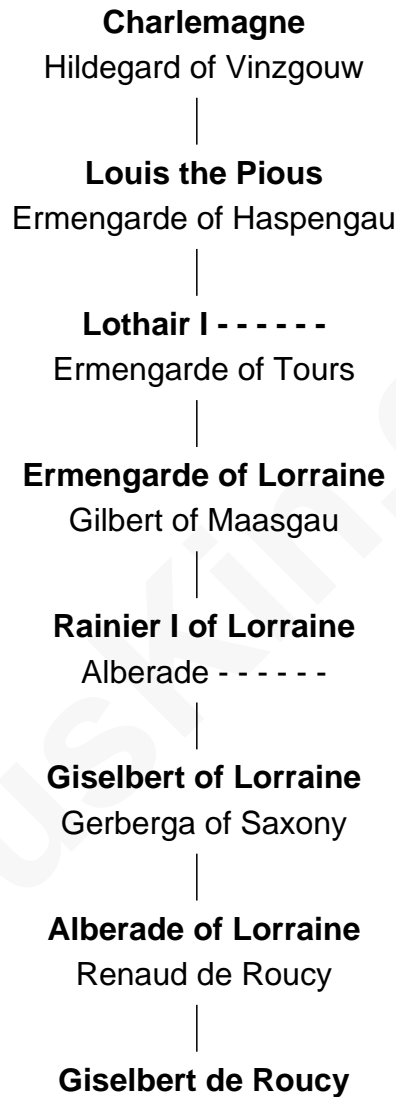

FamousKin.com

Relationship Chart of

Edith (Carow) Roosevelt

First Lady of President Theodore Roosevelt

34th Great-granddaughter of

Charlemagne

King of the Franks

A