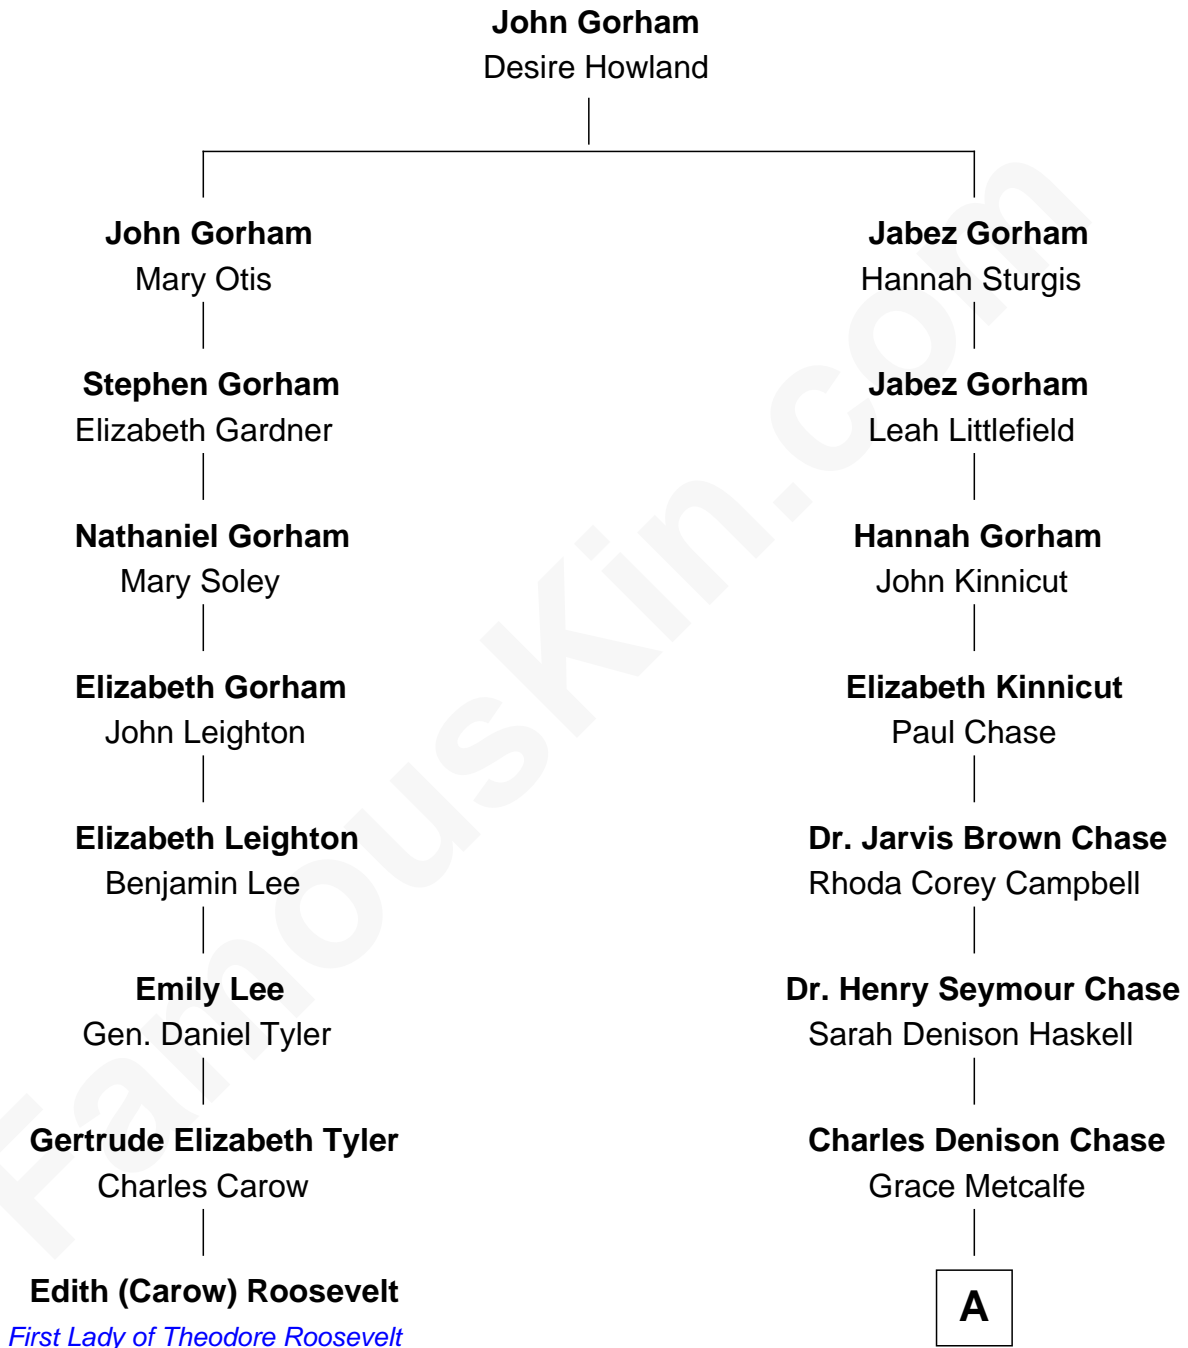

FamousKin.com

Relationship Chart of

Edith (Carow) Roosevelt

First Lady of President Theodore Roosevelt

7th cousin 2 times removed of

Chevy Chase

Comedian, Actor and Writer

A

Edward Leigh Chase

Mabel Penrose Tinsley

Edward Tinsley Chase

Cathalene Parker Browning

Chevy Chase

Comedian, Actor and Writer

FamousKin.com