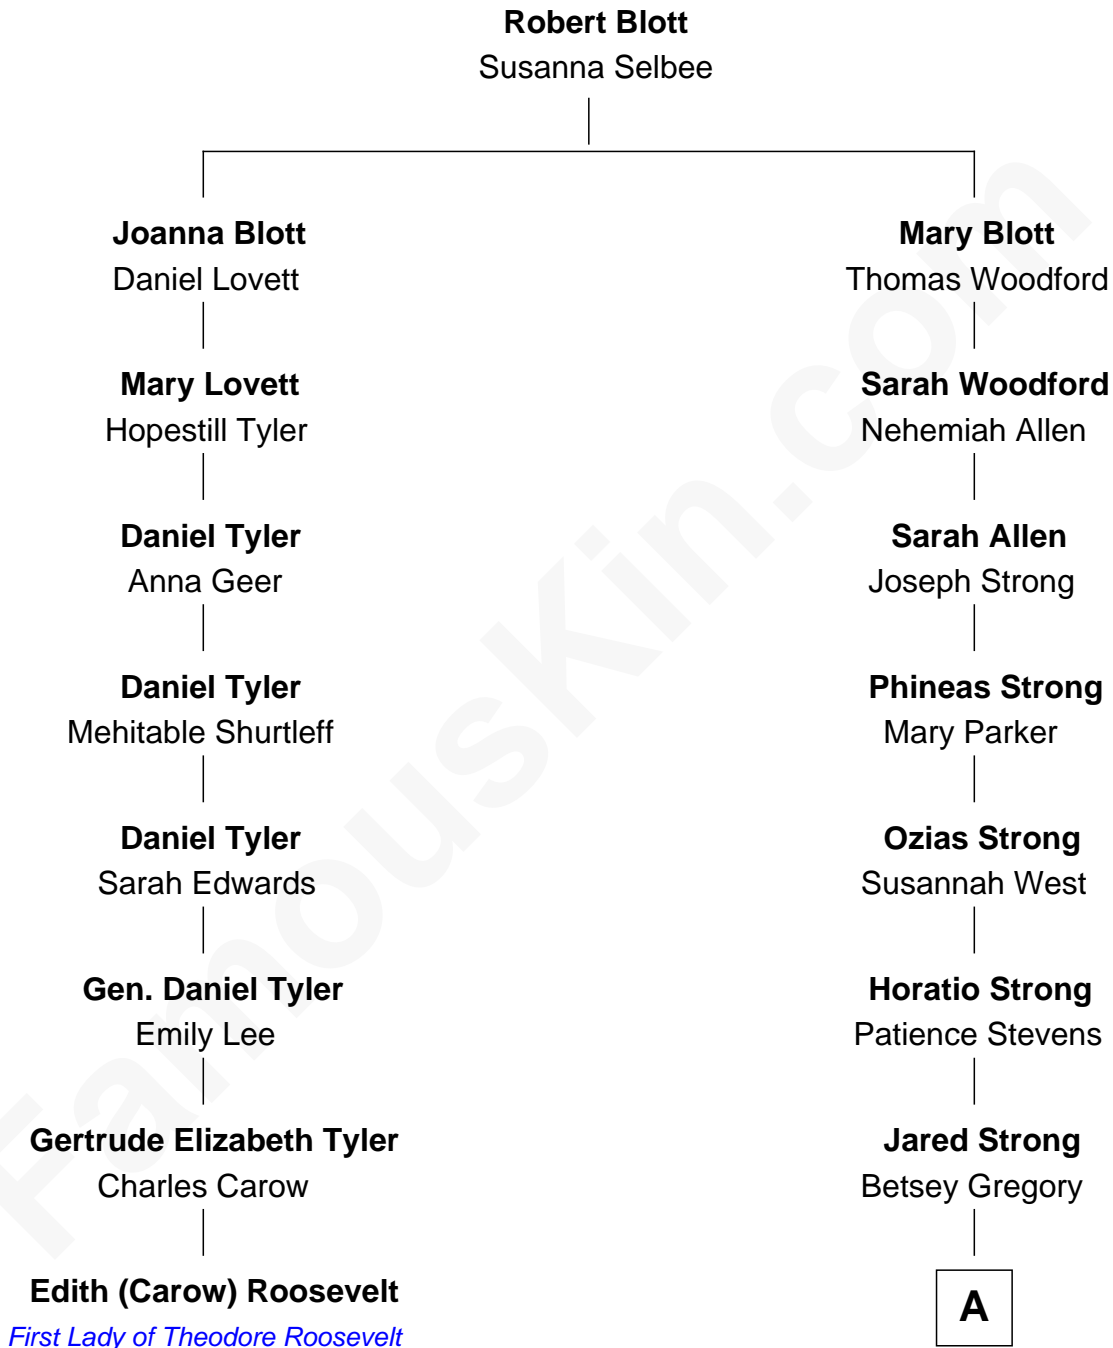

FamousKin.com

Relationship Chart of

Edith (Carow) Roosevelt

First Lady of President Theodore Roosevelt

7th cousin 4 times removed of

Sarah Caldwell

1st Female Conductor of the Metropolitan Opera

A

—
Sarah Caldwell

American Opera Conductor