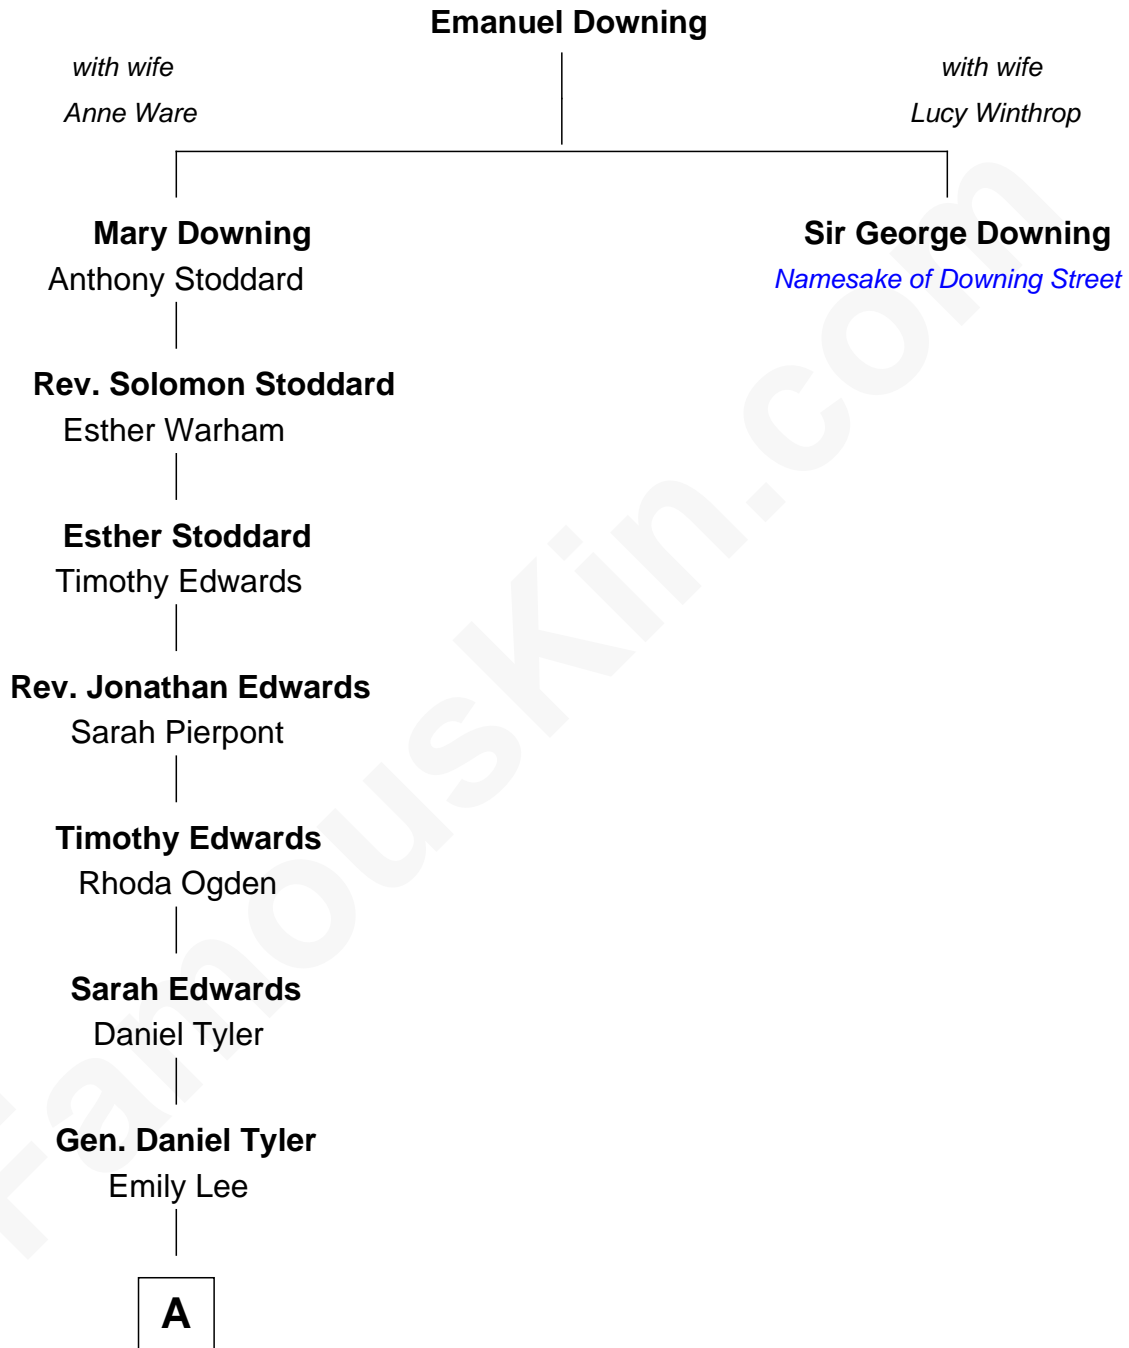

FamousKin.com

Relationship Chart of

Edith (Carow) Roosevelt

First Lady of President Theodore Roosevelt

6th great-grandniece of

Sir George Downing

Namesake of Downing Street in London

A

—
Gertrude Elizabeth Tyler

Charles Carow

—
Edith (Carow) Roosevelt

First Lady of Theodore Roosevelt

FamousKin.com