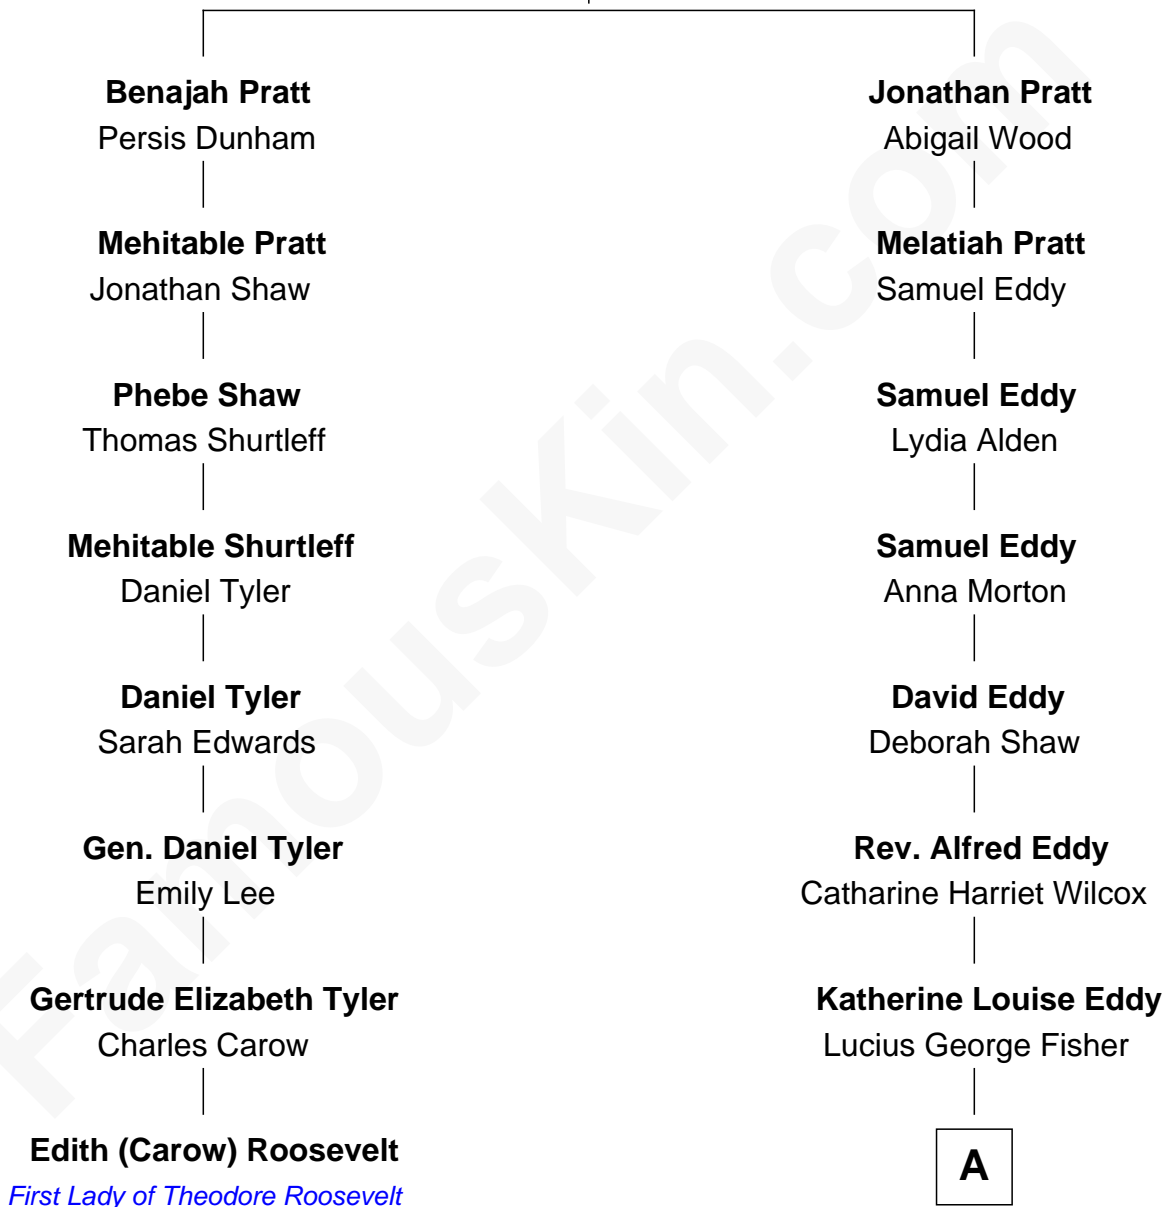

## Relationship Chart of

### Edith (Carow) Roosevelt

*First Lady of President Theodore Roosevelt*

7th cousin 3 times removed of

**Jodie Foster**  
*Movie Actress*

**Joshua Pratt**  
Bathsheba - - - - -

**A**

**Alice Eddy Fisher**  
Alexis Caldwell Foster