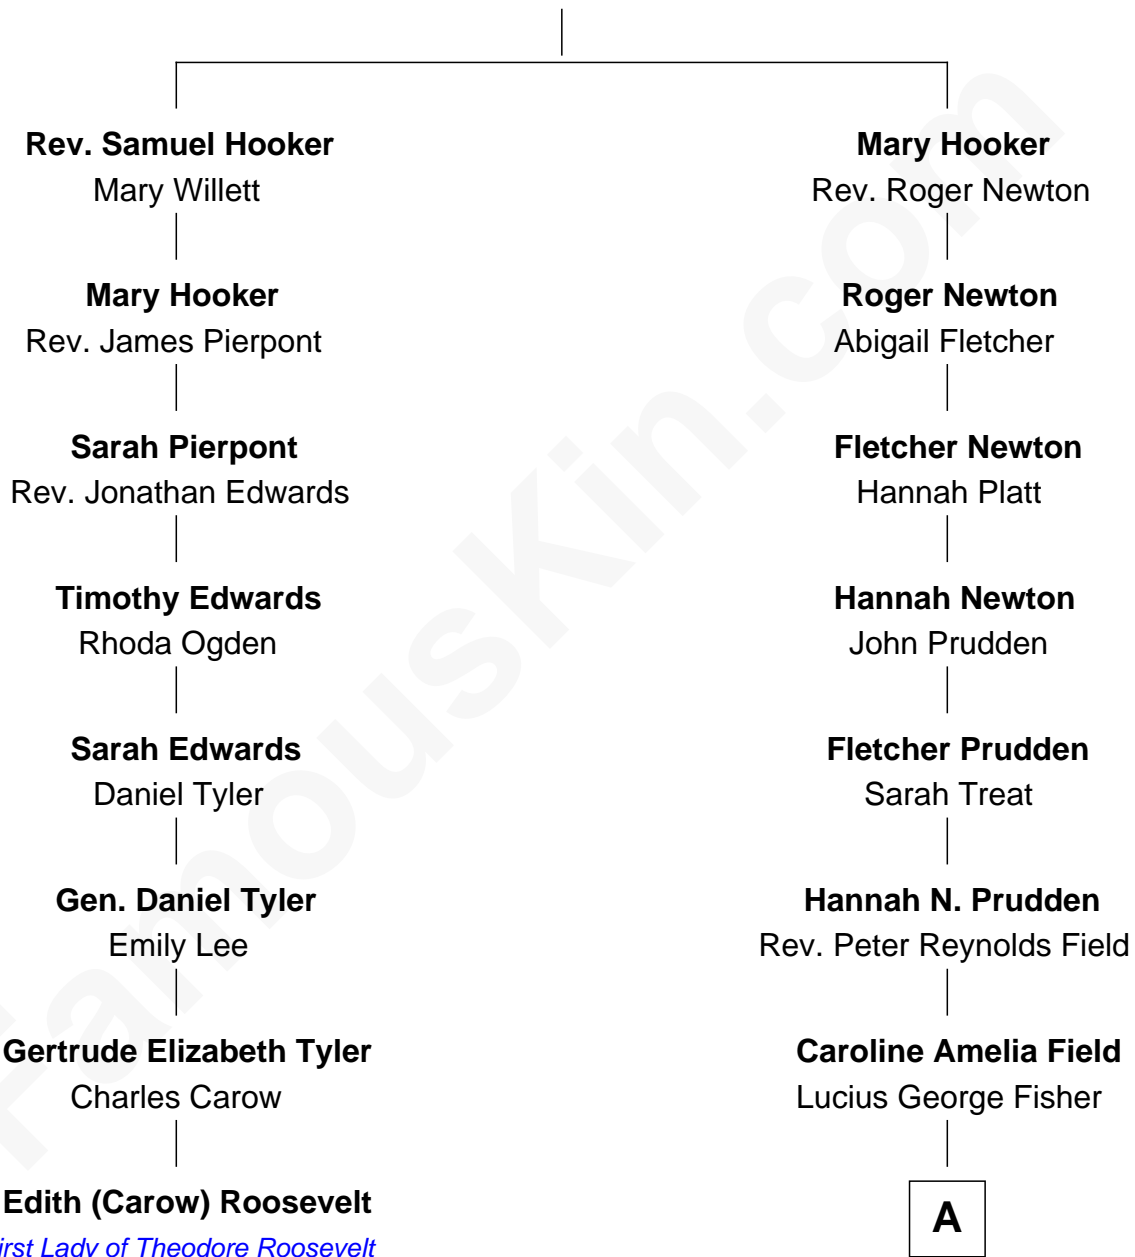

## Relationship Chart of

### Edith (Carow) Roosevelt

*First Lady of President Theodore Roosevelt*

7th cousin 4 times removed of

**Jodie Foster**  
*Movie Actress*

**Rev. Thomas Hooker**  
Susannah Garbrand

**A**

**Lucius George Fisher**

Katherine Louise Eddy

**Alice Eddy Fisher**

Alexis Caldwell Foster

**Lucius Fisher Foster**

Constance Marie Robertson

**Lucius Fisher Foster**

Evelyn Della Almond

**Jodie Foster**