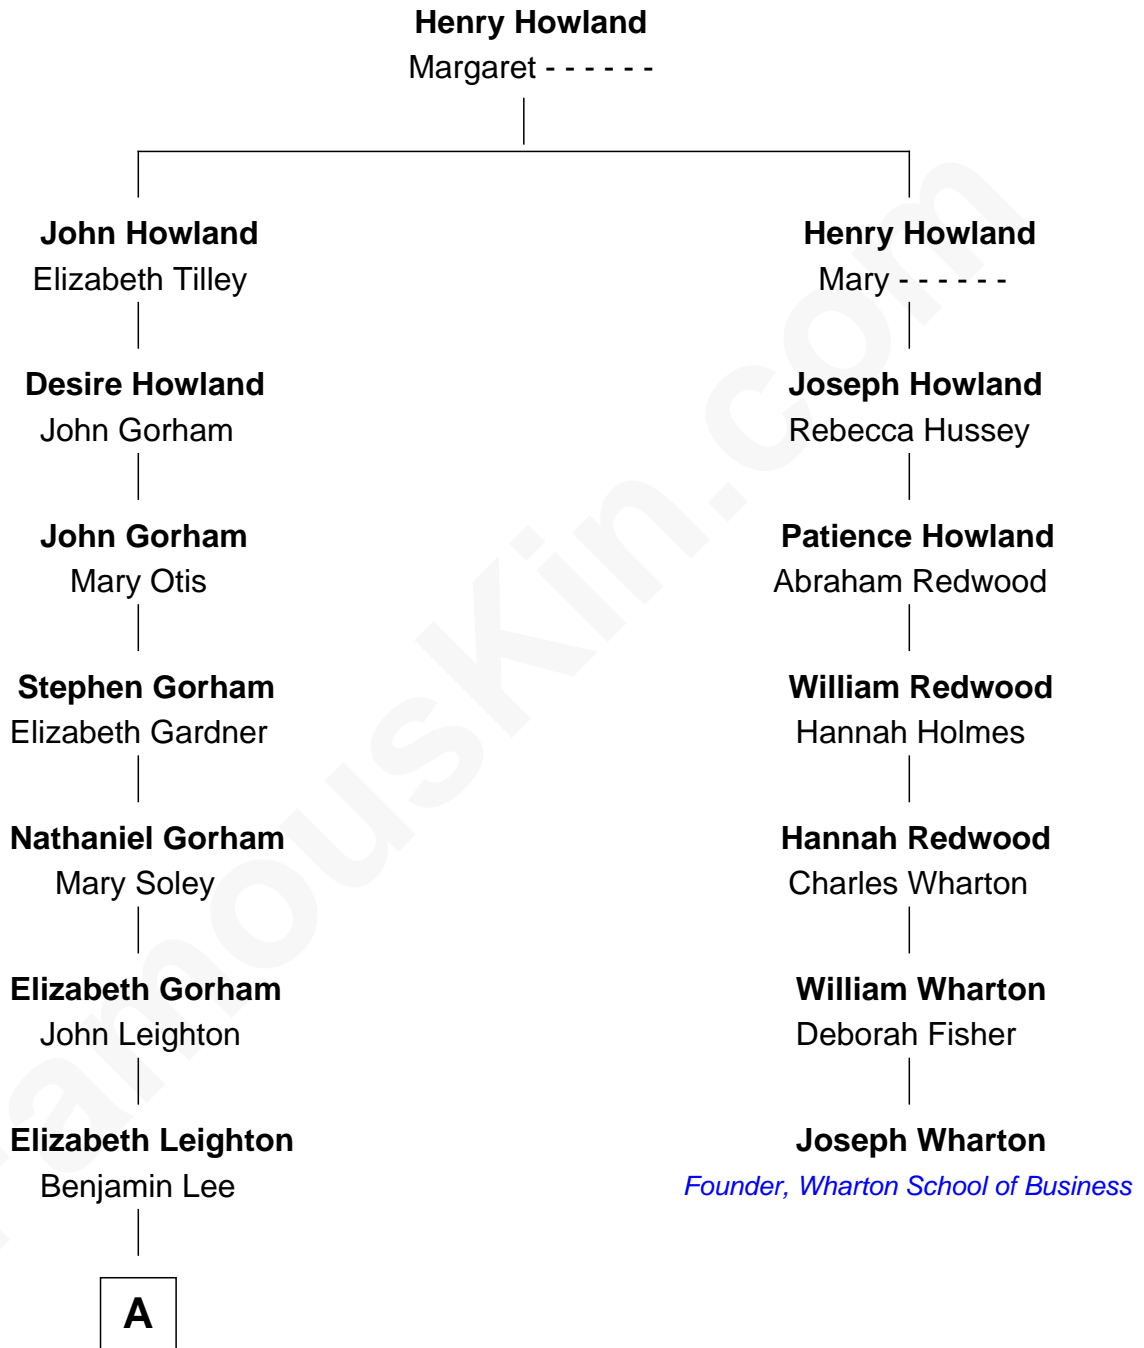

FamousKin.com

Relationship Chart of

Edith (Carow) Roosevelt

First Lady of President Theodore Roosevelt

6th cousin 3 times removed of

Joseph Wharton

Founder of the Wharton School of Business

A

—
Emily Lee

Gen. Daniel Tyler

—
Gertrude Elizabeth Tyler

Charles Carow

—
Edith (Carow) Roosevelt

First Lady of Theodore Roosevelt

FamousKin.com