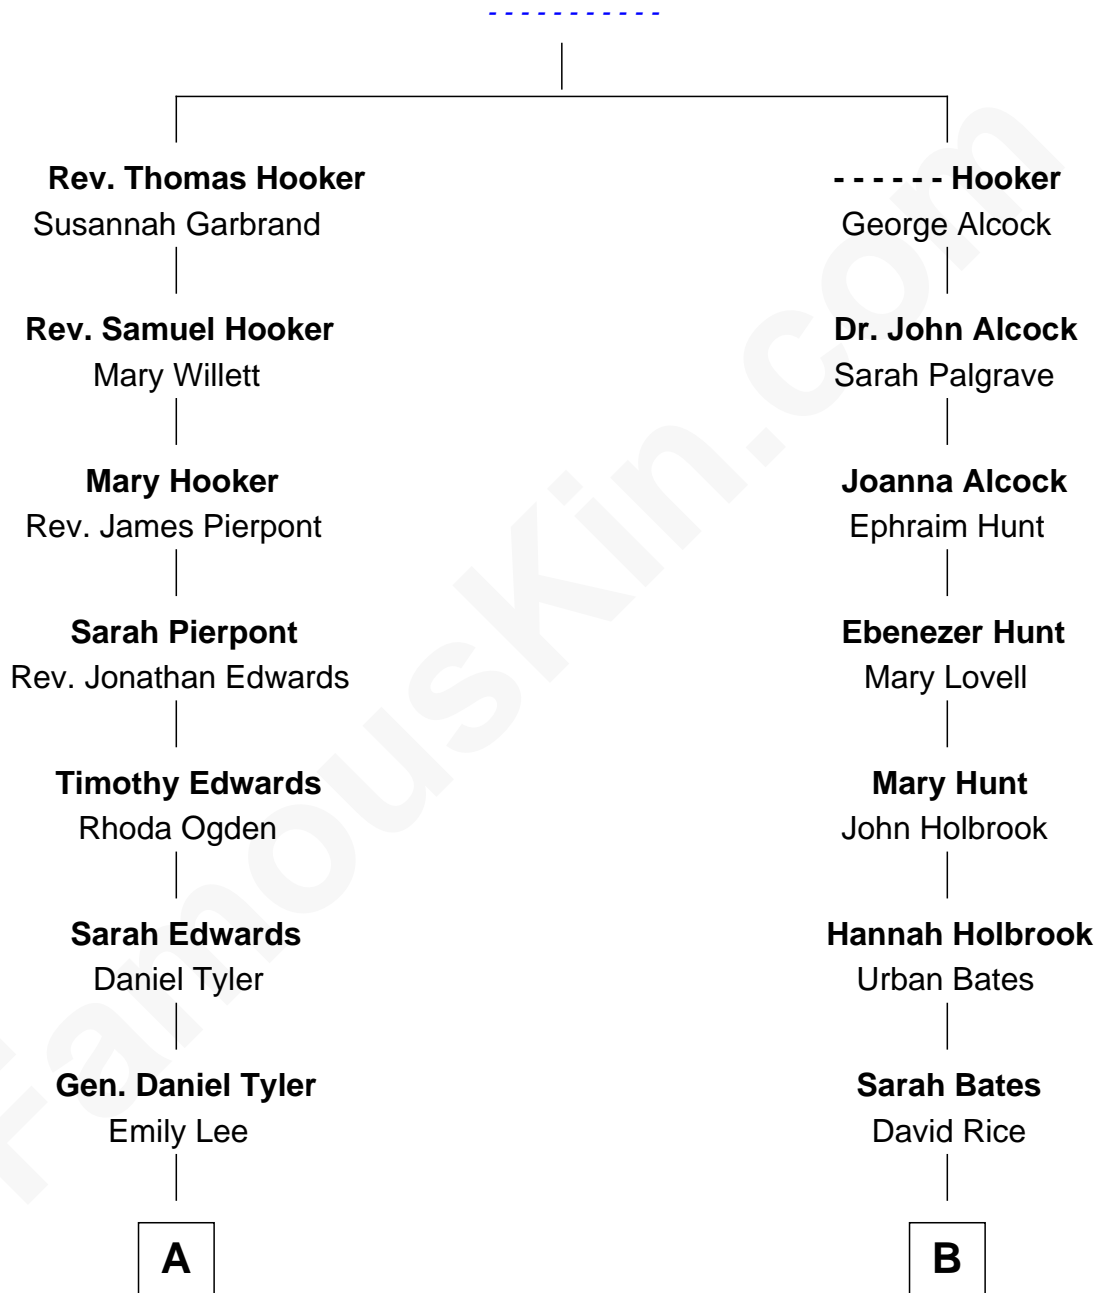

FamousKin.com

Relationship Chart of

Edith (Carow) Roosevelt

First Lady of President Theodore Roosevelt

8th cousin of

William Marsh Rice
Founder of Rice University

Thomas Hooker

A

Gertrude Elizabeth Tyler

Charles Carow

Edith (Carow) Roosevelt

First Lady of Theodore Roosevelt

B

David Rice

Patty Hall

William Marsh Rice