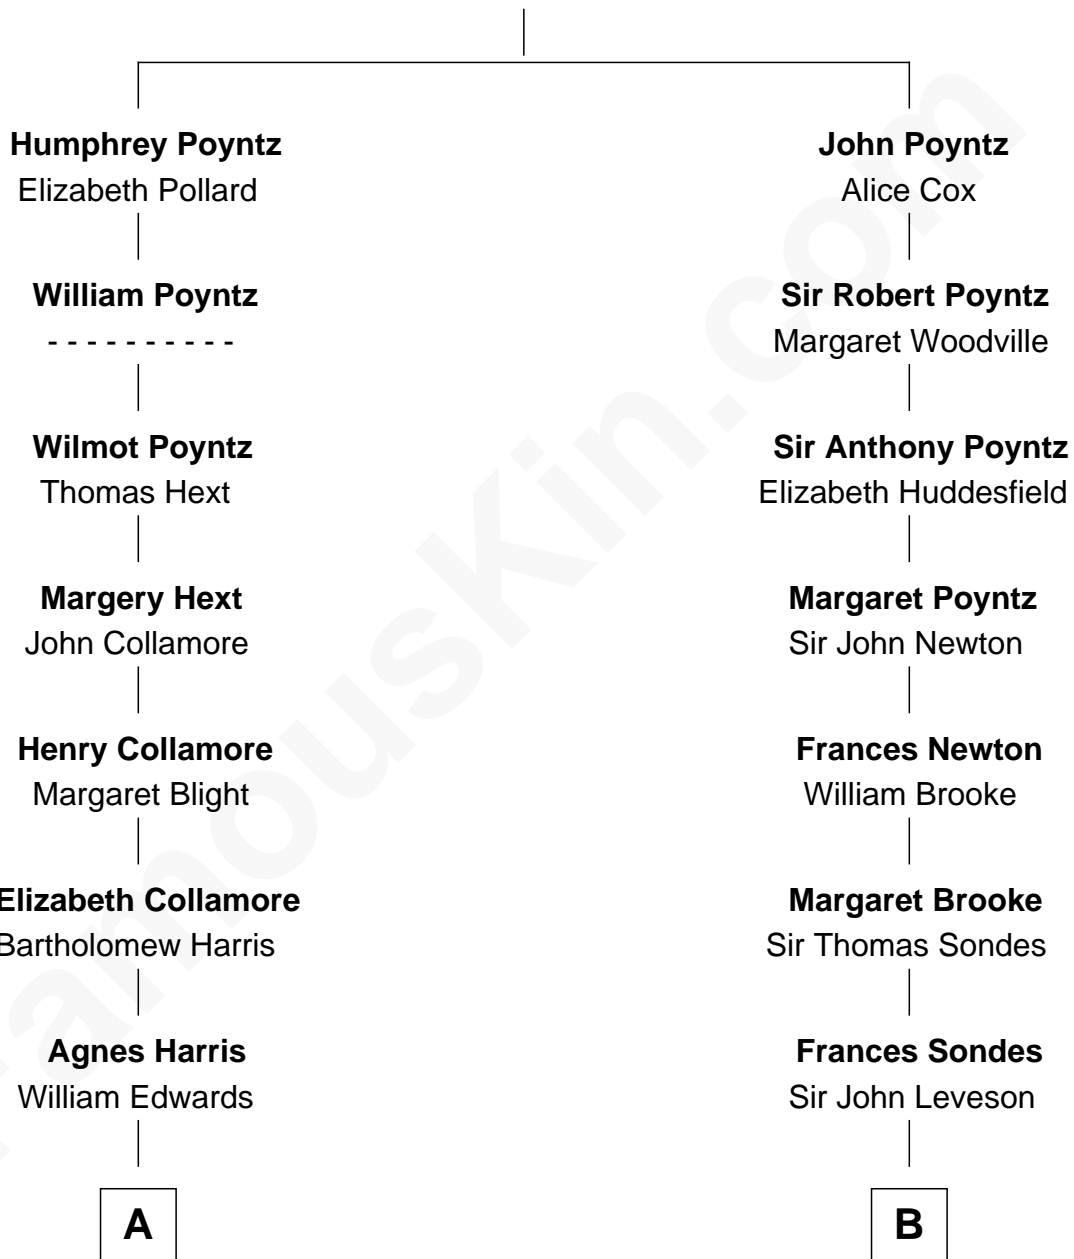

FamousKin.com

Relationship Chart of

Edith (Carow) Roosevelt

First Lady of President Theodore Roosevelt

14th cousin 5 times removed of

Sarah Ferguson
Duchess of York

Sir Nicholas Poyntz
Elizabeth Mill

C

—
Marian Louisa Montagu-Douglas-Scott

Andrew Henry Ferguson

—
Ronald Ivor Ferguson

Susan Mary Wright

—
Sarah Ferguson

Duchess of York

FamousKin.com