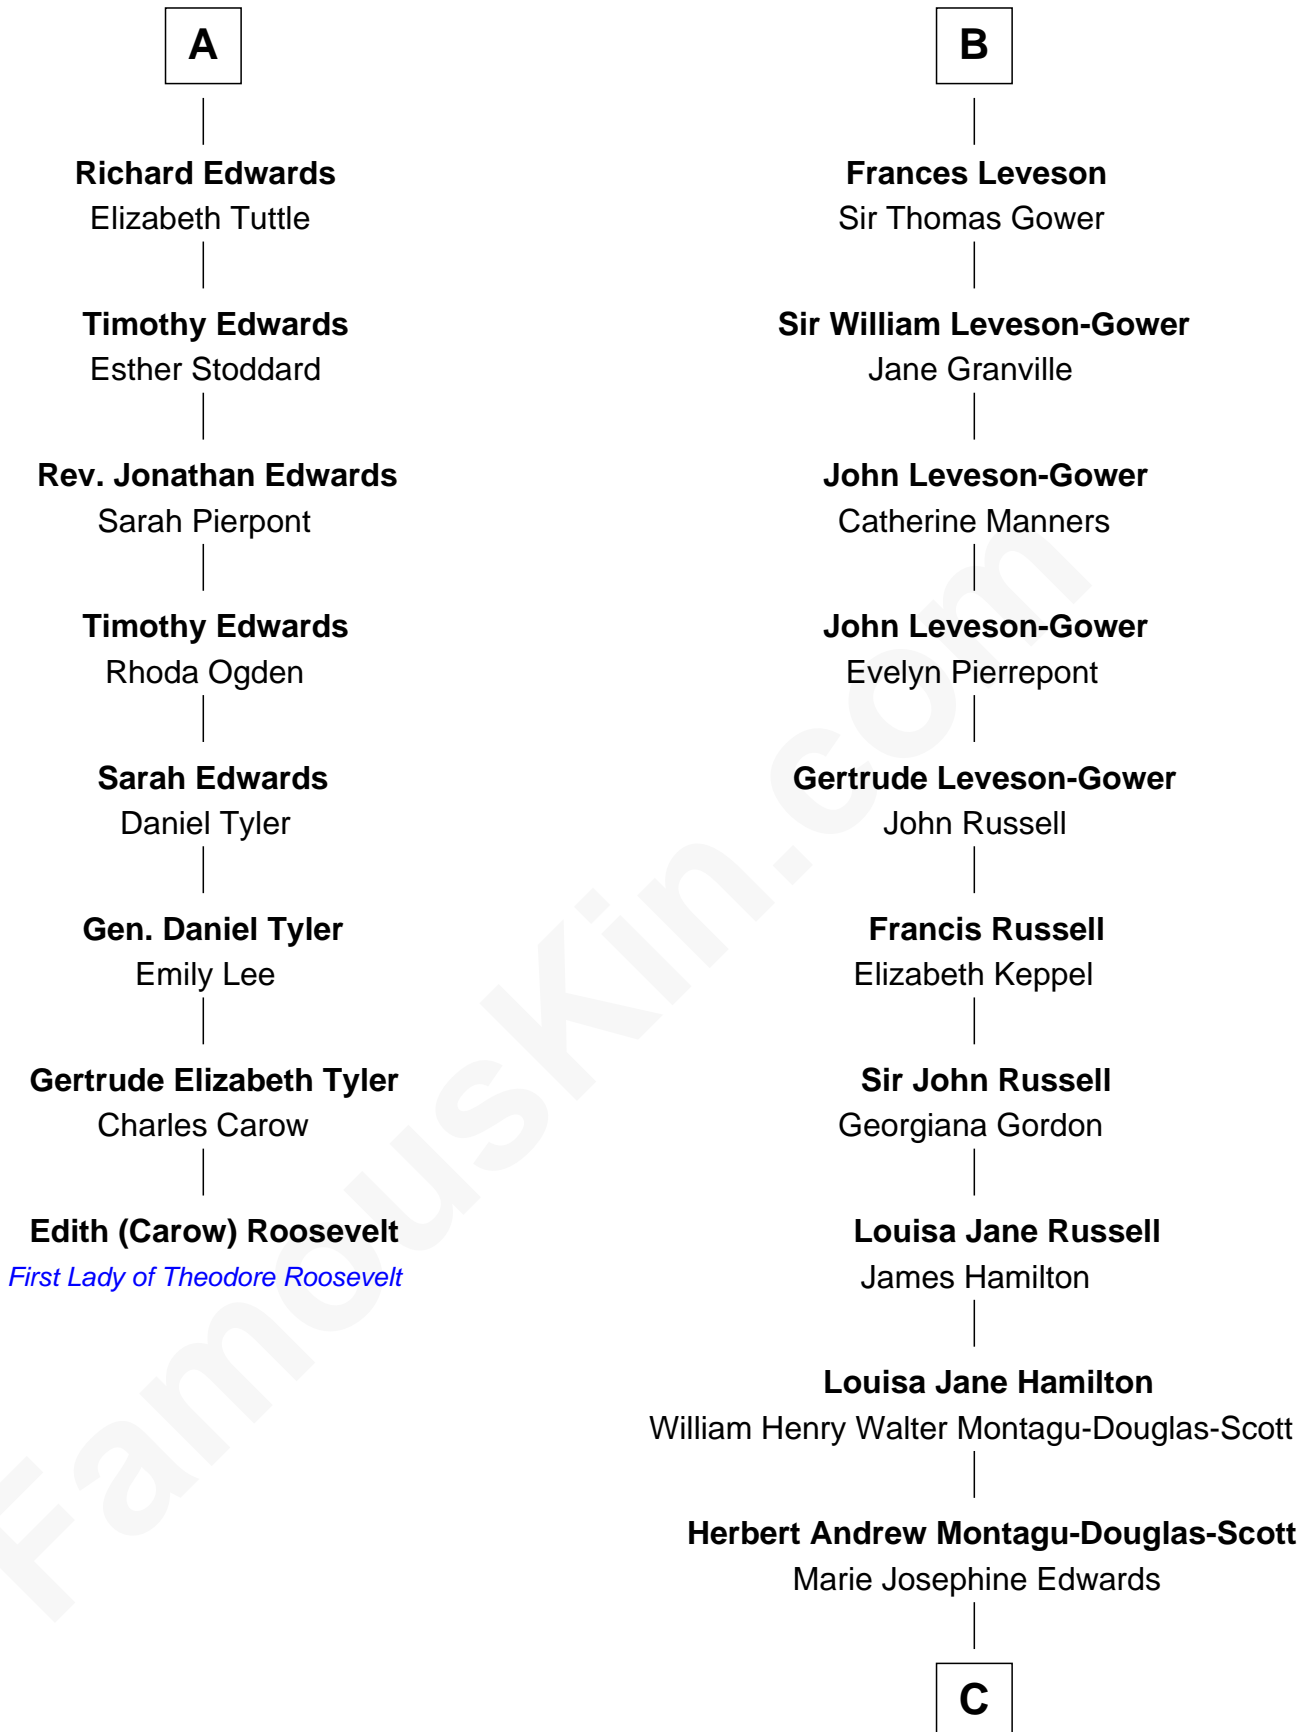

FamousKin.com

Relationship Chart of

Edith (Carow) Roosevelt

First Lady of President Theodore Roosevelt

14th cousin 5 times removed of

Sarah Ferguson
Duchess of York

Sir Nicholas Poyntz
Elizabeth Mill

C

—
Marian Louisa Montagu-Douglas-Scott

Andrew Henry Ferguson

—
Ronald Ivor Ferguson

Susan Mary Wright

—
Sarah Ferguson

Duchess of York

FamousKin.com