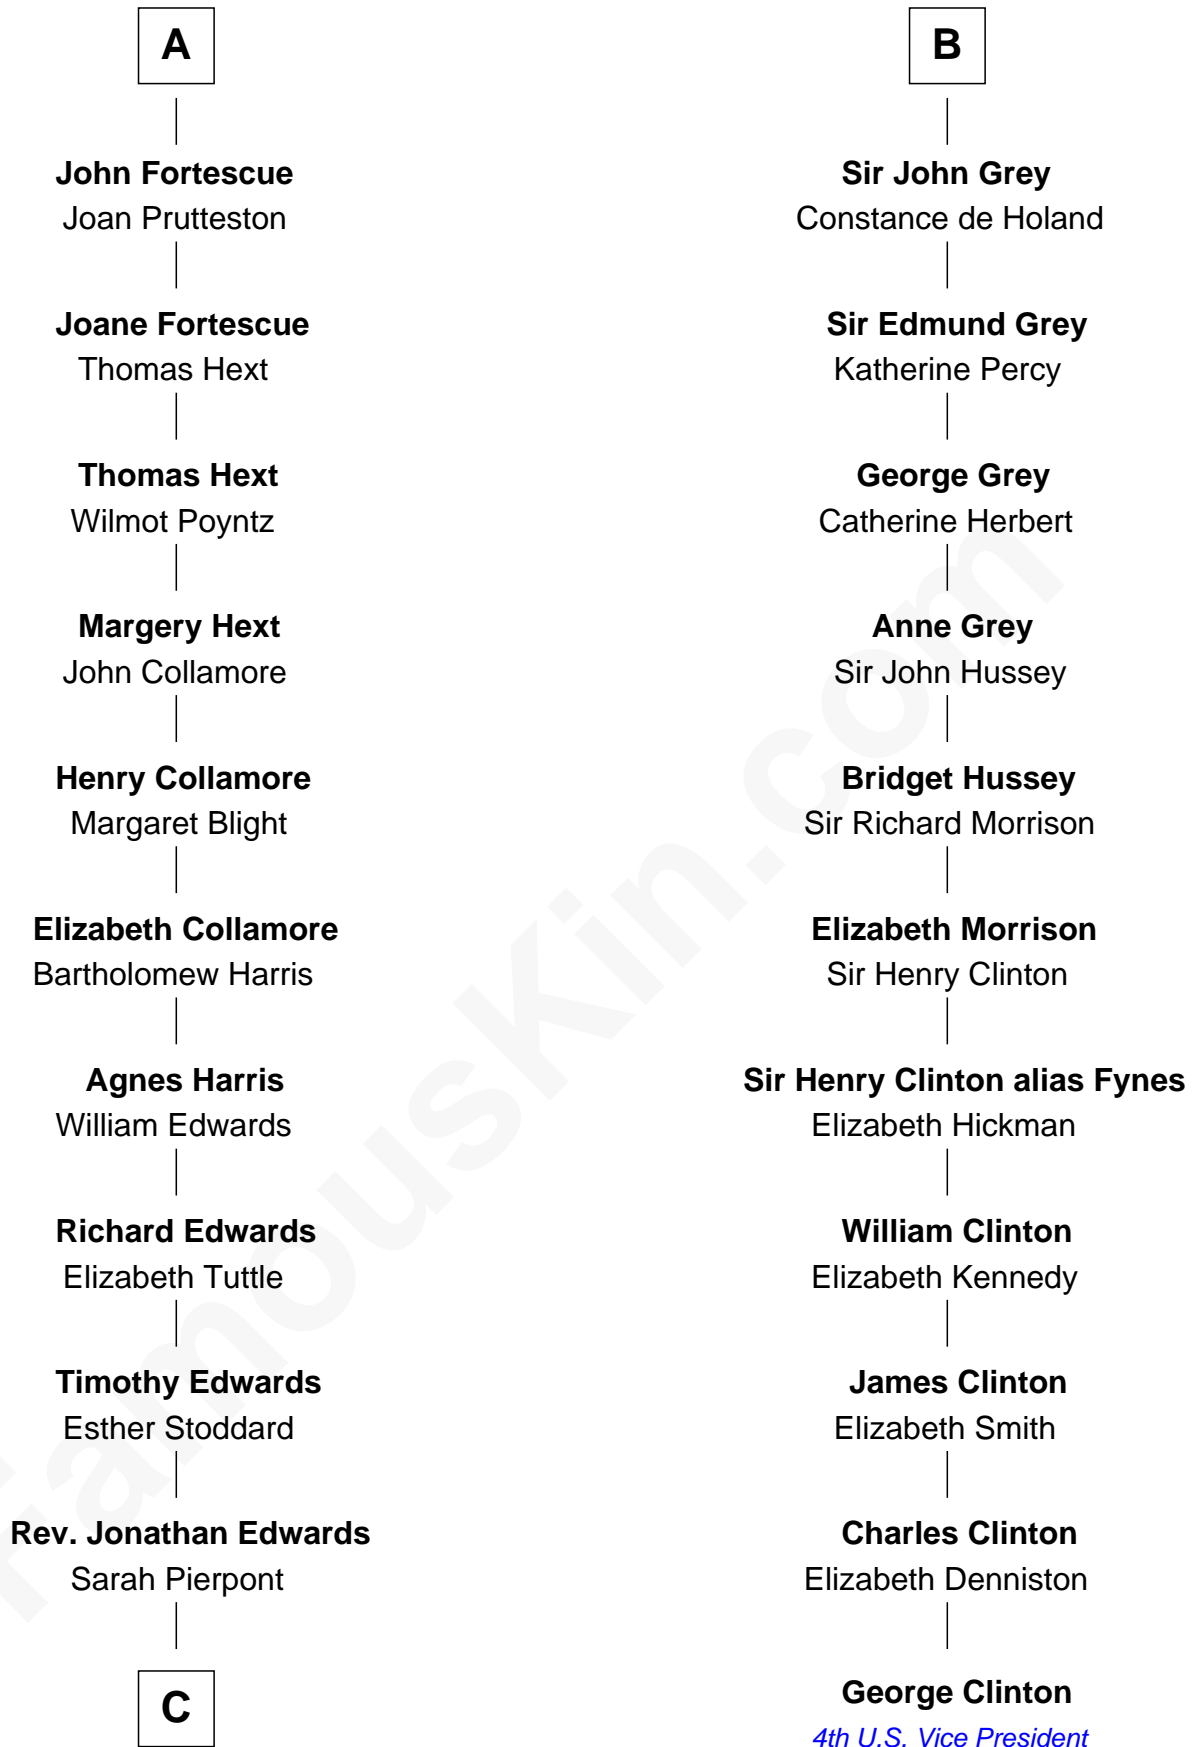

FamousKin.com
Relationship Chart of
Edith (Carow) Roosevelt

First Lady of President Theodore Roosevelt

17th cousin 4 times removed of

George Clinton

4th U.S. Vice President

Sir Geoffrey FitzPiers

with wife
Aveline de Clare

Eleanor de Bohun
 Sir John de Verdun

Sir John Beauchamp
 Joan - - - - -

Maud de Verdun
 Sir John de Grey

Sir John Beauchamp
 Margaret Whalesburgh

Sir Roger de Grey
 Elizabeth de Hastings

Elizabeth Beauchamp
 William Fortescue

Sir Reynold de Grey
 Eleanor le Strange

William Fortescue
 Matilda Falwell

Sir Reynold Grey
 Margaret de Ros

A

B

C

—
Timothy Edwards

Rhoda Ogden