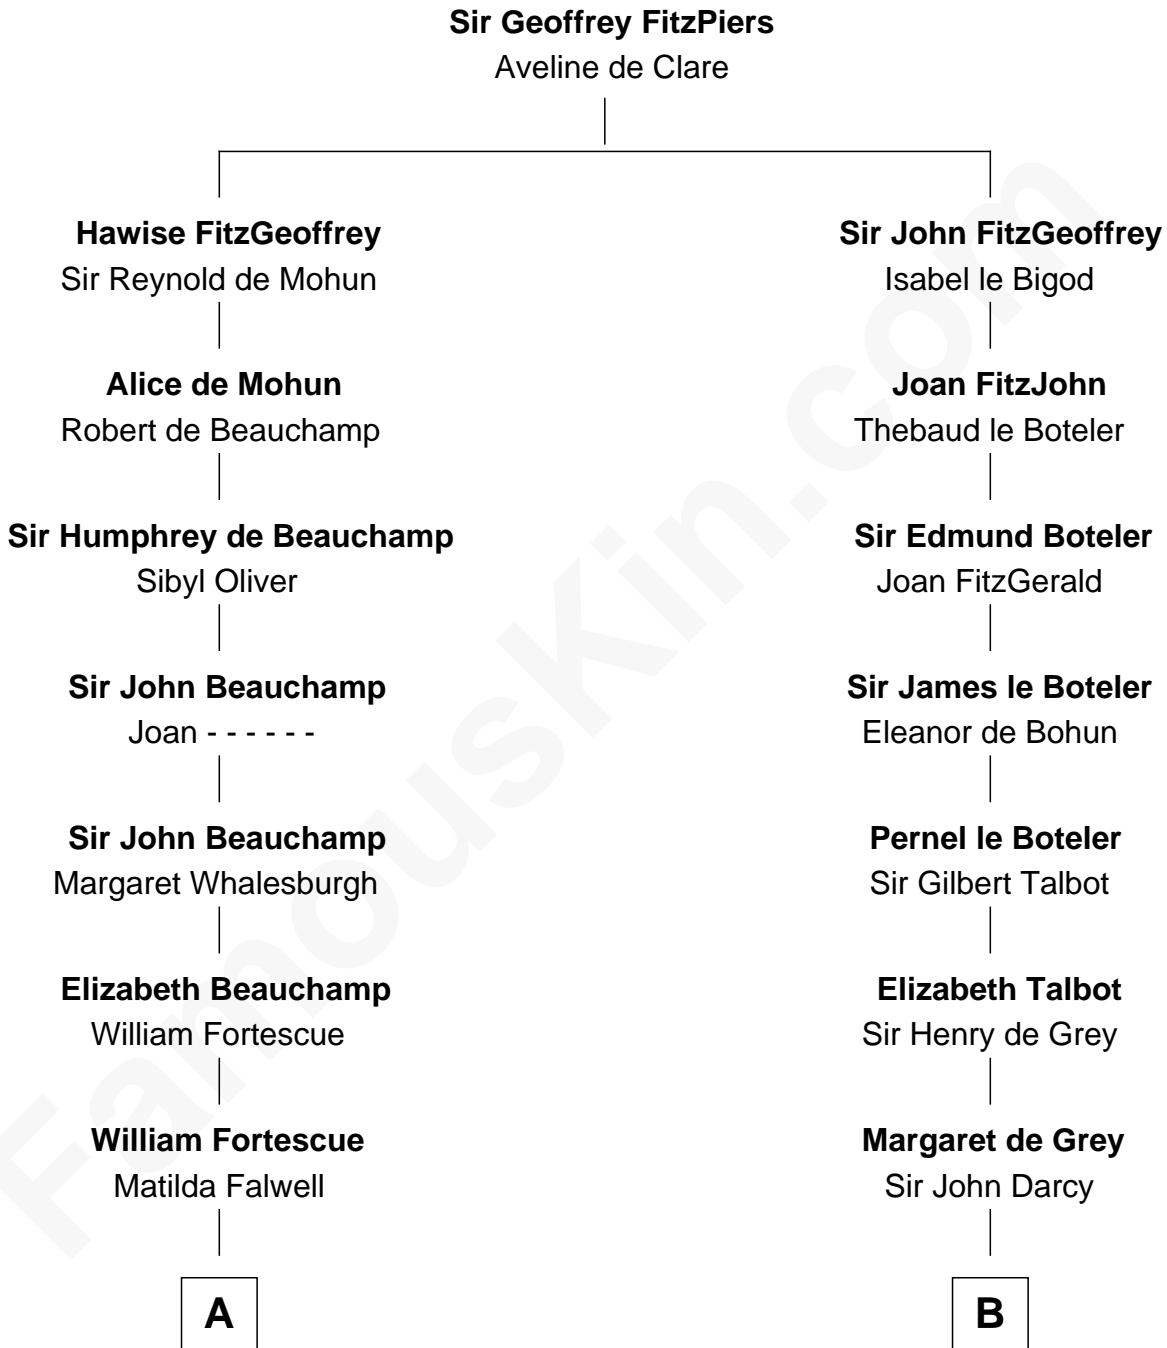

FamousKin.com

Relationship Chart of

Edith (Carow) Roosevelt

First Lady of President Theodore Roosevelt

19th cousin 2 times removed of

Lt. Gen. James Brudenell

Leader of the "Charge of the Light Brigade"

C

Timothy Edwards

Rhoda Ogden

Sarah Edwards

Daniel Tyler

Gen. Daniel Tyler

Emily Lee

Gertrude Elizabeth Tyler

Charles Carow

Edith (Carow) Roosevelt

First Lady of Theodore Roosevelt

D

Robert Brudenell

Anne Bishopp

Robert Brudenell

Penelope Anne Cooke

Lt. Gen. James Brudenell