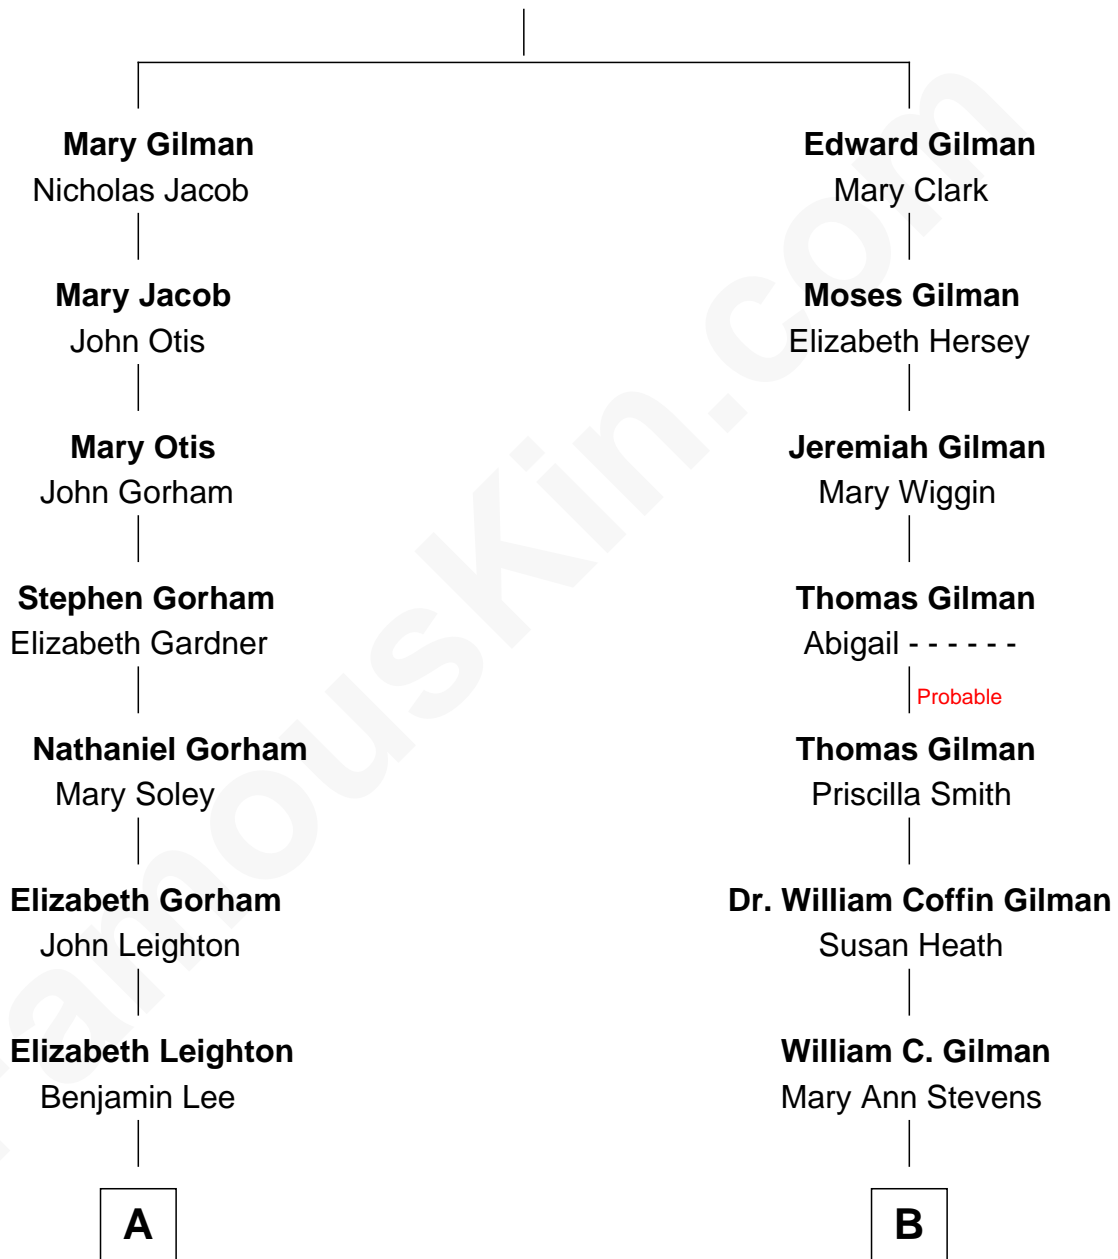

FamousKin.com

Relationship Chart of

Edith (Carow) Roosevelt

First Lady of President Theodore Roosevelt

9th cousin 1 time removed of

George Hamilton
TV and Movie Actor

Edward Gilman

A

Emily Lee

Gen. Daniel Tyler

Gertrude Elizabeth Tyler

Charles Carow

Edith (Carow) Roosevelt

First Lady of Theodore Roosevelt

B

George C. Gilman

Elizabeth Melissa Lane

Lillian C. Gilman

Harry Fuller Hamilton

George William Hamilton

Anne Lucille Stevens

George Hamilton

TV and Movie Actor