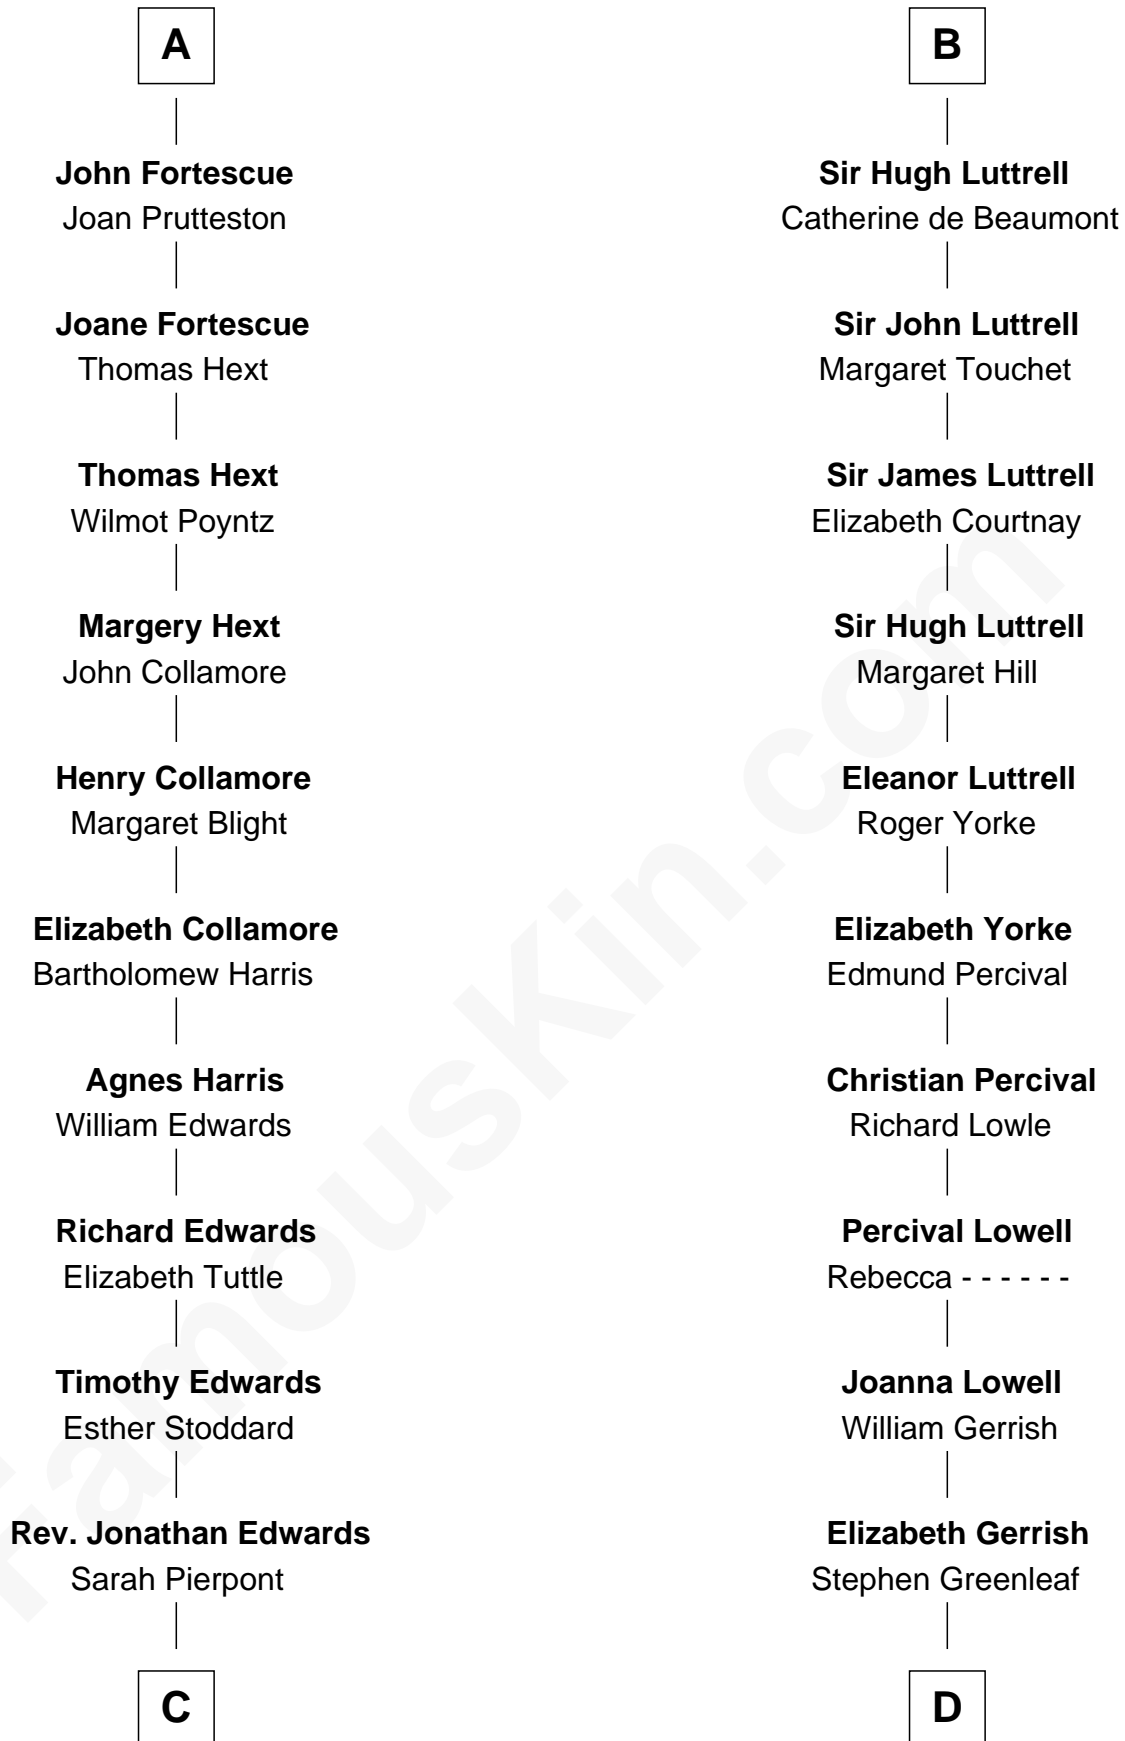

## Relationship Chart of

### Edith (Carow) Roosevelt

*First Lady of President Theodore Roosevelt*

21st cousin of

**Herman Melville**

*Author of Moby Dick*

**C**

**Timothy Edwards**

Rhoda Ogden

**Sarah Edwards**

Daniel Tyler

**Gen. Daniel Tyler**

Emily Lee

**Gertrude Elizabeth Tyler**

Charles Carow

**Edith (Carow) Roosevelt**

*First Lady of Theodore Roosevelt*