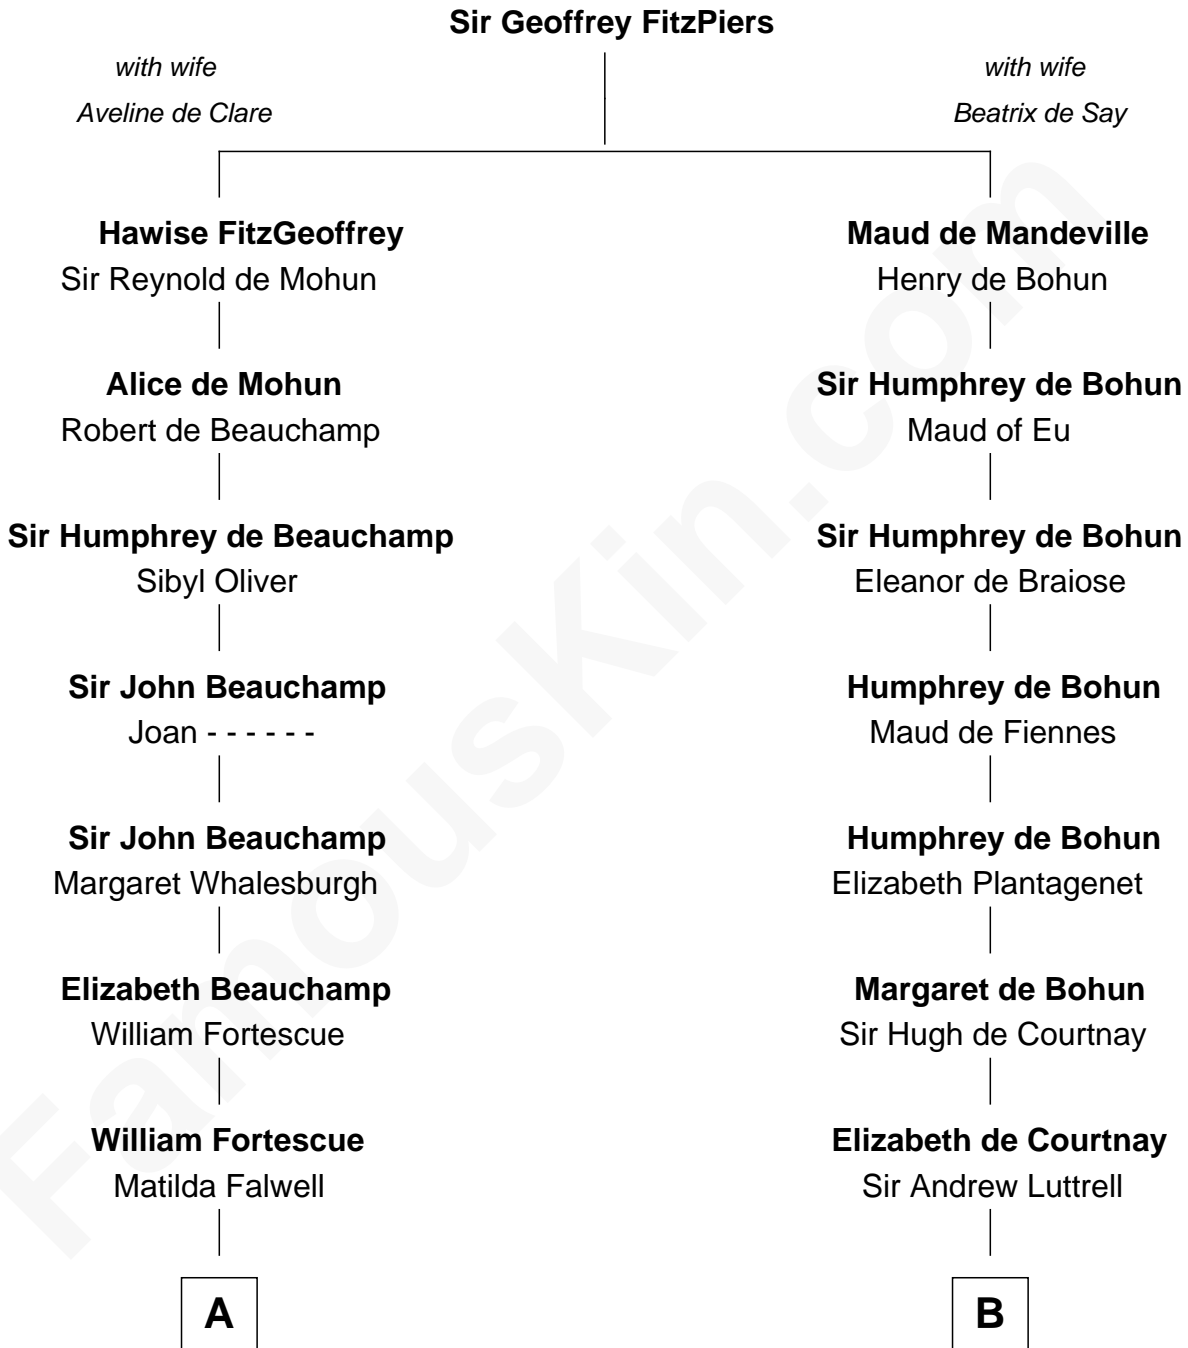

## Relationship Chart of

### Edith (Carow) Roosevelt

*First Lady of President Theodore Roosevelt*

21st cousin of

**Herman Melville**

*Author of Moby Dick*

**C**

**Timothy Edwards**

Rhoda Ogden

**Sarah Edwards**

Daniel Tyler

**Gen. Daniel Tyler**

Emily Lee

**Gertrude Elizabeth Tyler**

Charles Carow

**Edith (Carow) Roosevelt**

*First Lady of Theodore Roosevelt*