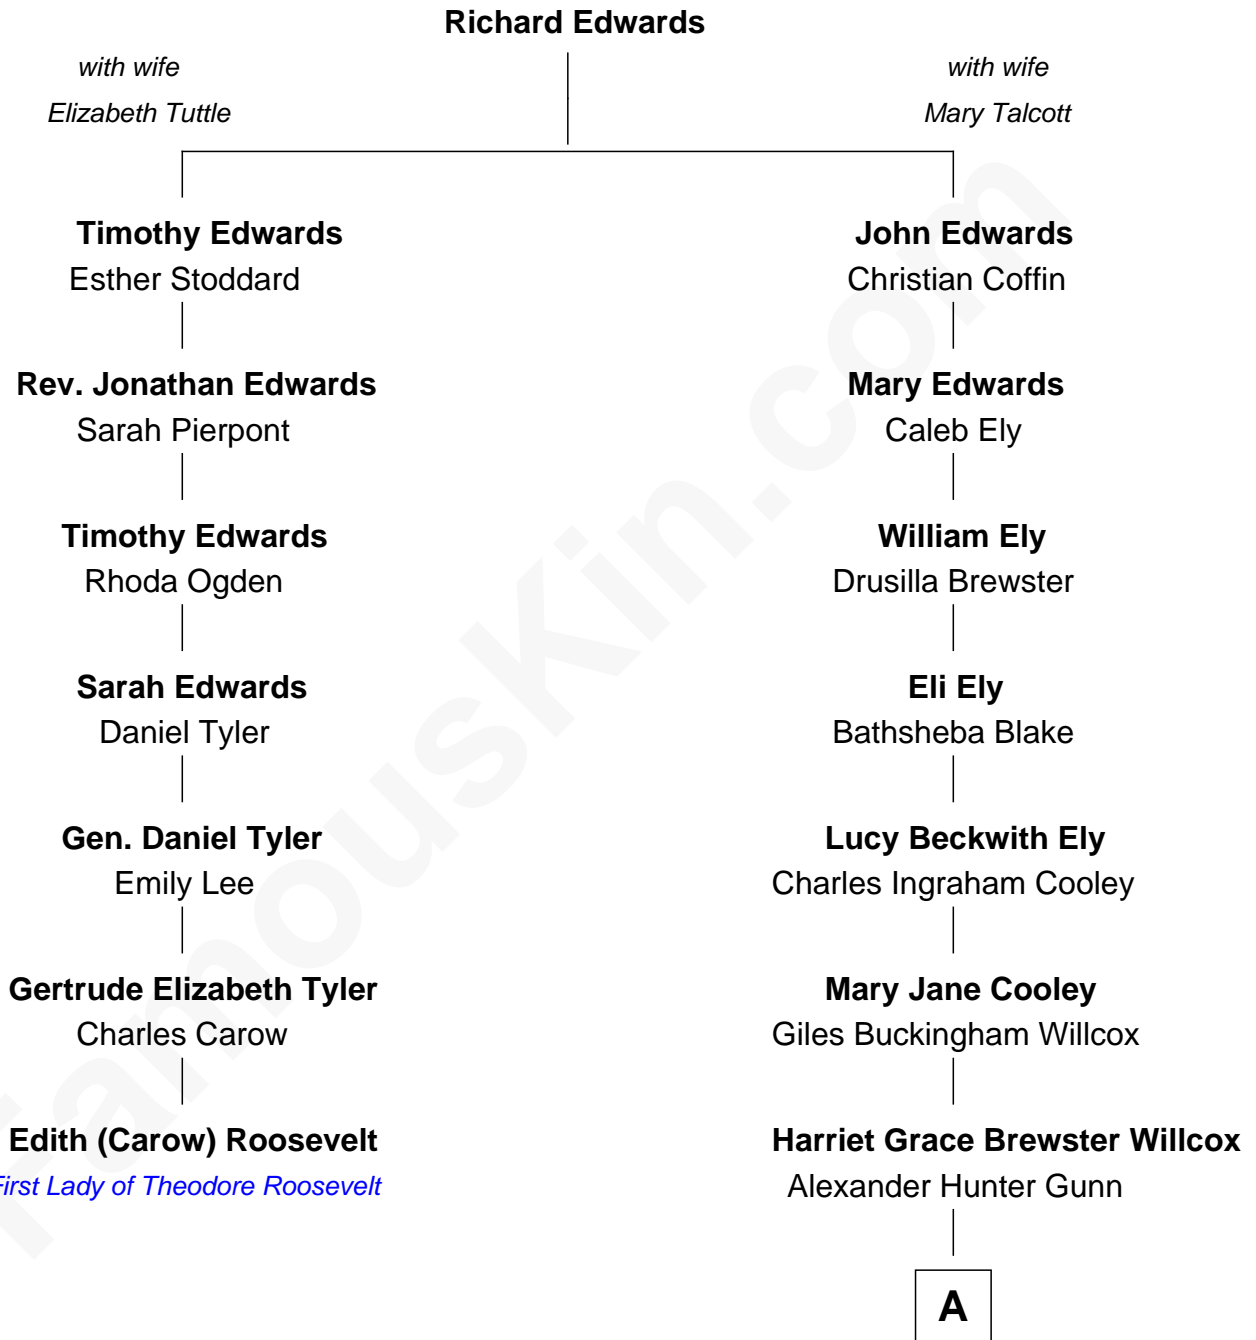

## Relationship Chart of

### Edith (Carow) Roosevelt

*First Lady of President Theodore Roosevelt*

6th cousin 3 times removed of

**Elisabeth Shue**

*TV and Movie Actress*

**A**

—  
**Mary Brewster Gunn**  
Adoniram Judson Wells

—  
**Anne Brewster Wells**  
James William Shue

—  
**Elisabeth Shue**  
*TV and Movie Actress*