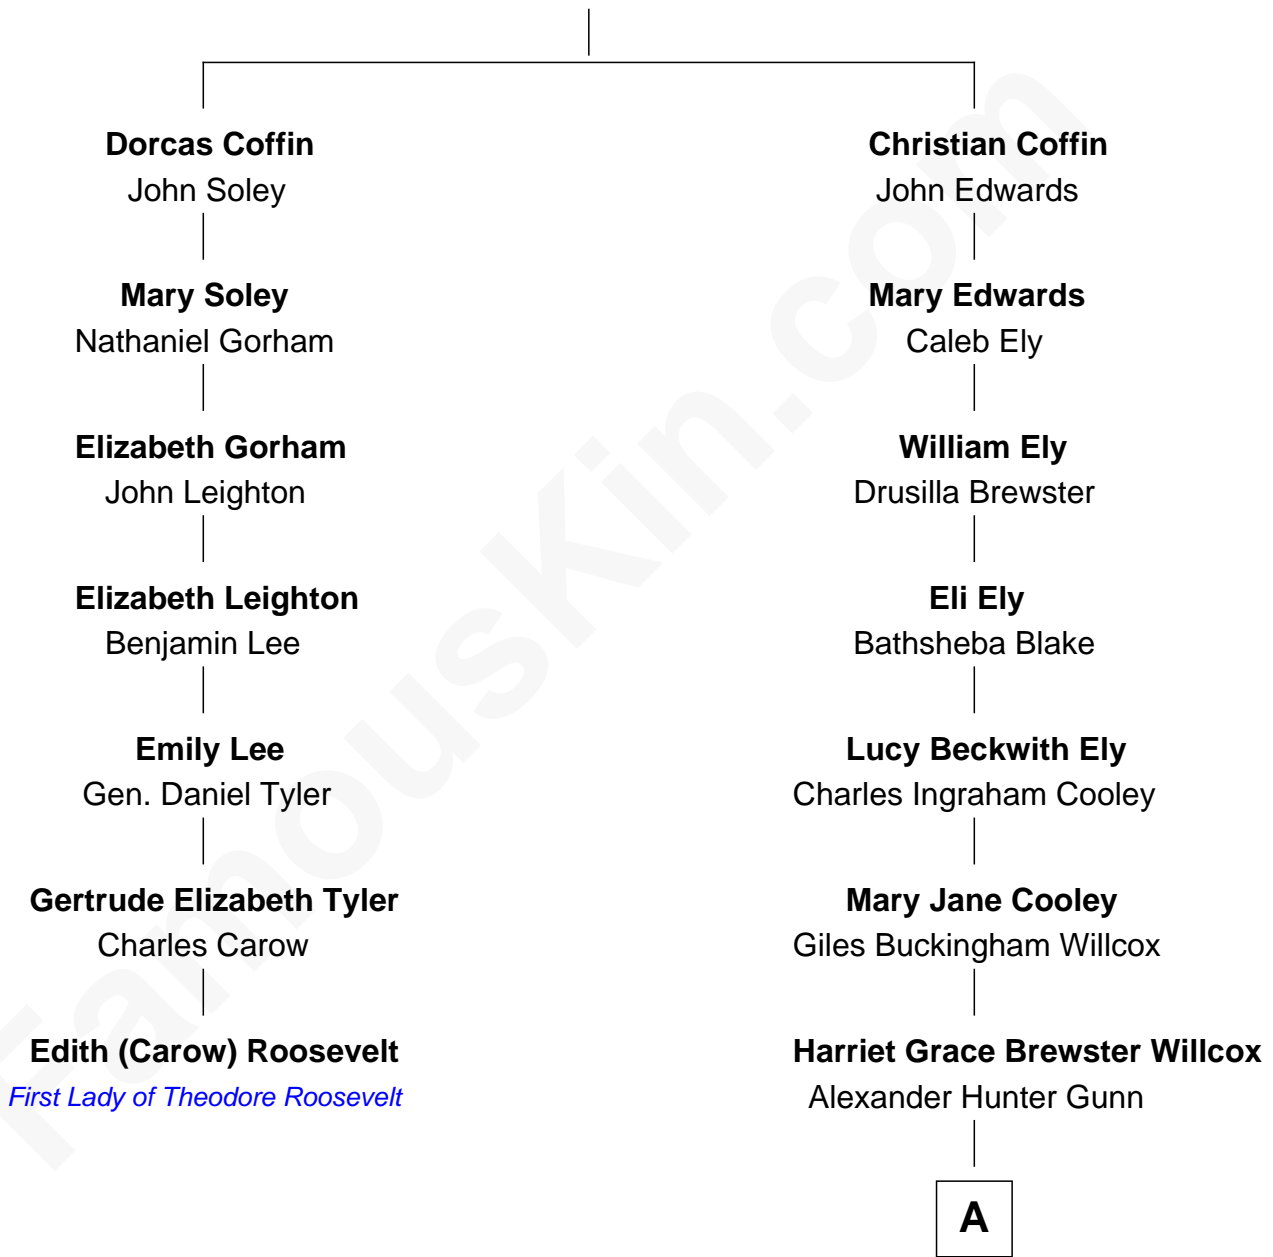

FamousKin.com

Relationship Chart of

Edith (Carow) Roosevelt

First Lady of President Theodore Roosevelt

6th cousin 3 times removed of

Elisabeth Shue

TV and Movie Actress

Nathaniel Coffin

Damaris Gayer

A

—
Mary Brewster Gunn
Adoniram Judson Wells

—
Anne Brewster Wells
James William Shue

—
Elisabeth Shue
TV and Movie Actress

FamousKin.com