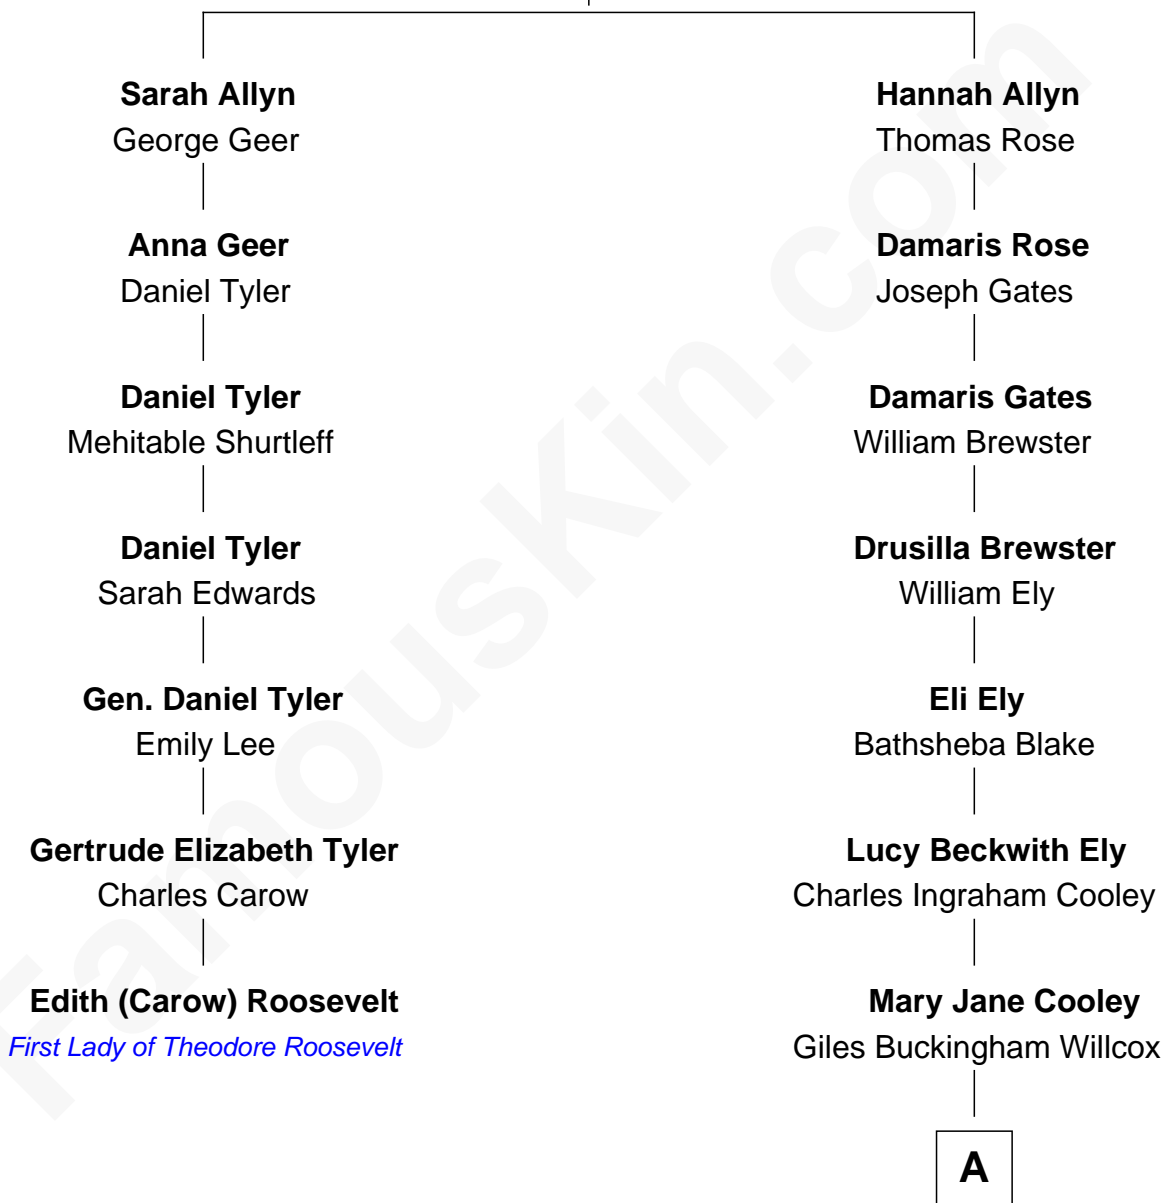

FamousKin.com

Relationship Chart of

Edith (Carow) Roosevelt

First Lady of President Theodore Roosevelt

6th cousin 4 times removed of

Andrew Shue

TV Actor

Robert Allyn

Sarah - - - - -

A

Harriet Grace Brewster Willcox

Alexander Hunter Gunn

Mary Brewster Gunn

Adoniram Judson Wells

Anne Brewster Wells

James William Shue