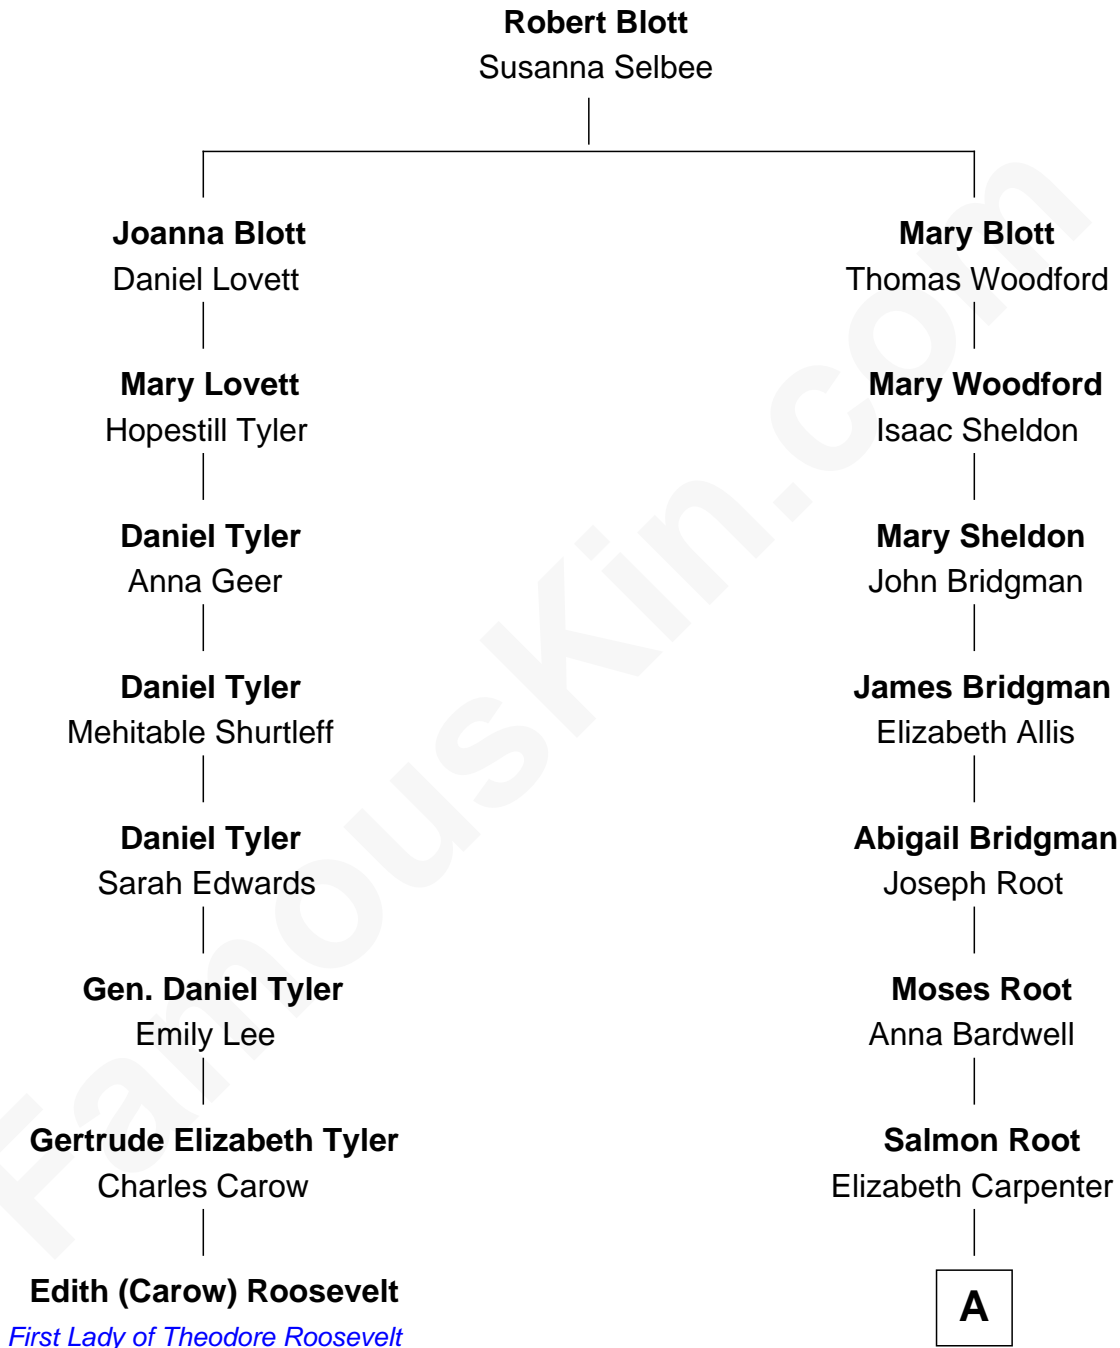

## Relationship Chart of

### Edith (Carow) Roosevelt

*First Lady of President Theodore Roosevelt*

7th cousin 4 times removed of

### John Lithgow

*Stage, TV, and Movie Actor*

**A**

—  
**Amanda Root**  
Warren Mattoon Graves

—  
**Albert Mattoon Graves**  
Mary E. Bronson

—  
**Eva Bronson Graves**  
Rev. Orlo Josiah Price

—  
**Sarah Jane Price**  
Arthur Washington Lithgow