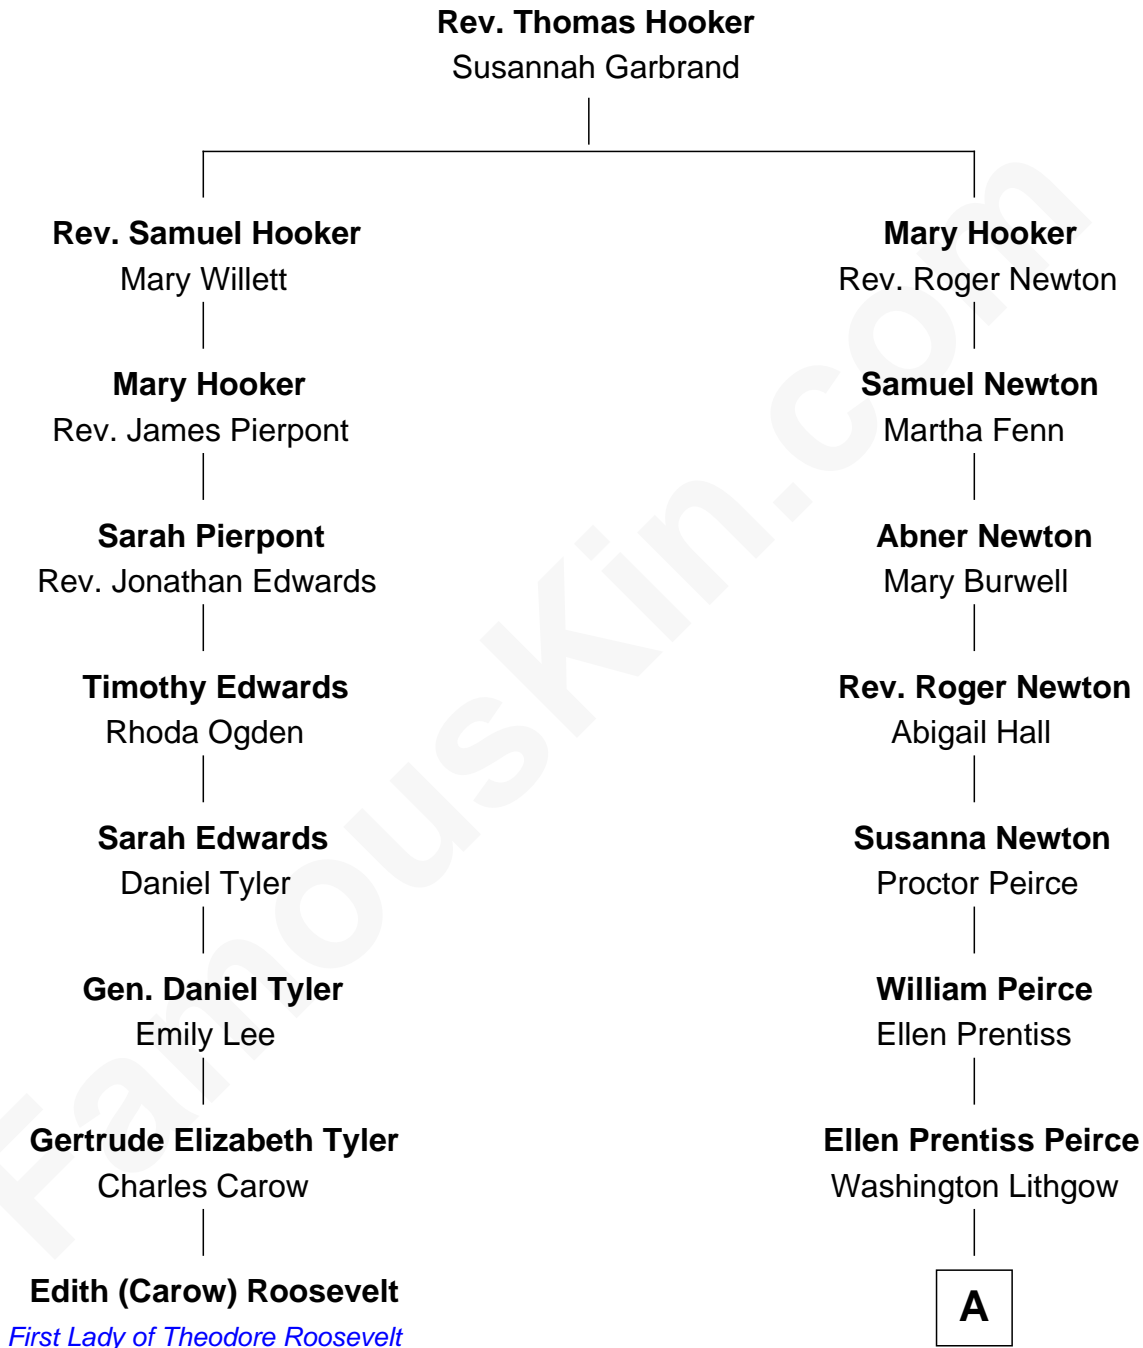

FamousKin.com

Relationship Chart of

Edith (Carow) Roosevelt

First Lady of President Theodore Roosevelt

7th cousin 2 times removed of

John Lithgow

Stage, TV, and Movie Actor

A

Arthur Washington Lithgow

Ina Berenice Robinson

Arthur Washington Lithgow

Sarah Jane Price

John Lithgow

Stage, TV, and Movie Actor

FamousKin.com