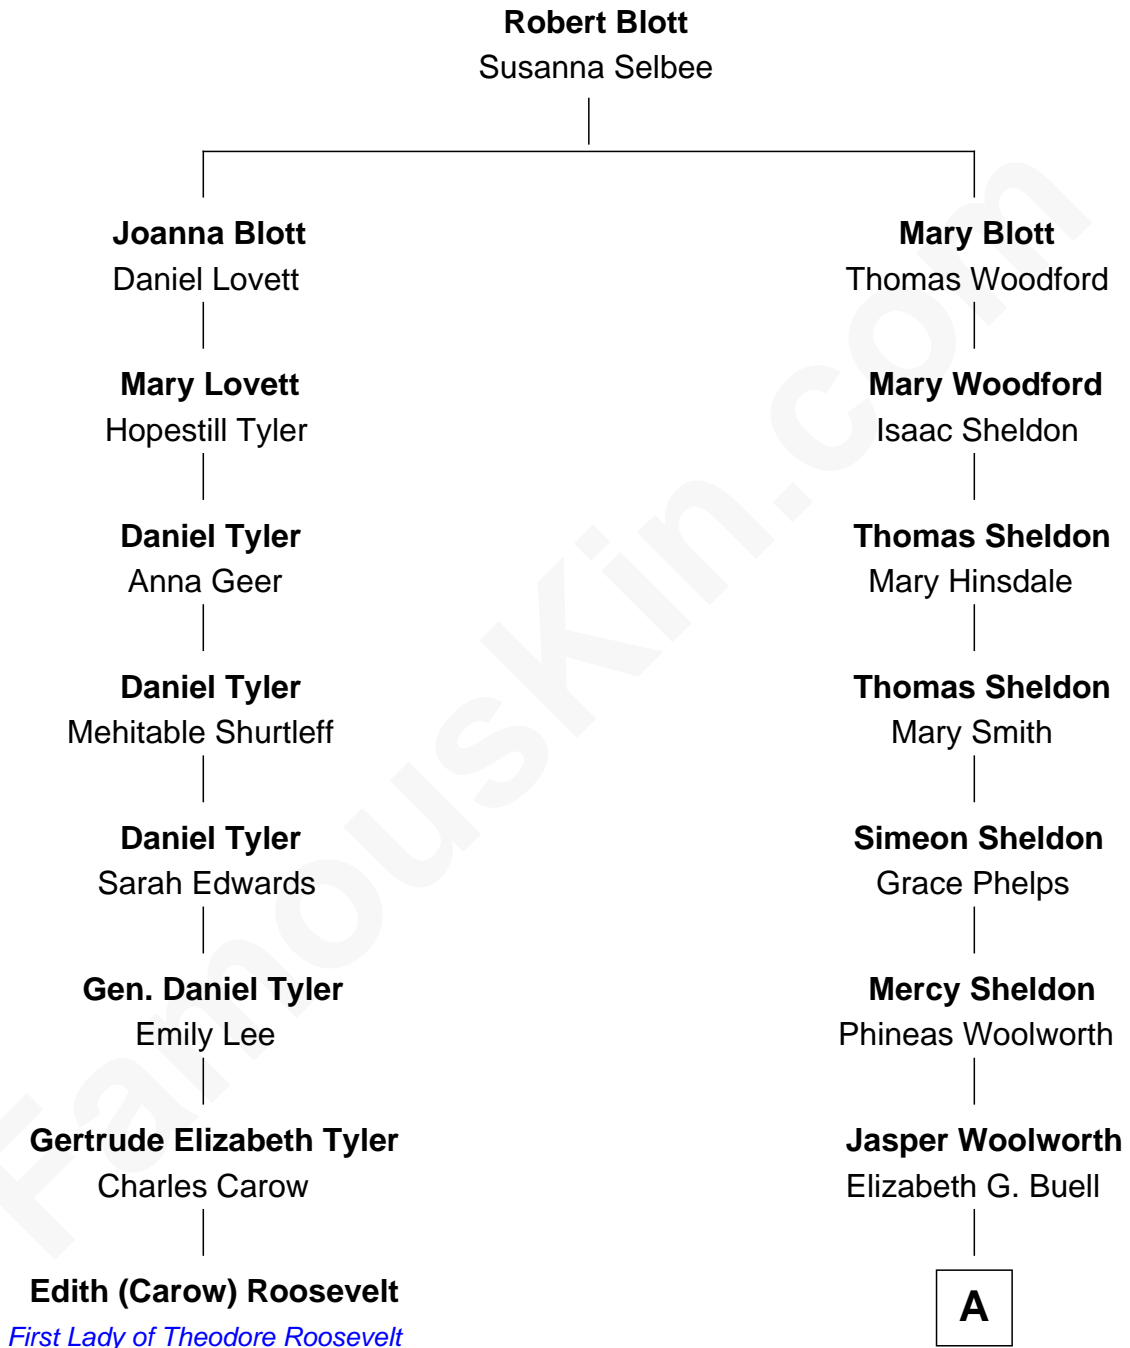

FamousKin.com

Relationship Chart of

Edith (Carow) Roosevelt

First Lady of President Theodore Roosevelt

7th cousin 1 time removed of

Frank W. Woolworth

Founder of F.W. Woolworth Company