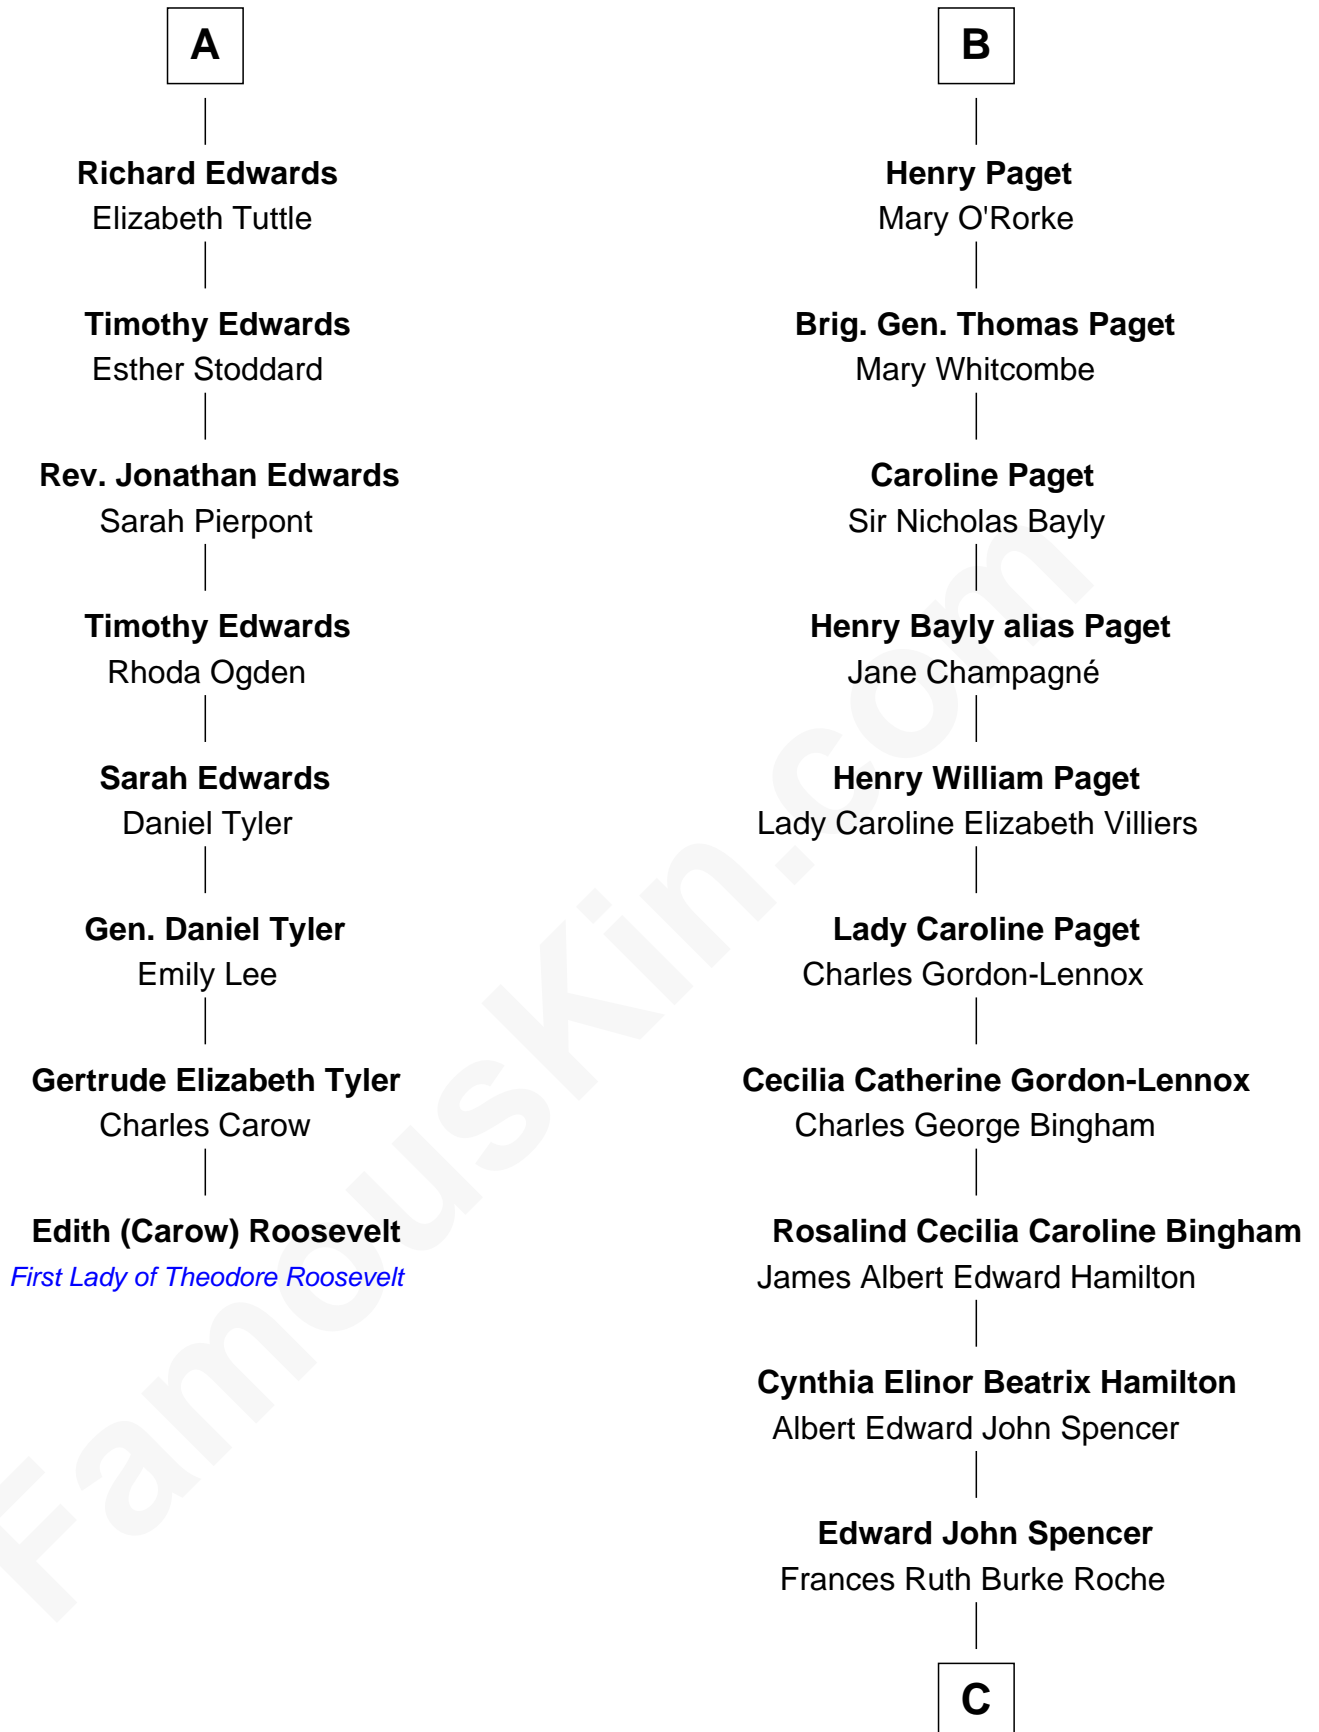

### Edith (Carow) Roosevelt

*First Lady of President Theodore Roosevelt*

14th cousin 4 times removed of

**Prince William**  
*Prince of Wales*

**Sir Nicholas Poyntz**  
Elizabeth Mill

**Humphrey Poyntz**  
Elizabeth Pollard

**William Poyntz**  
-----

**Wilmot Poyntz**  
Thomas Hext

**Margery Hext**  
John Collamore

**Henry Collamore**  
Margaret Blight

**Elizabeth Collamore**  
Bartholomew Harris

**Agnes Harris**  
William Edwards

**A**

**John Poyntz**  
Alice Cox

**Sir Robert Poyntz**  
Margaret Woodville

**Sir Anthony Poyntz**  
Elizabeth Huddesfield

**Margaret Poyntz**  
Sir John Newton

**Nazareth Newton**  
Thomas Paget

**William Paget**  
Lettice Knollys

**William Paget**  
Frances Rich

**B**

C

**Princess Diana Frances Spencer**  
Charles III, King of the United Kingdom

**Prince William**  
*Prince of Wales*

FamousKin.com